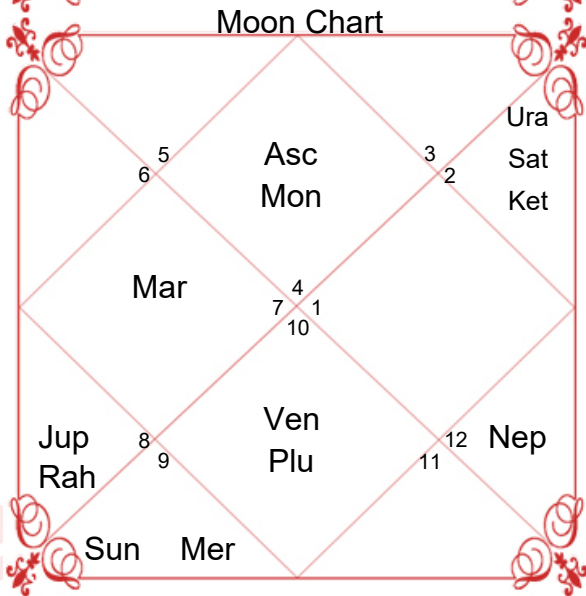

Varsh Phal Year 2031-2032

Planet	Sign	Degree	Position	Lord	Nakshatra	Pad	Lord	S. Lord
Asc	Leo	01°56'44"		Sun	Magha	1	Ket	Ven
Sun	Sagittarius	25°51'56"	Friend	Jup	P.Asadha	4	Ven	Mer
Mon	Cancer	16°21'54"	OwnHS	Mon	Pushya	4	Sat	Jup
Mar	Libra	03°05'32"	Neutrl	Ven	Chitra	3	Mar	Ven
Mer	Sagittarius	03°44'27"	Neutrl	Jup	Mula	2	Ket	Mon
Jup	Scorpio	23°06'15"	Friend	Mar	Jyestha	2	Mer	Mon
Ven	Capricorn	15°48'06"	Friend	Sat	Sravana	2	Mon	Sat
Sat-R	Taurus	08°10'09"	Friend	Ven	Krittika	4	Sun	Ven
Rah-R	Scorpio	12°12'48"	Enemy	Mar	Anuradha	3	Sat	Mar
Ket-R	Taurus	12°12'48"	Friend	Ven	Rohini	1	Mon	Rah