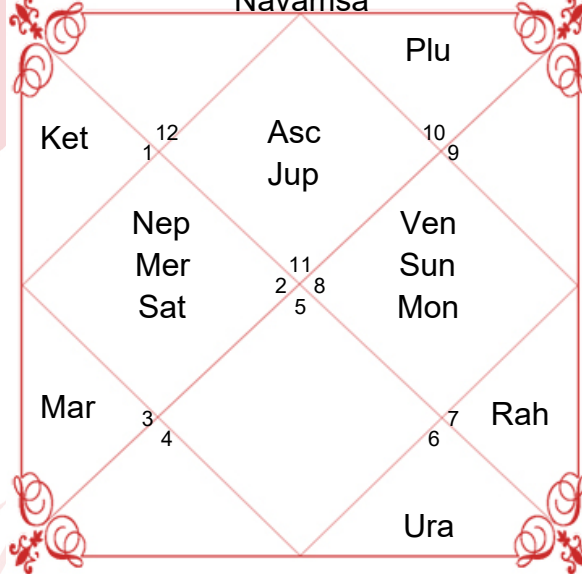

Lagna Chart

Bhav (Chalit)

Moon Chart

Navamsa