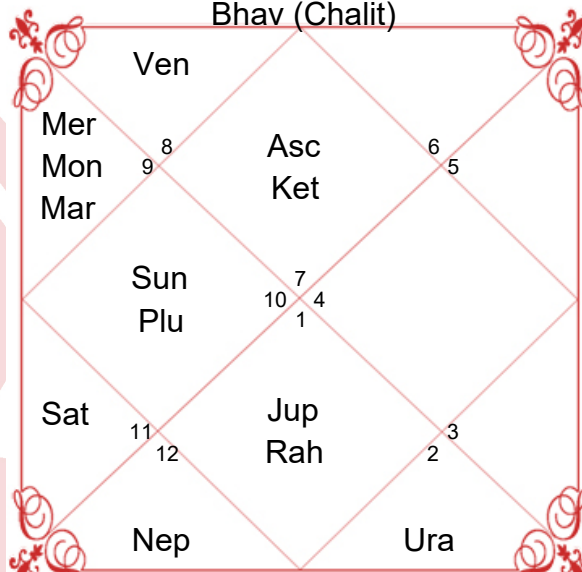

Bhav (Chalit)