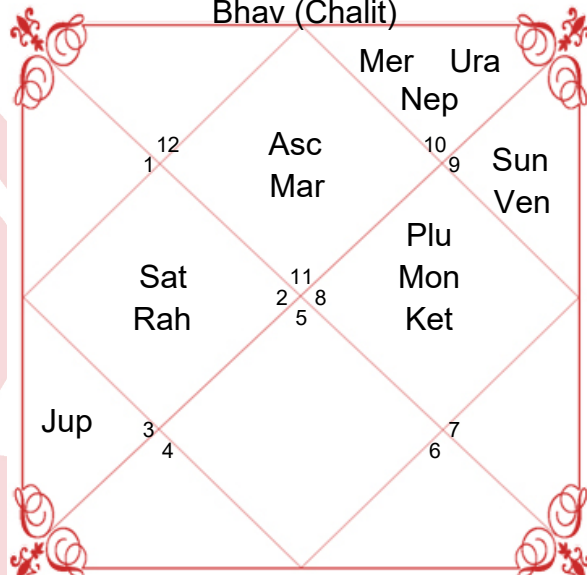

Bhav (Chalit)