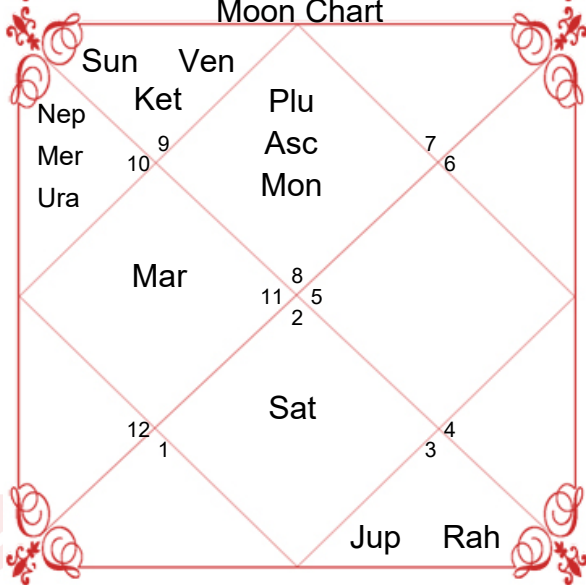

Planet's Position at Birth Time

Planet	Sign	Degree	Position	Lord	Nakshatra	Pad	Lord	S. Lord
Asc	Aquarius	13°55'08"		Sat	Satabhisaj	3	Rah	Mer
Sun	Sagittarius	25°51'58"	Friend	Jup	P.Asadha	4	Ven	Mer
Mon	Scorpio	16°17'44"	Deb	Mar	Anuradha	4	Sat	Jup
Mar	Aquarius	29°43'11"	Neutrl	Sat	P.Bhadrapada	3	Jup	Mon
Mer	Capricorn	14°42'09"	Neutrl	Sat	Sravana	2	Mon	Jup
Jup-R	Gemini	15°33'13"	Enemy	Mer	Ardra	3	Rah	Ven
Ven-C	Sagittarius	24°50'26"	ComNeutrl	Jup	P.Asadha	4	Ven	Mer
Sat-R	Taurus	14°54'48"	Friend	Ven	Rohini	2	Mon	Jup
Rah-R	Gemini	03°14'26"	Neutrl	Mer	Mrigasira	3	Mar	Ven
Ket-R	Sagittarius	03°14'26"	Neutrl	Jup	Mula	1	Ket	Sun

Moon Chart