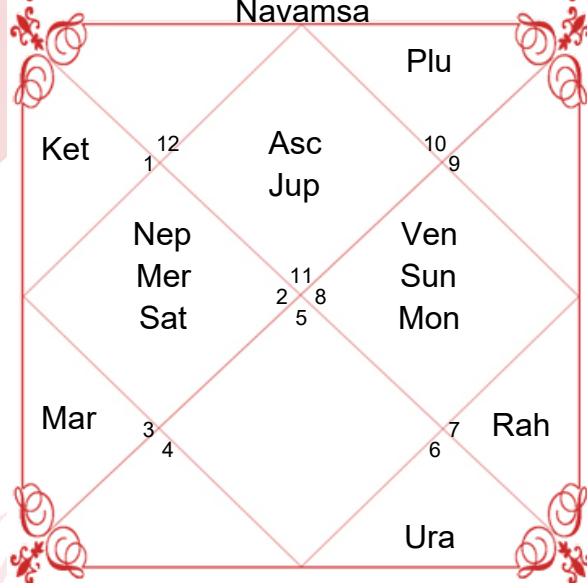

Lagna Chart

Bhav (Chalit)

Moon Chart

Navamsa