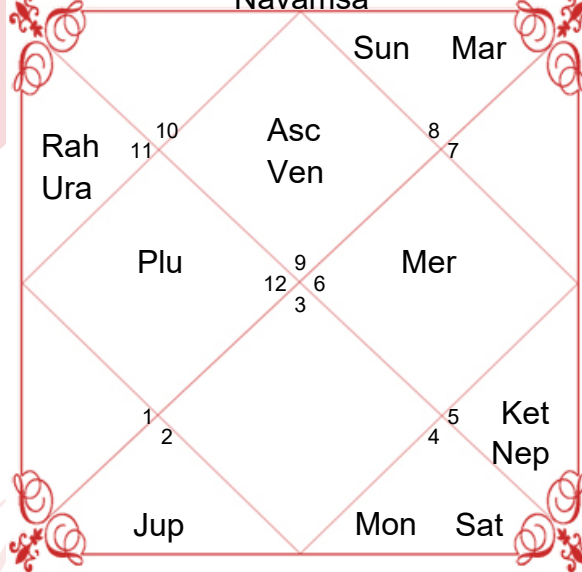

Varsh Lagna

Bhav (Chalit)

Moon Chart

Navamsa

Sample  
Harsha Bala

	Sun	Mon	Mar	Mer	Jup	Ven	Sat
First Bala	5	0	0	0	0	0	5
Second Bala	0	0	0	0	0	0	0
Third Bala	0	0	0	5	0	5	0
Fourth Bala	5	0	5	0	5	0	0
Total	10	0	5	5	5	5	5