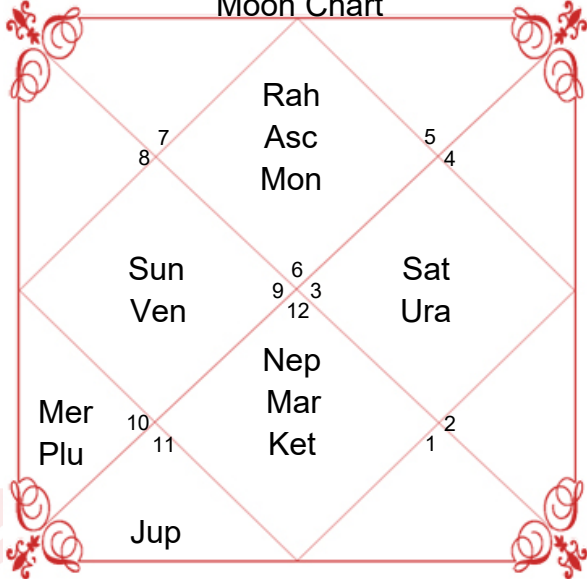

Varsh Phal Year 2034-2035

Planet	Sign	Degree	Position	Lord	Nakshatra	Pad	Lord	S. Lord
Asc	Taurus	18°23'23"		Ven	Rohini	3	Mon	Mer
Sun	Sagittarius	25°51'36"	Friend	Jup	P.Asadha	4	Ven	Mer
Mon	Virgo	02°21'06"	Friend	Mer	U.Phalguni	2	Sun	Jup
Mar	Pisces	04°03'50"	Friend	Jup	U.Bhadrapada	1	Sat	Sat
Mer-C	Capricorn	06°37'10"	ComNeutr	Sat	U.Asadha	3	Sun	Mer
Jup	Aquarius	12°14'05"	Neutr	Sat	Satabhisaj	2	Rah	Sat
Ven-C	Sagittarius	27°22'00"	ComNeutr	Jup	U.Asadha	1	Sun	Mon
Sat-R	Gemini	23°19'33"	Friend	Mer	Punarvasu	1	Jup	Sat
Rah-R	Virgo	11°48'56"	Neutr	Mer	Hasta	1	Mon	Mar
Ket-R	Pisces	11°48'56"	Neutr	Jup	U.Bhadrapada	3	Sat	Mon

Moon Chart