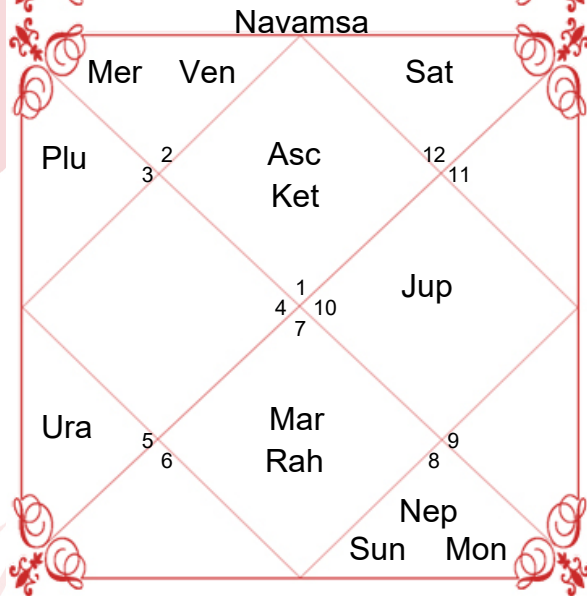

Varsh Phal Year 2031-2032

Planet	Sign	Degree	Position	Lord	Nakshatra	Pad	Lord	S. Lord
Asc	Leo	01°56'44"		Sun	Magha	1	Ket	Ven
Sun	Sagittarius	25°51'56"	Friend	Jup	P.Asadha	4	Ven	Mer
Mon	Cancer	16°21'54"	OwnHS	Mon	Pushya	4	Sat	Jup
Mar	Libra	03°05'32"	Neutrl	Ven	Chitra	3	Mar	Ven
Mer	Sagittarius	03°44'27"	Neutrl	Jup	Mula	2	Ket	Mon
Jup	Scorpio	23°06'15"	Friend	Mar	Jyestha	2	Mer	Mon
Ven	Capricorn	15°48'06"	Friend	Sat	Sravana	2	Mon	Sat
Sat-R	Taurus	08°10'09"	Friend	Ven	Krittika	4	Sun	Ven
Rah-R	Scorpio	12°12'48"	Enemy	Mar	Anuradha	3	Sat	Mar
Ket-R	Taurus	12°12'48"	Friend	Ven	Rohini	1	Mon	Rah