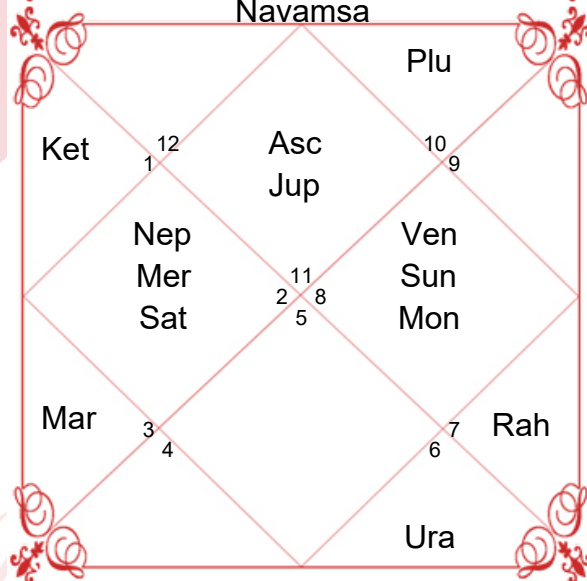

Lagna Chart

Bhav (Chalit)

Moon Chart

Navamsa