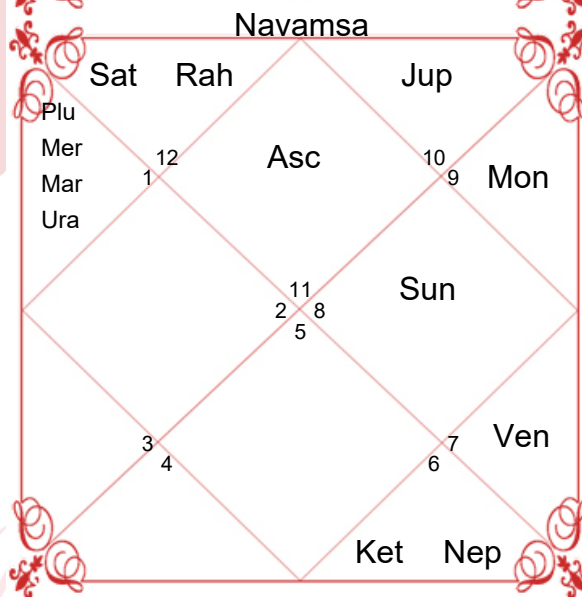

Varsh Lagna

Bhav (Chalit)

Moon Chart

Navamsa

Sample  
Harsha Bala

	Sun	Mon	Mar	Mer	Jup	Ven	Sat
First Bala	0	0	0	0	0	5	0
Second Bala	0	0	5	0	0	0	0
Third Bala	0	5	5	0	5	0	0
Fourth Bala	0	5	0	5	0	5	5
Total	0	10	10	5	5	10	5