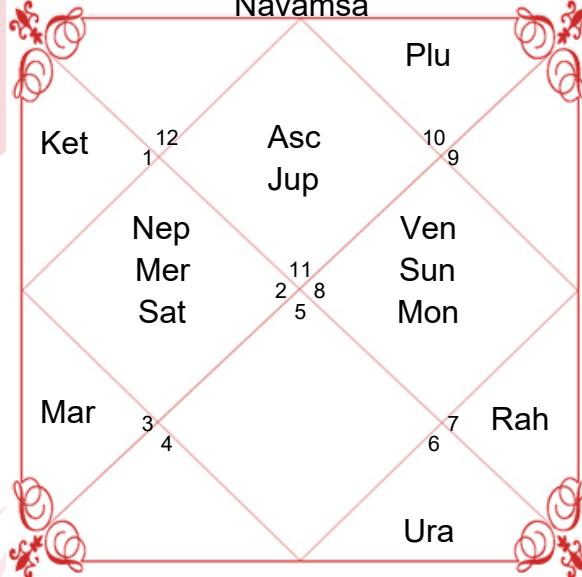

Lagna Chart

Bhav (Chalit)

Moon Chart

Navamsa