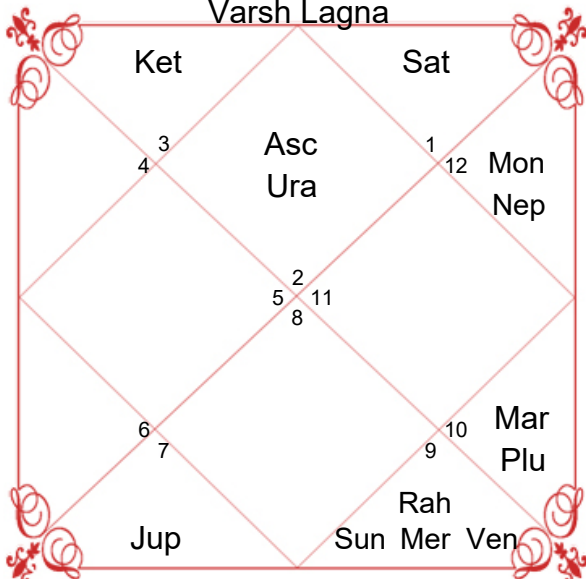

Varsh Phal Year 2030-2031

Planet	Sign	Degree	Position	Lord	Nakshatra	Pad	Lord	S. Lord
Asc	Taurus	08°46'42"		Ven	Krittika	4	Sun	Ven
Sun	Sagittarius	25°52'12"	Friend	Jup	P.Asadha	4	Ven	Mer
Mon	Pisces	12°22'44"	Neutrl	Jup	U.Bhadrapada	3	Sat	Mar
Mar	Capricorn	27°47'26"	Exl	Sat	Dhanistha	2	Mar	Jup
Mer-R	Sagittarius	07°12'43"	Neutrl	Jup	Mula	3	Ket	Rah
Jup	Libra	27°52'18"	Enemy	Ven	Vishakha	3	Jup	Ven
Ven-R-C	Sagittarius	19°41'36"	ComNeutrl	Jup	P.Asadha	2	Ven	Rah
Sat-R	Aries	23°52'53"	Deb	Mar	Bharani	4	Ven	Sat
Rah-R	Sagittarius	00°57'19"	Neutrl	Jup	Mula	1	Ket	Ven
Ket-R	Gemini	00°57'19"	Neutrl	Mer	Mrigasira	3	Mar	Mer

Varsh Lagna