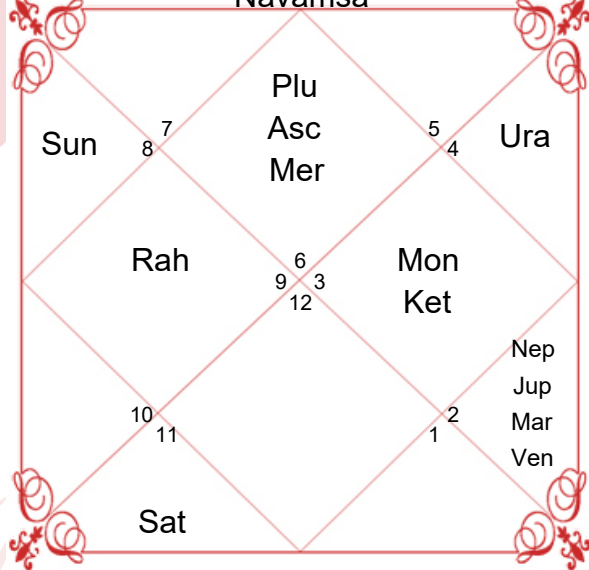

Varsh Lagna

Bhav (Chalit)

Moon Chart

Navamsa

Sample  
Harsha Bala

	Sun	Mon	Mar	Mer	Jup	Ven	Sat
First Bala	0	0	0	0	0	0	0
Second Bala	0	0	0	0	0	0	0
Third Bala	5	0	5	0	0	0	5
Fourth Bala	0	5	0	5	0	5	5
Total	5	5	5	5	0	5	10