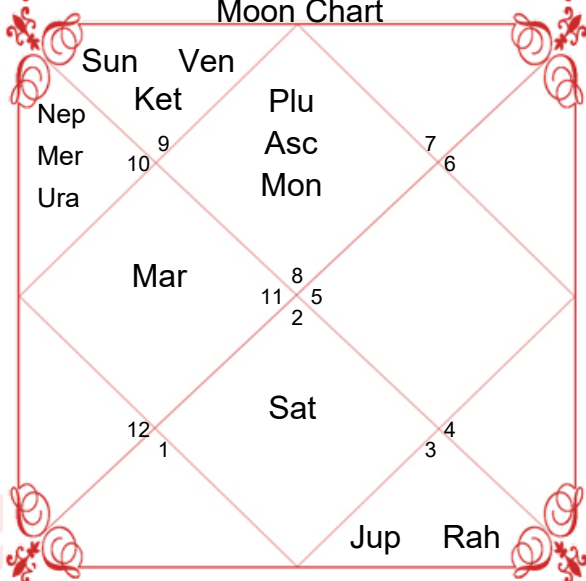

Planet's Position at Birth Time

Planet	Sign	Degree	Position	Lord	Nakshatra	Pad	Lord	S. Lord
Asc	Aquarius	13°55'08"		Sat	Satabhisaj	3	Rah	Mer
Sun	Sagittarius	25°51'58"	Friend	Jup	P.Asadha	4	Ven	Mer
Mon	Scorpio	16°17'44"	Deb	Mar	Anuradha	4	Sat	Jup
Mar	Aquarius	29°43'11"	Neutrl	Sat	P.Bhadrapada	3	Jup	Mon
Mer	Capricorn	14°42'09"	Neutrl	Sat	Sravana	2	Mon	Jup
Jup-R	Gemini	15°33'13"	Enemy	Mer	Ardra	3	Rah	Ven
Ven-C	Sagittarius	24°50'26"	ComNeutrl	Jup	P.Asadha	4	Ven	Mer
Sat-R	Taurus	14°54'48"	Friend	Ven	Rohini	2	Mon	Jup
Rah-R	Gemini	03°14'26"	Neutrl	Mer	Mrigasira	3	Mar	Ven
Ket-R	Sagittarius	03°14'26"	Neutrl	Jup	Mula	1	Ket	Sun

Moon Chart