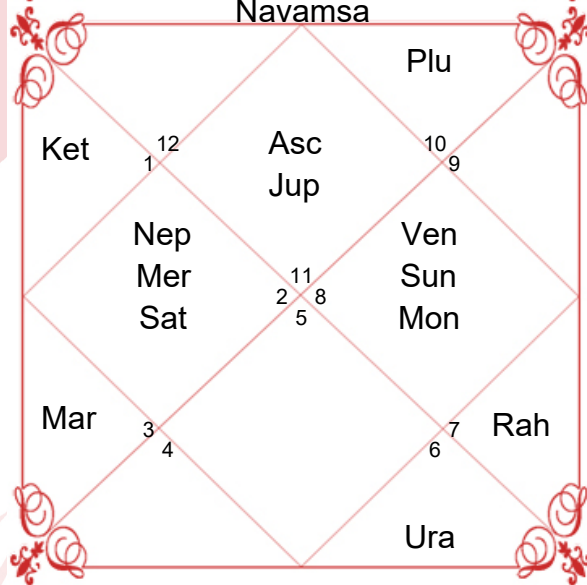

Planet's Position at Birth Time

Planet	Sign	Degree	Position	Lord	Nakshatra	Pad	Lord	S. Lord
Asc	Aquarius	13°55'08"		Sat	Satabhisaj	3	Rah	Mer
Sun	Sagittarius	25°51'58"	Friend	Jup	P.Asadha	4	Ven	Mer
Mon	Scorpio	16°17'44"	Deb	Mar	Anuradha	4	Sat	Jup
Mar	Aquarius	29°43'11"	Neutrl	Sat	P.Bhadrapada	3	Jup	Mon
Mer	Capricorn	14°42'09"	Neutrl	Sat	Sravana	2	Mon	Jup
Jup-R	Gemini	15°33'13"	Enemy	Mer	Ardra	3	Rah	Ven
Ven-C	Sagittarius	24°50'26"	ComNeutrl	Jup	P.Asadha	4	Ven	Mer
Sat-R	Taurus	14°54'48"	Friend	Ven	Rohini	2	Mon	Jup
Rah-R	Gemini	03°14'26"	Neutrl	Mer	Mrigasira	3	Mar	Ven
Ket-R	Sagittarius	03°14'26"	Neutrl	Jup	Mula	1	Ket	Sun

Navamsa