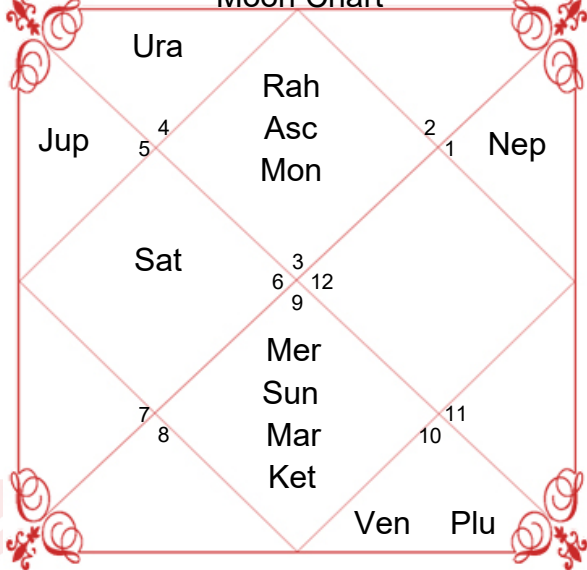

Varsh Phal Year 2039-2040

Planet	Sign	Degree	Position	Lord	Nakshatra	Pad	Lord	S. Lord
Asc	Leo	17°54'20"		Sun	P.Phalguni	2	Ven	Mar
Sun	Sagittarius	25°51'43"	Friend	Jup	P.Asadha	4	Ven	Mer
Mon	Gemini	27°59'45"	Friend	Mer	Punarvasu	3	Jup	Ven
Mar	Sagittarius	04°35'15"	Friend	Jup	Mula	2	Ket	Mon
Mer-C	Sagittarius	17°11'09"	ComNeutr	Jup	P.Asadha	2	Ven	Mon
Jup-R	Leo	06°06'13"	Friend	Sun	Magha	2	Ket	Rah
Ven	Capricorn	16°24'37"	Friend	Sat	Sravana	2	Mon	Sat
Sat-R	Virgo	04°53'19"	Friend	Mer	U.Phalguni	3	Sun	Sat
Rah-R	Gemini	06°48'18"	Neutr	Mer	Ardra	1	Rah	Rah
Ket-R	Sagittarius	06°48'18"	Neutr	Jup	Mula	3	Ket	Rah

Moon Chart