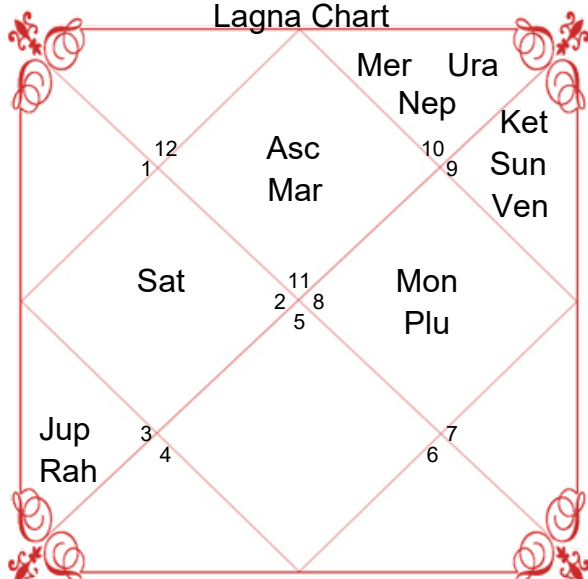

Planet's Position at Birth Time

Planet	Sign	Degree	Position	Lord	Nakshatra	Pad	Lord	S. Lord
Asc	Aquarius	13°55'08"		Sat	Satabhisaj	3	Rah	Mer
Sun	Sagittarius	25°51'58"	Friend	Jup	P.Asadha	4	Ven	Mer
Mon	Scorpio	16°17'44"	Deb	Mar	Anuradha	4	Sat	Jup
Mar	Aquarius	29°43'11"	Neutrl	Sat	P.Bhadrapada	3	Jup	Mon
Mer	Capricorn	14°42'09"	Neutrl	Sat	Sravana	2	Mon	Jup
Jup-R	Gemini	15°33'13"	Enemy	Mer	Ardra	3	Rah	Ven
Ven-C	Sagittarius	24°50'26"	ComNeutrl	Jup	P.Asadha	4	Ven	Mer
Sat-R	Taurus	14°54'48"	Friend	Ven	Rohini	2	Mon	Jup
Rah-R	Gemini	03°14'26"	Neutrl	Mer	Mrigasira	3	Mar	Ven
Ket-R	Sagittarius	03°14'26"	Neutrl	Jup	Mula	1	Ket	Sun

Lagna Chart