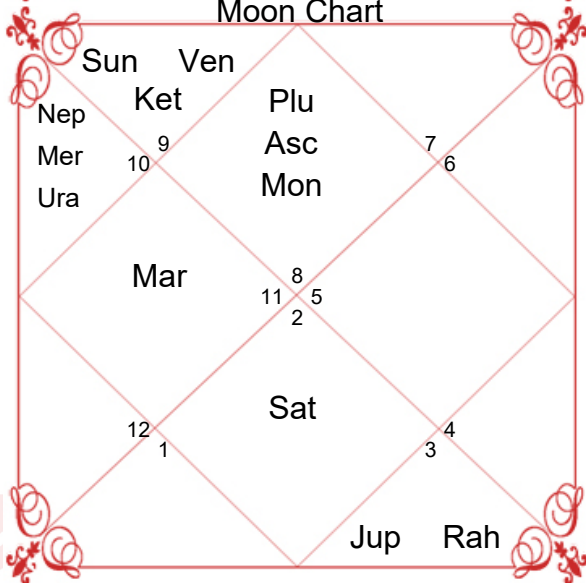

Planet's Position at Birth Time

Planet	Sign	Degree	Position	Lord	Nakshatra	Pad	Lord	S. Lord
Asc	Aquarius	13°55'08"		Sat	Satabhisaj	3	Rah	Mer
Sun	Sagittarius	25°51'58"	Friend	Jup	P.Asadha	4	Ven	Mer
Mon	Scorpio	16°17'44"	Deb	Mar	Anuradha	4	Sat	Jup
Mar	Aquarius	29°43'11"	Neutrl	Sat	P.Bhadrapada	3	Jup	Mon
Mer	Capricorn	14°42'09"	Neutrl	Sat	Sravana	2	Mon	Jup
Jup-R	Gemini	15°33'13"	Enemy	Mer	Ardra	3	Rah	Ven
Ven-C	Sagittarius	24°50'26"	ComNeutrl	Jup	P.Asadha	4	Ven	Mer
Sat-R	Taurus	14°54'48"	Friend	Ven	Rohini	2	Mon	Jup
Rah-R	Gemini	03°14'26"	Neutrl	Mer	Mrigasira	3	Mar	Ven
Ket-R	Sagittarius	03°14'26"	Neutrl	Jup	Mula	1	Ket	Sun

Moon Chart