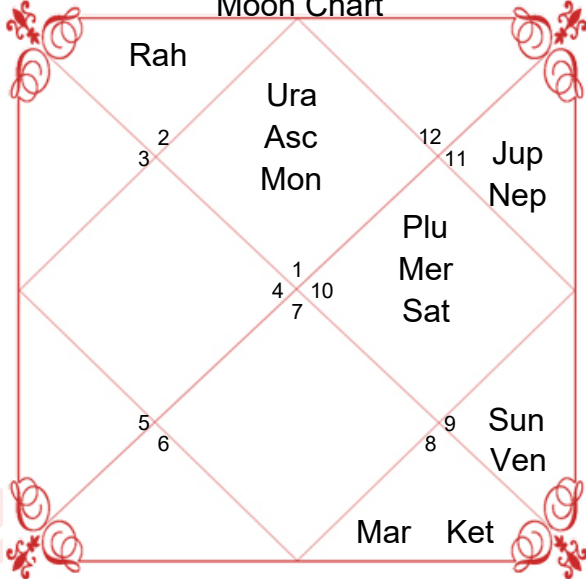

Varsh Phal Year 2022-2023

Planet	Sign	Degree	Position	Lord	Nakshatra	Pad	Lord	S. Lord
Asc	Aries	17°24'23"		Mar	Bharani	2	Ven	Mar
Sun	Sagittarius	25°51'53"	Friend	Jup	P.Asadha	4	Ven	Mer
Mon	Aries	02°10'18"	Neutrl	Mar	Ashwini	1	Ket	Ven
Mar	Scorpio	25°35'12"	OwnHS	Mar	Jyestha	3	Mer	Rah
Mer	Capricorn	14°38'47"	Neutrl	Sat	Sravana	2	Mon	Jup
Jup	Aquarius	08°16'08"	Neutrl	Sat	Satabhisaj	1	Rah	Rah
Ven-R-C	Sagittarius	23°46'24"	ComNeutrl	Jup	P.Asadha	4	Ven	Sat
Sat	Capricorn	18°46'34"	OwnHS	Sat	Sravana	3	Mon	Mer
Rah-R	Taurus	06°22'14"	Friend	Ven	Krittika	3	Sun	Mer
Ket-R	Scorpio	06°22'14"	Friend	Mar	Anuradha	1	Sat	Mer

Moon Chart