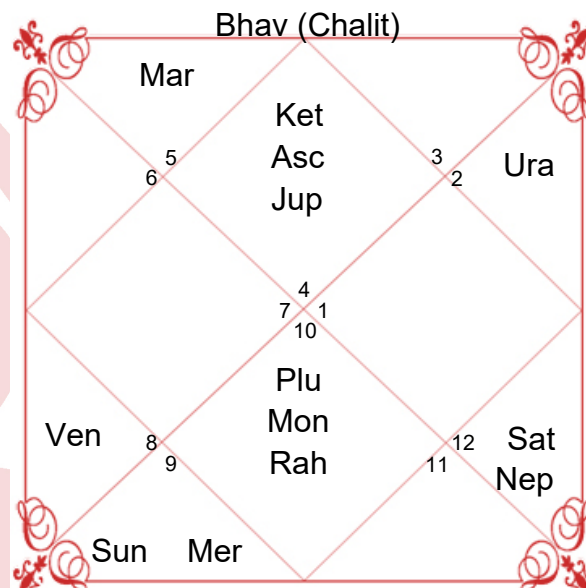

Varsh Phal Year 2027-2028

Planet	Sign	Degree	Position	Lord	Nakshatra	Pad	Lord	S. Lord
Asc	Cancer	24°03'41"		Mon	Ashlesha	3	Mer	Mar
Sun	Sagittarius	25°52'01"	Friend	Jup	P.Asadha	4	Ven	Mer
Mon	Capricorn	25°38'23"	Neutrl	Sat	Dhanistha	1	Mar	Rah
Mar-R	Leo	16°11'28"	Friend	Sun	P.Phalguni	1	Ven	Sun
Mer-C	Capricorn	01°19'42"	ComNeutrl	Sat	U.Asadha	2	Sun	Jup
Jup-R	Leo	01°29'14"	Friend	Sun	Magha	1	Ket	Ven
Ven	Scorpio	09°09'14"	Neutrl	Mar	Anuradha	2	Sat	Ven
Sat	Pisces	14°32'07"	Neutrl	Jup	U.Bhadrapada	4	Sat	Rah
Rah-R	Capricorn	26°26'38"	Friend	Sat	Dhanistha	1	Mar	Jup
Ket-R	Cancer	26°26'38"	Enemy	Mon	Ashlesha	3	Mer	Jup