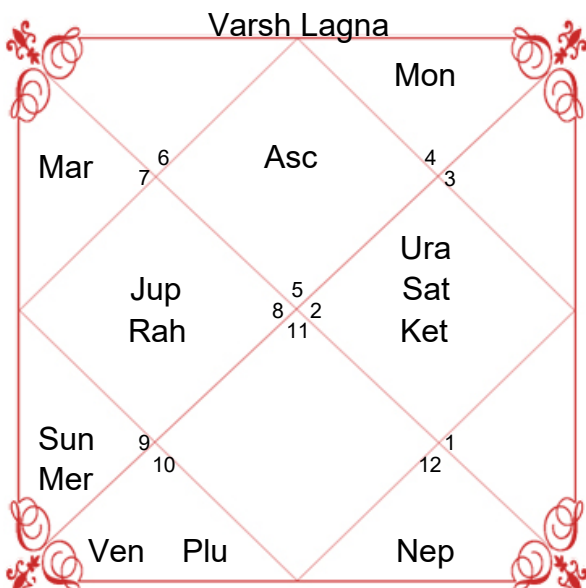

Varsh Phal Year 2031-2032

Planet	Sign	Degree	Position	Lord	Nakshatra	Pad	Lord	S. Lord
Asc	Leo	01°56'44"		Sun	Magha	1	Ket	Ven
Sun	Sagittarius	25°51'56"	Friend	Jup	P.Asadha	4	Ven	Mer
Mon	Cancer	16°21'54"	OwnHS	Mon	Pushya	4	Sat	Jup
Mar	Libra	03°05'32"	Neutrl	Ven	Chitra	3	Mar	Ven
Mer	Sagittarius	03°44'27"	Neutrl	Jup	Mula	2	Ket	Mon
Jup	Scorpio	23°06'15"	Friend	Mar	Jyestha	2	Mer	Mon
Ven	Capricorn	15°48'06"	Friend	Sat	Sravana	2	Mon	Sat
Sat-R	Taurus	08°10'09"	Friend	Ven	Krittika	4	Sun	Ven
Rah-R	Scorpio	12°12'48"	Enemy	Mar	Anuradha	3	Sat	Mar
Ket-R	Taurus	12°12'48"	Friend	Ven	Rohini	1	Mon	Rah