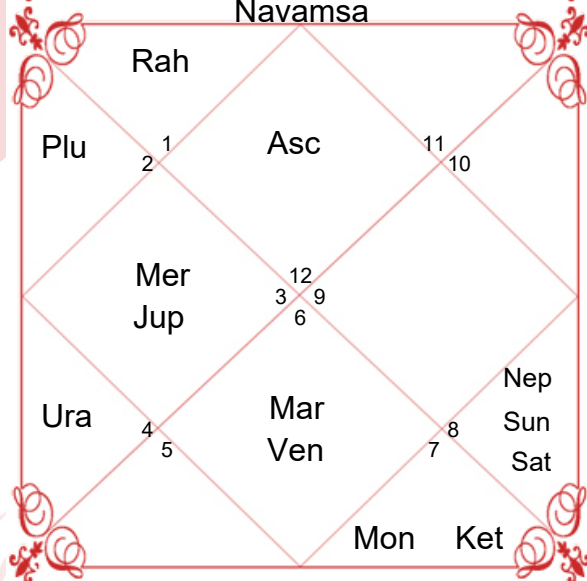

Varsh Lagna

Bhav (Chalit)

Moon Chart

Navamsa

Sample  
Harsha Bala

	Sun	Mon	Mar	Mer	Jup	Ven	Sat
First Bala	0	0	0	0	0	0	5
Second Bala	0	0	5	0	0	0	0
Third Bala	0	0	0	5	5	5	0
Fourth Bala	5	0	5	0	5	0	0
Total	5	0	10	5	10	5	5