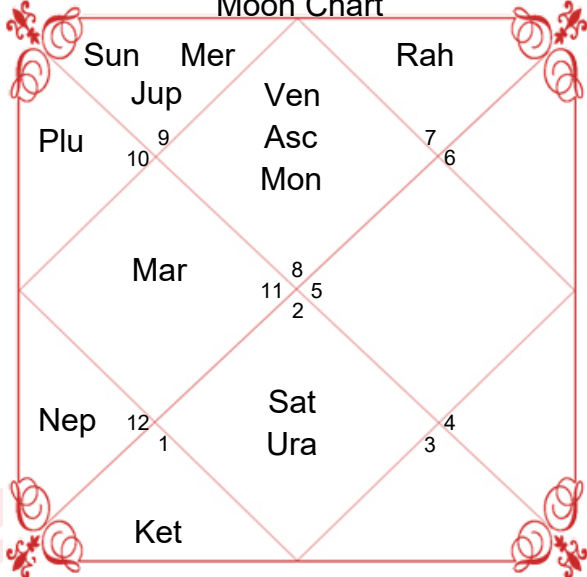

Varsh Phal Year 2032-2033

Planet	Sign	Degree	Position	Lord	Nakshatra	Pad	Lord	S. Lord
Asc	Libra	22°19'08"		Ven	Vishakha	1	Jup	Sat
Sun	Sagittarius	25°52'02"	Friend	Jup	P.Asadha	4	Ven	Mer
Mon	Scorpio	28°19'26"	Deb	Mar	Jyestha	4	Mer	Sat
Mar	Aquarius	15°06'45"	Neutrl	Sat	Satabhisaj	3	Rah	Ket
Mer-C	Sagittarius	12°25'54"	ComNeutrl	Jup	Mula	4	Ket	Mer
Jup-C	Sagittarius	18°20'02"	ComOwnHS	Jup	P.Asadha	2	Ven	Rah
Ven	Scorpio	20°57'00"	Neutrl	Mar	Jyestha	2	Mer	Ven
Sat-R	Taurus	22°56'44"	Friend	Ven	Rohini	4	Mon	Sun
Rah-R	Libra	22°40'34"	Friend	Ven	Vishakha	1	Jup	Sat
Ket-R	Aries	22°40'34"	Friend	Mar	Bharani	3	Ven	Sat

Moon Chart