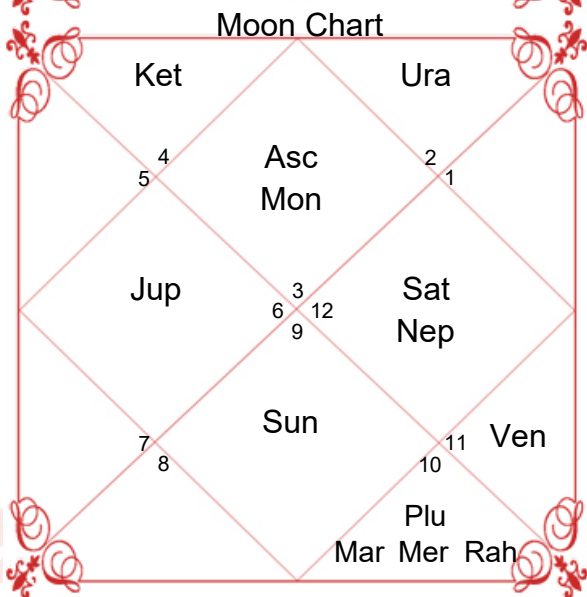

Varsh Phal Year 2028-2029

Planet	Sign	Degree	Position	Lord	Nakshatra	Pad	Lord	S. Lord
Asc	Libra	14°28'01"		Ven	Swati	3	Rah	Ket
Sun	Sagittarius	25°51'59"	Friend	Jup	P.Asadha	4	Ven	Mer
Mon	Gemini	07°43'21"	Friend	Mer	Ardra	1	Rah	Rah
Mar-C	Capricorn	11°23'18"	ComExl	Sat	Sravana	1	Mon	Mar
Mer	Capricorn	12°48'46"	Neutrl	Sat	Sravana	1	Mon	Rah
Jup	Virgo	03°15'20"	Enemy	Mer	U.Phalguni	2	Sun	Sat
Ven	Aquarius	02°46'19"	Friend	Sat	Dhanistha	3	Mar	Ven
Sat	Pisces	27°03'32"	Neutrl	Jup	Revati	4	Mer	Jup
Rah-R	Capricorn	08°06'06"	Friend	Sat	U.Asadha	4	Sun	Ven
Ket-R	Cancer	08°06'06"	Enemy	Mon	Pushya	2	Sat	Ket