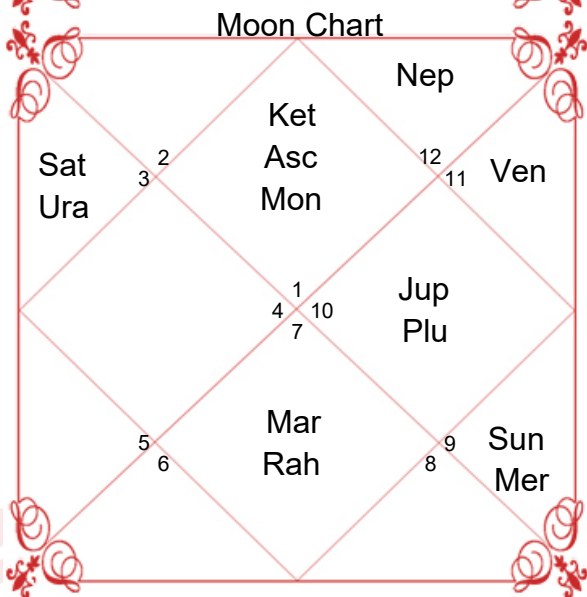

Varsh Phal Year 2033-2034

Planet	Sign	Degree	Position	Lord	Nakshatra	Pad	Lord	S. Lord
Asc	Capricorn	19°49'25"		Sat	Sravana	3	Mon	Ket
Sun	Sagittarius	25°51'57"	Friend	Jup	P.Asadha	4	Ven	Mer
Mon	Aries	21°03'45"	Neutrl	Mar	Bharani	3	Ven	Jup
Mar	Libra	19°46'19"	Neutrl	Ven	Swati	4	Rah	Mar
Mer-C	Sagittarius	24°06'13"	ComNeutrl	Jup	P.Asadha	4	Ven	Mer
Jup	Capricorn	14°25'43"	Deb	Sat	Sravana	2	Mon	Jup
Ven	Aquarius	13°02'09"	Friend	Sat	Satabhisaj	2	Rah	Mer
Sat-R	Gemini	08°03'52"	Friend	Mer	Ardra	1	Rah	Rah
Rah-R	Libra	02°26'08"	Friend	Ven	Chitra	3	Mar	Ket
Ket-R	Aries	02°26'08"	Friend	Mar	Ashwini	1	Ket	Ven