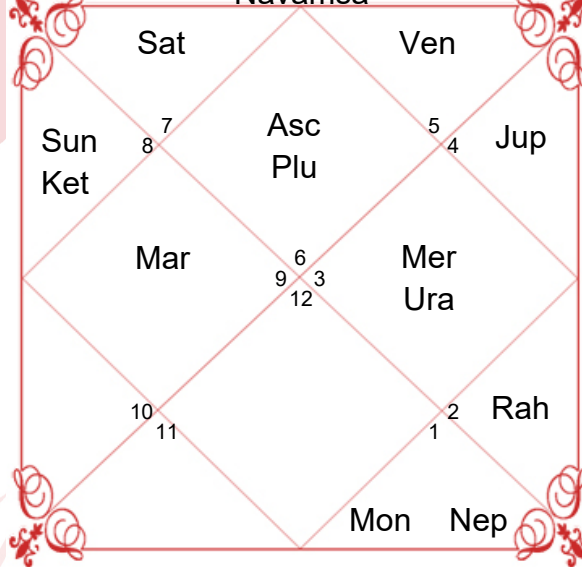

Varsh Lagna

Bhav (Chalit)

Moon Chart

Navamsa

Sample  
Harsha Bala

	Sun	Mon	Mar	Mer	Jup	Ven	Sat
First Bala	0	0	0	0	0	0	0
Second Bala	0	0	5	0	5	0	0
Third Bala	0	0	5	5	0	5	0
Fourth Bala	5	0	5	0	5	0	0
Total	5	0	15	5	10	5	0