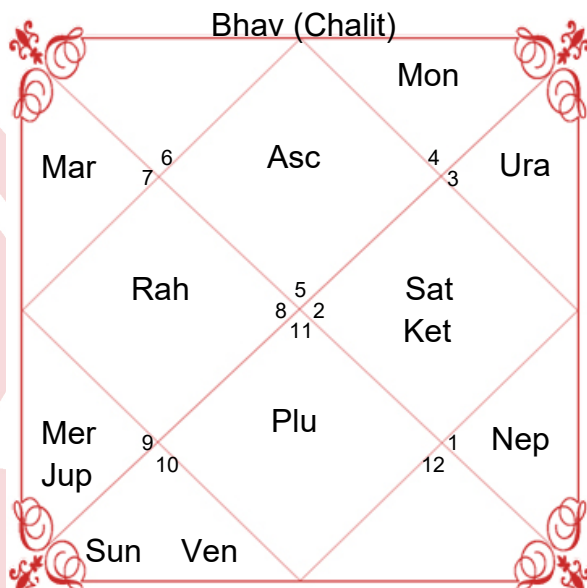

Varsh Phal Year 2031-2032

Planet	Sign	Degree	Position	Lord	Nakshatra	Pad	Lord	S. Lord
Asc	Leo	01°56'44"		Sun	Magha	1	Ket	Ven
Sun	Sagittarius	25°51'56"	Friend	Jup	P.Asadha	4	Ven	Mer
Mon	Cancer	16°21'54"	OwnHS	Mon	Pushya	4	Sat	Jup
Mar	Libra	03°05'32"	Neutrl	Ven	Chitra	3	Mar	Ven
Mer	Sagittarius	03°44'27"	Neutrl	Jup	Mula	2	Ket	Mon
Jup	Scorpio	23°06'15"	Friend	Mar	Jyestha	2	Mer	Mon
Ven	Capricorn	15°48'06"	Friend	Sat	Sravana	2	Mon	Sat
Sat-R	Taurus	08°10'09"	Friend	Ven	Krittika	4	Sun	Ven
Rah-R	Scorpio	12°12'48"	Enemy	Mar	Anuradha	3	Sat	Mar
Ket-R	Taurus	12°12'48"	Friend	Ven	Rohini	1	Mon	Rah