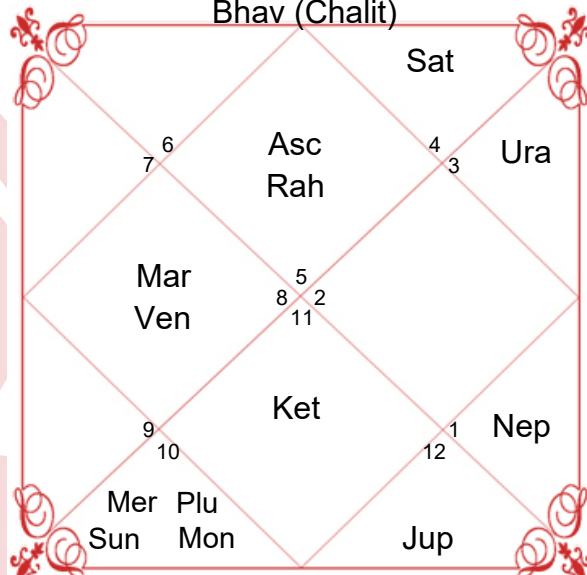

Bhav (Chalit)