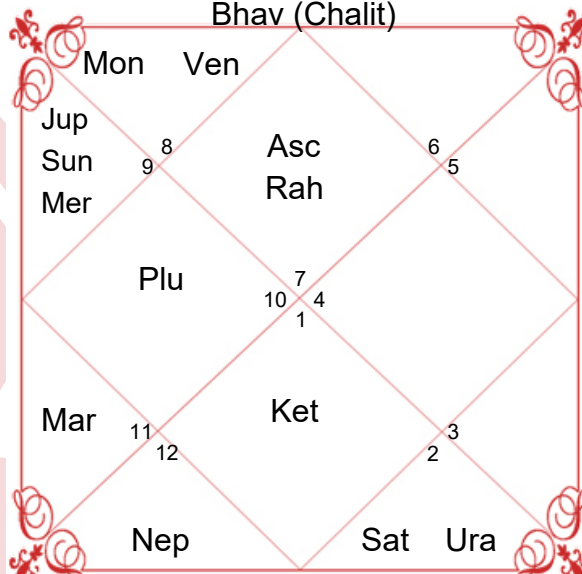

Bhav (Chalit)