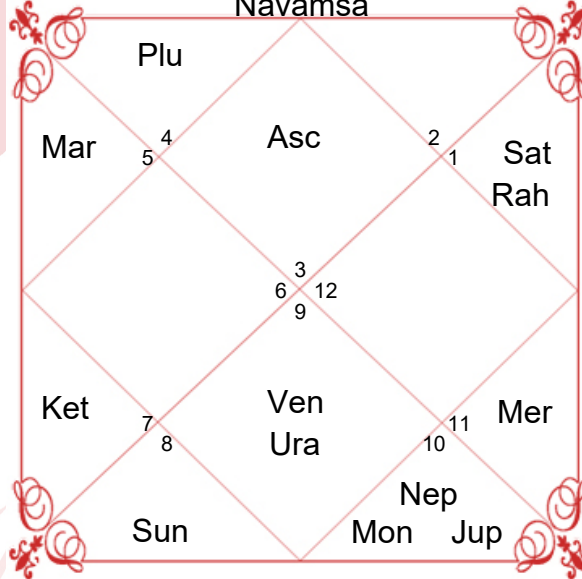

Varsh Lagna

Bhav (Chalit)

Moon Chart

Navamsa

Sample  
Harsha Bala

	Sun	Mon	Mar	Mer	Jup	Ven	Sat
First Bala	0	0	0	0	0	0	0
Second Bala	0	0	0	0	0	0	0
Third Bala	0	0	5	5	5	5	5
Fourth Bala	5	0	5	0	5	0	0
Total	5	0	10	5	10	5	5