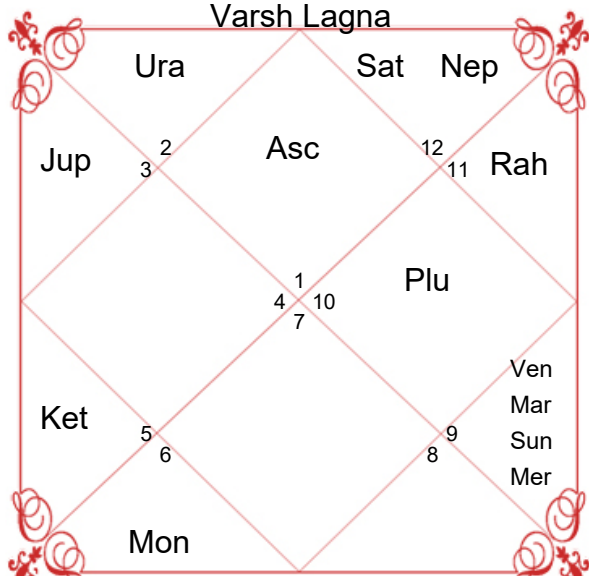

Varsh Phal Year 2026-2027

Planet	Sign	Degree	Position	Lord	Nakshatra	Pad	Lord	S. Lord
Asc	Aries	28°28'53"		Mar	Krittika	1	Sun	Mar
Sun	Sagittarius	25°51'48"	Friend	Jup	P.Asadha	4	Ven	Mer
Mon	Virgo	22°19'41"	Friend	Mer	Hasta	4	Mon	Ven
Mar-C	Sagittarius	25°39'09"	ComFriend	Jup	P.Asadha	4	Ven	Mer
Mer-C	Sagittarius	18°56'40"	ComNeutrl	Jup	P.Asadha	2	Ven	Rah
Jup-R	Gemini	25°53'18"	Enemy	Mer	Punarvasu	2	Jup	Ket
Ven-C	Sagittarius	26°44'09"	ComNeutrl	Jup	U.Asadha	1	Sun	Sun
Sat	Pisces	02°33'17"	Neutrl	Jup	P.Bhadrapada	4	Jup	Rah
Rah-R	Aquarius	16°06'14"	Friend	Sat	Satabhisaj	3	Rah	Ven
Ket-R	Leo	16°06'14"	Enemy	Sun	P.Phalguni	1	Ven	Sun

Varsh Lagna