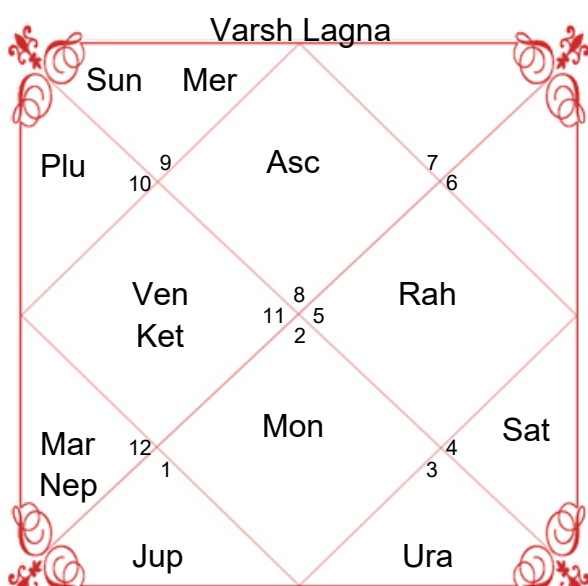

Varsh Phal Year 2036-2037

Planet	Sign	Degree	Position	Lord	Nakshatra	Pad	Lord	S. Lord
Asc	Scorpio	00°08'12"		Mar	Vishakha	4	Jup	Mon
Sun	Sagittarius	25°51'51"	Friend	Jup	P.Asadha	4	Ven	Mer
Mon	Taurus	19°33'57"	MolTkn	Ven	Rohini	3	Mon	Mer
Mar	Pisces	26°36'04"	Friend	Jup	Revati	3	Mer	Jup
Mer-R-C	Sagittarius	24°24'15"	ComNeutr	Jup	P.Asadha	4	Ven	Mer
Jup	Aries	16°24'17"	Friend	Mar	Bharani	1	Ven	Mon
Ven	Aquarius	03°17'10"	Friend	Sat	Dhanistha	3	Mar	Ven
Sat-R	Cancer	23°23'12"	Enemy	Mon	Ashlesha	3	Mer	Mar
Rah-R	Leo	02°22'50"	Enemy	Sun	Magha	1	Ket	Ven
Ket-R	Aquarius	02°22'50"	Enemy	Sat	Dhanistha	3	Mar	Ket