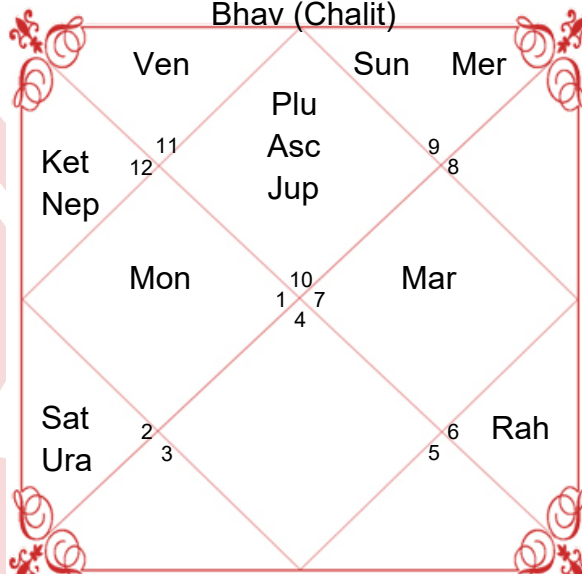

Navamsa

Bhav (Chalit)