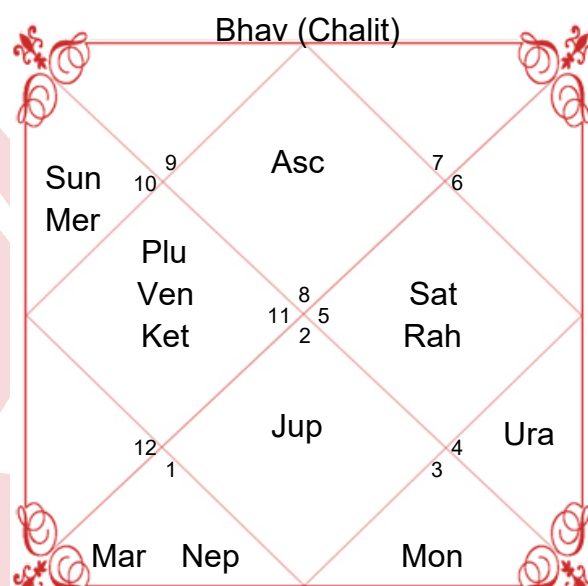

Varsh Phal Year 2036-2037

Planet	Sign	Degree	Position	Lord	Nakshatra	Pad	Lord	S. Lord
Asc	Scorpio	00°08'12"		Mar	Vishakha	4	Jup	Mon
Sun	Sagittarius	25°51'51"	Friend	Jup	P.Asadha	4	Ven	Mer
Mon	Taurus	19°33'57"	MolTkn	Ven	Rohini	3	Mon	Mer
Mar	Pisces	26°36'04"	Friend	Jup	Revati	3	Mer	Jup
Mer-R-C	Sagittarius	24°24'15"	ComNeutr	Jup	P.Asadha	4	Ven	Mer
Jup	Aries	16°24'17"	Friend	Mar	Bharani	1	Ven	Mon
Ven	Aquarius	03°17'10"	Friend	Sat	Dhanistha	3	Mar	Ven
Sat-R	Cancer	23°23'12"	Enemy	Mon	Ashlesha	3	Mer	Mar
Rah-R	Leo	02°22'50"	Enemy	Sun	Magha	1	Ket	Ven
Ket-R	Aquarius	02°22'50"	Enemy	Sat	Dhanistha	3	Mar	Ket