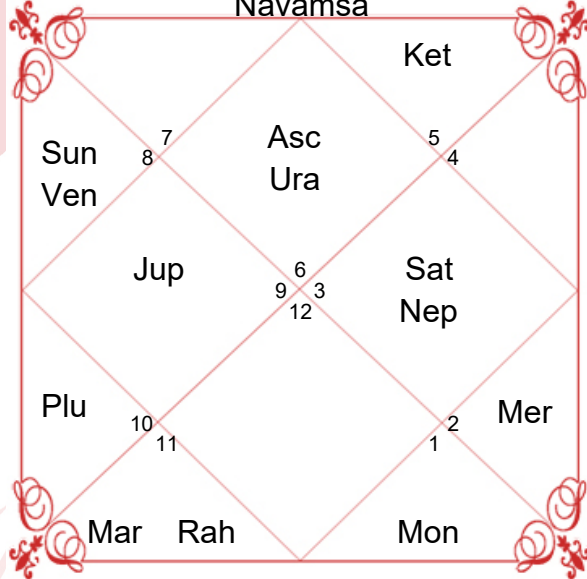

# Varsh Phal Year 2022-2023

Planet	Sign	Degree	Position	Lord	Nakshatra	Pad	Lord	S. Lord
Asc	Aries	17°24'23"		Mar	Bharani	2	Ven	Mar
Sun	Sagittarius	25°51'53"	Friend	Jup	P.Asadha	4	Ven	Mer
Mon	Aries	02°10'18"	Neutrl	Mar	Ashwini	1	Ket	Ven
Mar	Scorpio	25°35'12"	OwnHS	Mar	Jyestha	3	Mer	Rah
Mer	Capricorn	14°38'47"	Neutrl	Sat	Sravana	2	Mon	Jup
Jup	Aquarius	08°16'08"	Neutrl	Sat	Satabhisaj	1	Rah	Rah
Ven-R-C	Sagittarius	23°46'24"	ComNeutrl	Jup	P.Asadha	4	Ven	Sat
Sat	Capricorn	18°46'34"	OwnHS	Sat	Sravana	3	Mon	Mer
Rah-R	Taurus	06°22'14"	Friend	Ven	Krittika	3	Sun	Mer
Ket-R	Scorpio	06°22'14"	Friend	Mar	Anuradha	1	Sat	Mer

Varsh Lagna

Bhav (Chalit)

Moon Chart

Navamsa

Sample  
Harsha Bala

	Sun	Mon	Mar	Mer	Jup	Ven	Sat
First Bala	5	0	0	0	5	0	0
Second Bala	0	0	5	0	0	0	5
Third Bala	0	5	0	0	5	5	0
Fourth Bala	5	0	5	0	5	0	0
Total	10	5	10	0	15	5	5