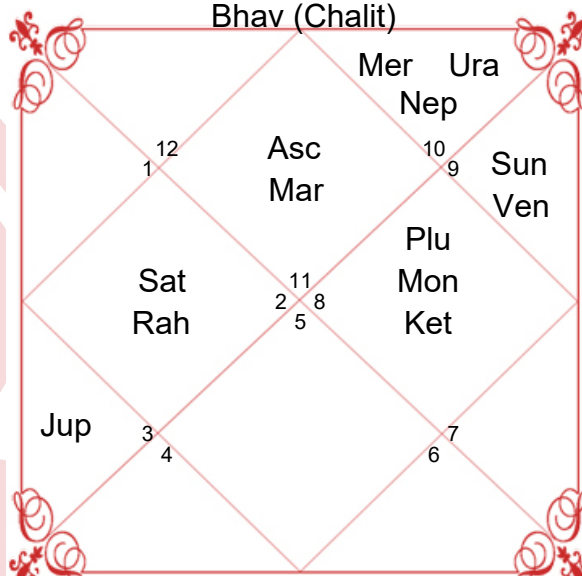

Bhav (Chalit)