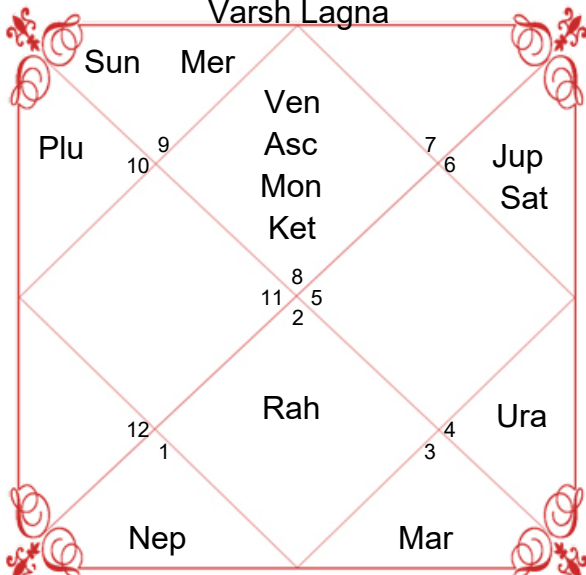

Varsh Phal Year 2040-2041

Planet	Sign	Degree	Position	Lord	Nakshatra	Pad	Lord	S. Lord
Asc	Scorpio	07°57'12"		Mar	Anuradha	2	Sat	Ket
Sun	Sagittarius	25°51'57"	Friend	Jup	P.Asadha	4	Ven	Mer
Mon	Scorpio	10°50'23"	Deb	Mar	Anuradha	3	Sat	Sun
Mar-R	Gemini	14°14'55"	Enemy	Mer	Ardra	3	Rah	Mer
Mer-C	Sagittarius	29°25'54"	ComNeutr	Jup	U.Asadha	1	Sun	Rah
Jup	Virgo	07°22'39"	Enemy	Mer	U.Phalguni	4	Sun	Ket
Ven	Scorpio	21°29'22"	Neutr	Mar	Jyestha	2	Mer	Ven
Sat	Virgo	17°30'50"	Friend	Mer	Hasta	3	Mon	Sat
Rah-R	Taurus	18°04'04"	Friend	Ven	Rohini	3	Mon	Mer
Ket-R	Scorpio	18°04'04"	Friend	Mar	Jyestha	1	Mer	Mer

Varsh Lagna