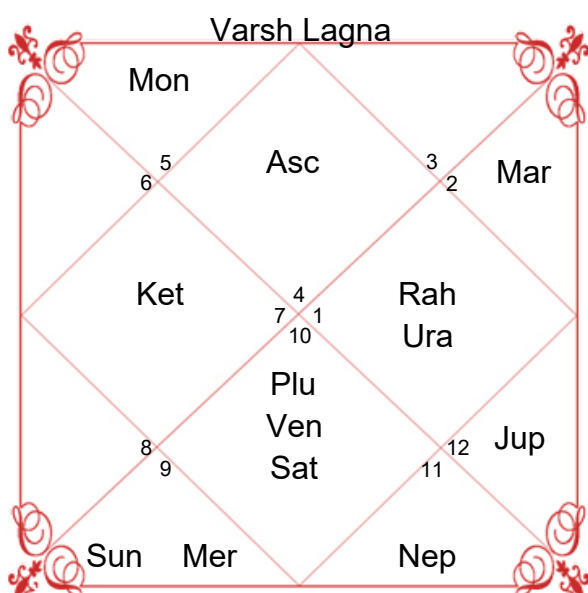

Varsh Phal Year 2023-2024

Planet	Sign	Degree	Position	Lord	Nakshatra	Pad	Lord	S. Lord
Asc	Cancer	16°13'41"		Mon	Pushya	4	Sat	Jup
Sun	Sagittarius	25°51'37"	Friend	Jup	P.Asadha	4	Ven	Mer
Mon	Leo	05°03'51"	Friend	Sun	Magha	2	Ket	Mar
Mar-R	Taurus	13°59'14"	Neutrl	Ven	Rohini	2	Mon	Jup
Mer-R-C	Sagittarius	18°50'05"	ComNeutrl	Jup	P.Asadha	2	Ven	Rah
Jup	Pisces	08°17'19"	OwnHS	Jup	U.Bhadrapada	2	Sat	Ven
Ven	Capricorn	15°11'09"	Friend	Sat	Sravana	2	Mon	Jup
Sat	Capricorn	29°14'10"	OwnHS	Sat	Dhanistha	2	Mar	Sat
Rah-R	Aries	16°15'03"	Enemy	Mar	Bharani	1	Ven	Mon
Ket-R	Libra	16°15'03"	Friend	Ven	Swati	3	Rah	Ven