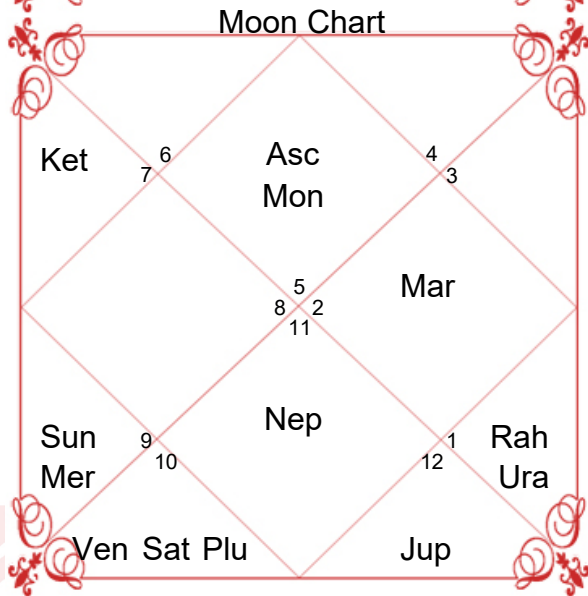

Varsh Phal Year 2023-2024

Planet	Sign	Degree	Position	Lord	Nakshatra	Pad	Lord	S. Lord
Asc	Cancer	16°13'41"		Mon	Pushya	4	Sat	Jup
Sun	Sagittarius	25°51'37"	Friend	Jup	P.Asadha	4	Ven	Mer
Mon	Leo	05°03'51"	Friend	Sun	Magha	2	Ket	Mar
Mar-R	Taurus	13°59'14"	Neutrl	Ven	Rohini	2	Mon	Jup
Mer-R-C	Sagittarius	18°50'05"	ComNeutrl	Jup	P.Asadha	2	Ven	Rah
Jup	Pisces	08°17'19"	OwnHS	Jup	U.Bhadrapada	2	Sat	Ven
Ven	Capricorn	15°11'09"	Friend	Sat	Sravana	2	Mon	Jup
Sat	Capricorn	29°14'10"	OwnHS	Sat	Dhanistha	2	Mar	Sat
Rah-R	Aries	16°15'03"	Enemy	Mar	Bharani	1	Ven	Mon
Ket-R	Libra	16°15'03"	Friend	Ven	Swati	3	Rah	Ven