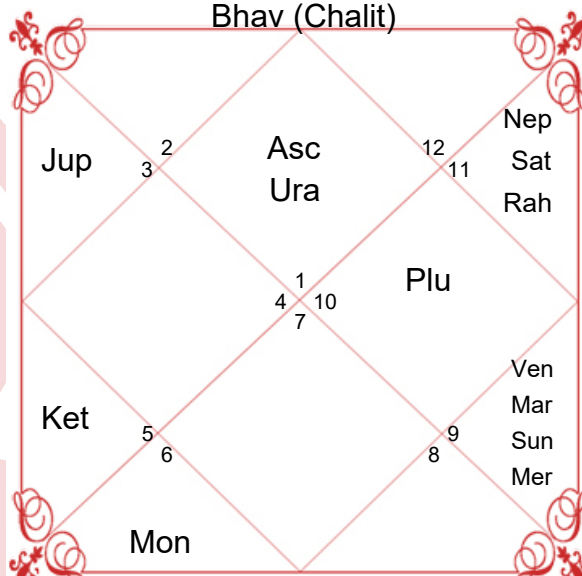

Bhav (Chalit)