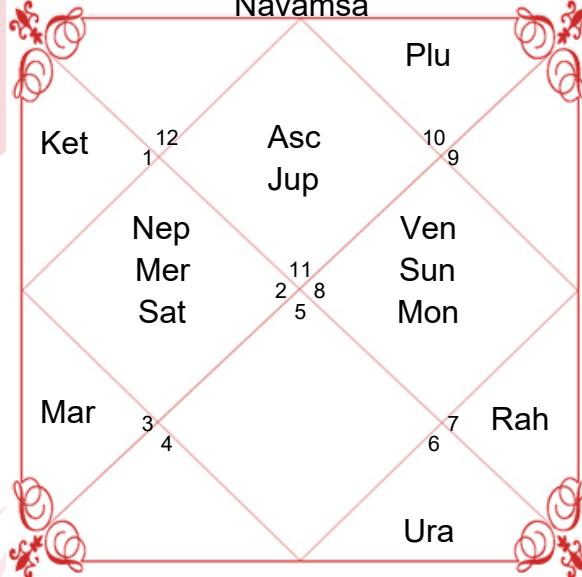

Planet's Position at Birth Time

Planet	Sign	Degree	Position	Lord	Nakshatra	Pad	Lord	S. Lord
Asc	Aquarius	13°55'08"		Sat	Satabhisaj	3	Rah	Mer
Sun	Sagittarius	25°51'58"	Friend	Jup	P.Asadha	4	Ven	Mer
Mon	Scorpio	16°17'44"	Deb	Mar	Anuradha	4	Sat	Jup
Mar	Aquarius	29°43'11"	Neutrl	Sat	P.Bhadrapada	3	Jup	Mon
Mer	Capricorn	14°42'09"	Neutrl	Sat	Sravana	2	Mon	Jup
Jup-R	Gemini	15°33'13"	Enemy	Mer	Ardra	3	Rah	Ven
Ven-C	Sagittarius	24°50'26"	ComNeutrl	Jup	P.Asadha	4	Ven	Mer
Sat-R	Taurus	14°54'48"	Friend	Ven	Rohini	2	Mon	Jup
Rah-R	Gemini	03°14'26"	Neutrl	Mer	Mrigasira	3	Mar	Ven
Ket-R	Sagittarius	03°14'26"	Neutrl	Jup	Mula	1	Ket	Sun

Navamsa