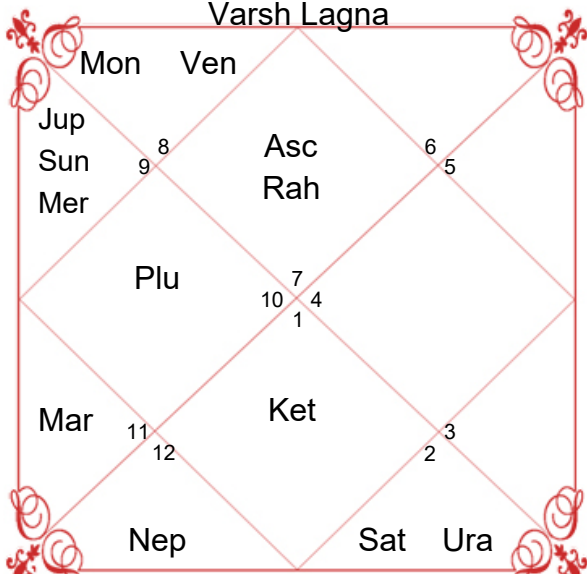

Varsh Phal Year 2032-2033

Planet	Sign	Degree	Position	Lord	Nakshatra	Pad	Lord	S. Lord
Asc	Libra	22°19'08"		Ven	Vishakha	1	Jup	Sat
Sun	Sagittarius	25°52'02"	Friend	Jup	P.Asadha	4	Ven	Mer
Mon	Scorpio	28°19'26"	Deb	Mar	Jyestha	4	Mer	Sat
Mar	Aquarius	15°06'45"	Neutrl	Sat	Satabhisaj	3	Rah	Ket
Mer-C	Sagittarius	12°25'54"	ComNeutrl	Jup	Mula	4	Ket	Mer
Jup-C	Sagittarius	18°20'02"	ComOwnHS	Jup	P.Asadha	2	Ven	Rah
Ven	Scorpio	20°57'00"	Neutrl	Mar	Jyestha	2	Mer	Ven
Sat-R	Taurus	22°56'44"	Friend	Ven	Rohini	4	Mon	Sun
Rah-R	Libra	22°40'34"	Friend	Ven	Vishakha	1	Jup	Sat
Ket-R	Aries	22°40'34"	Friend	Mar	Bharani	3	Ven	Sat

Varsh Lagna