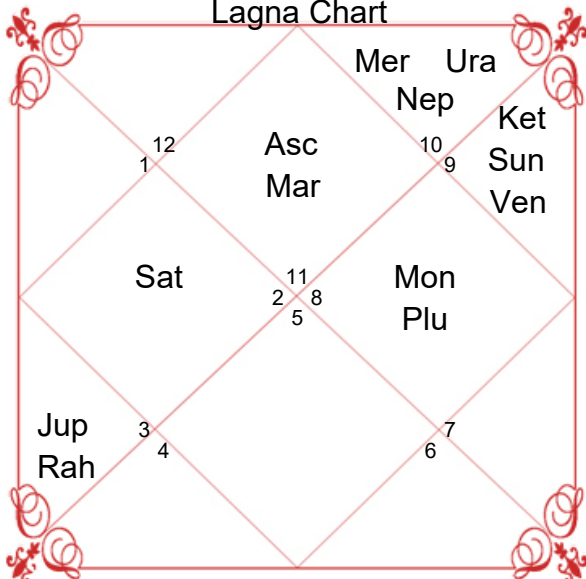

Planet's Position at Birth Time

Planet	Sign	Degree	Position	Lord	Nakshatra	Pad	Lord	S. Lord
Asc	Aquarius	13°55'08"		Sat	Satabhisaj	3	Rah	Mer
Sun	Sagittarius	25°51'58"	Friend	Jup	P.Asadha	4	Ven	Mer
Mon	Scorpio	16°17'44"	Deb	Mar	Anuradha	4	Sat	Jup
Mar	Aquarius	29°43'11"	Neutrl	Sat	P.Bhadrapada	3	Jup	Mon
Mer	Capricorn	14°42'09"	Neutrl	Sat	Sravana	2	Mon	Jup
Jup-R	Gemini	15°33'13"	Enemy	Mer	Ardra	3	Rah	Ven
Ven-C	Sagittarius	24°50'26"	ComNeutrl	Jup	P.Asadha	4	Ven	Mer
Sat-R	Taurus	14°54'48"	Friend	Ven	Rohini	2	Mon	Jup
Rah-R	Gemini	03°14'26"	Neutrl	Mer	Mrigasira	3	Mar	Ven
Ket-R	Sagittarius	03°14'26"	Neutrl	Jup	Mula	1	Ket	Sun

Lagna Chart