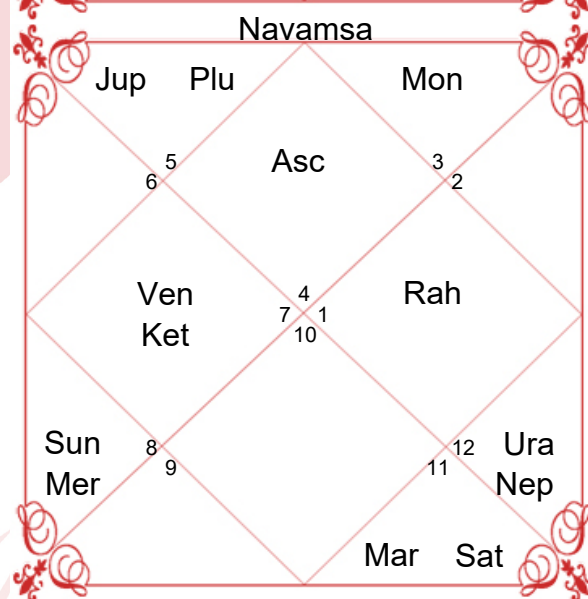

Varsh Phal Year 2036-2037

Planet	Sign	Degree	Position	Lord	Nakshatra	Pad	Lord	S. Lord
Asc	Scorpio	00°08'12"		Mar	Vishakha	4	Jup	Mon
Sun	Sagittarius	25°51'51"	Friend	Jup	P.Asadha	4	Ven	Mer
Mon	Taurus	19°33'57"	MolTkn	Ven	Rohini	3	Mon	Mer
Mar	Pisces	26°36'04"	Friend	Jup	Revati	3	Mer	Jup
Mer-R-C	Sagittarius	24°24'15"	ComNeutr	Jup	P.Asadha	4	Ven	Mer
Jup	Aries	16°24'17"	Friend	Mar	Bharani	1	Ven	Mon
Ven	Aquarius	03°17'10"	Friend	Sat	Dhanistha	3	Mar	Ven
Sat-R	Cancer	23°23'12"	Enemy	Mon	Ashlesha	3	Mer	Mar
Rah-R	Leo	02°22'50"	Enemy	Sun	Magha	1	Ket	Ven
Ket-R	Aquarius	02°22'50"	Enemy	Sat	Dhanistha	3	Mar	Ket