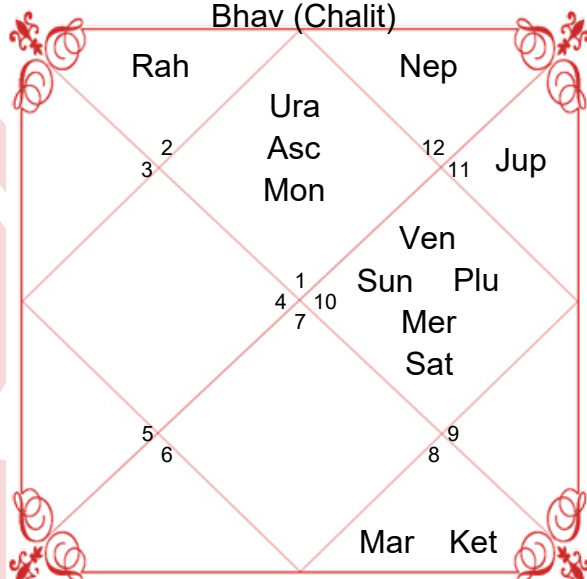

Bhav (Chalit)