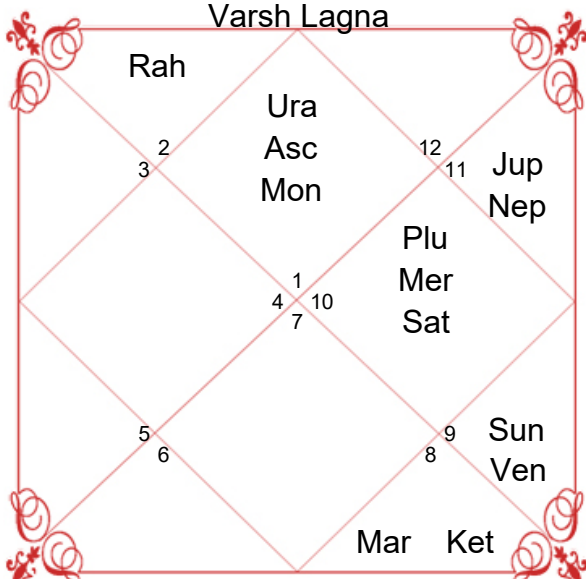

Varsh Phal Year 2022-2023

Planet	Sign	Degree	Position	Lord	Nakshatra	Pad	Lord	S. Lord
Asc	Aries	17°24'23"		Mar	Bharani	2	Ven	Mar
Sun	Sagittarius	25°51'53"	Friend	Jup	P.Asadha	4	Ven	Mer
Mon	Aries	02°10'18"	Neutrl	Mar	Ashwini	1	Ket	Ven
Mar	Scorpio	25°35'12"	OwnHS	Mar	Jyestha	3	Mer	Rah
Mer	Capricorn	14°38'47"	Neutrl	Sat	Sravana	2	Mon	Jup
Jup	Aquarius	08°16'08"	Neutrl	Sat	Satabhisaj	1	Rah	Rah
Ven-R-C	Sagittarius	23°46'24"	ComNeutrl	Jup	P.Asadha	4	Ven	Sat
Sat	Capricorn	18°46'34"	OwnHS	Sat	Sravana	3	Mon	Mer
Rah-R	Taurus	06°22'14"	Friend	Ven	Krittika	3	Sun	Mer
Ket-R	Scorpio	06°22'14"	Friend	Mar	Anuradha	1	Sat	Mer

Varsh Lagna