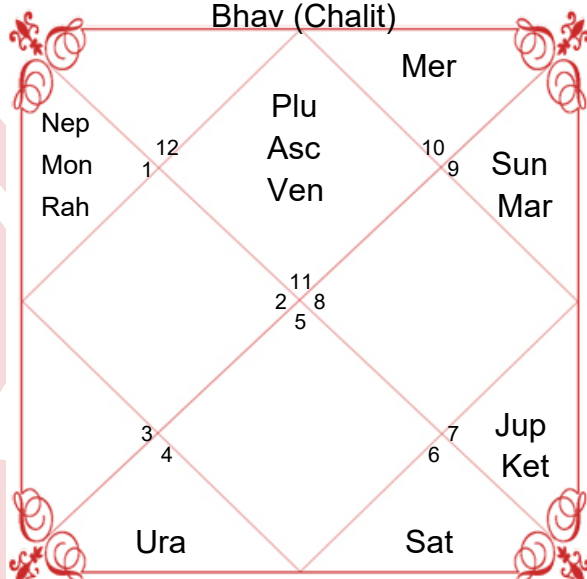

Bhav (Chalit)