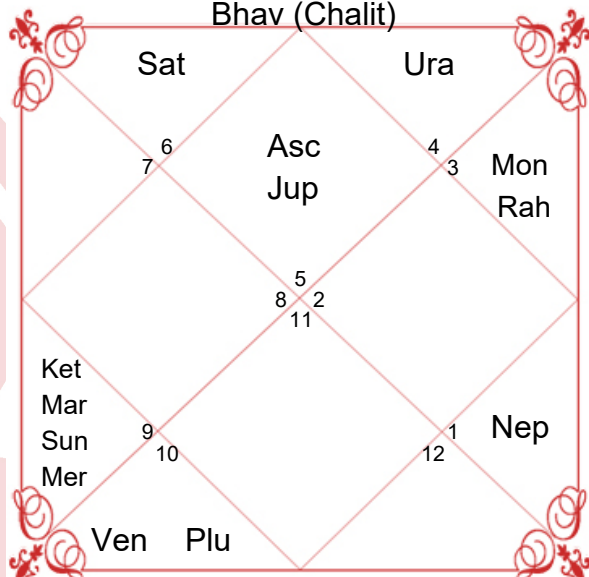

Bhav (Chalit)