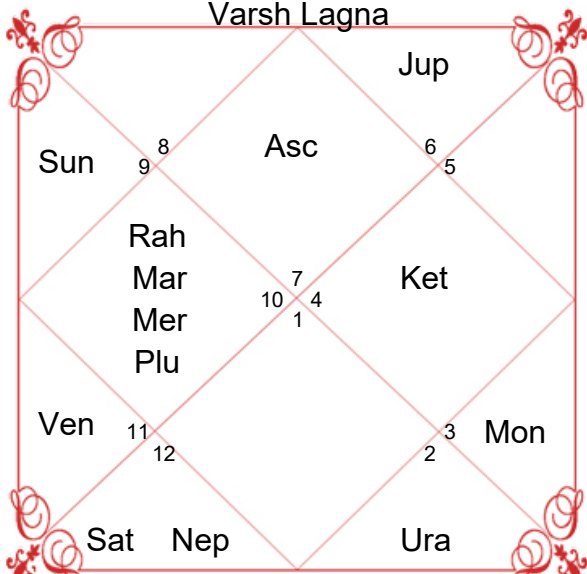

Moon Chart

Varsh Phal Year 2028-2029

Planet	Sign	Degree	Position	Lord	Nakshatra	Pad	Lord	S. Lord
Asc	Libra	14°28'01"		Ven	Swati	3	Rah	Ket
Sun	Sagittarius	25°51'59"	Friend	Jup	P.Asadha	4	Ven	Mer
Mon	Gemini	07°43'21"	Friend	Mer	Ardra	1	Rah	Rah
Mar-C	Capricorn	11°23'18"	ComExl	Sat	Sravana	1	Mon	Mar
Mer	Capricorn	12°48'46"	Neutrl	Sat	Sravana	1	Mon	Rah
Jup	Virgo	03°15'20"	Enemy	Mer	U.Phalguni	2	Sun	Sat
Ven	Aquarius	02°46'19"	Friend	Sat	Dhanistha	3	Mar	Ven
Sat	Pisces	27°03'32"	Neutrl	Jup	Revati	4	Mer	Jup
Rah-R	Capricorn	08°06'06"	Friend	Sat	U.Asadha	4	Sun	Ven
Ket-R	Cancer	08°06'06"	Enemy	Mon	Pushya	2	Sat	Ket

Varsh Lagna