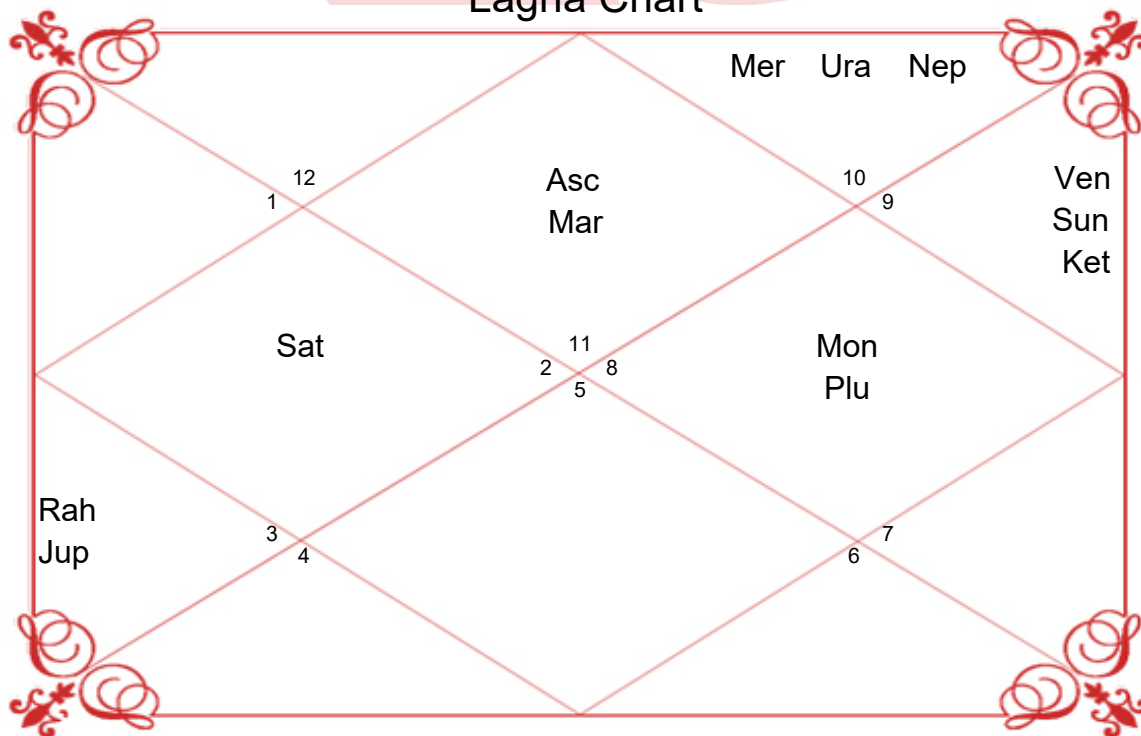

Planet's Position at Birth Time

Planet	Sign	Degree	Position	Lord	Nakshatra	Pad	Lord	S. Lord	
Asc	Aquarius	13°55'08"		Sat	Satabhisaj	3	Rah	Mer	
Sun	Sagittarius	25°51'58"	Friend	Jup	P.Asadha	4	Ven	Mer	
Mon	Scorpio	16°17'44"	Deb	Mar	Anuradha	4	Sat	Jup	
Mar	Aquarius	29°43'11"	Neutrl	Sat	P.Bhadrapada	3	Jup	Mon	
Mer	Capricorn	14°42'09"	Neutrl	Sat	Sravana	2	Mon	Jup	
Jup-R	Gemini	15°33'13"	Enemy	Mer	Ardra	3	Rah	Ven	
Ven-C	Sagittarius	24°50'26"	Neutrl	Com	Jup	P.Asadha	4	Ven	Mer
Sat-R	Taurus	14°54'48"	Friend	Ven	Rohini	2	Mon	Jup	
Rah-R	Gemini	03°14'26"	Neutrl	Mer	Mrigasira	3	Mar	Ven	
Ket-R	Sagittarius	03°14'26"	Neutrl	Jup	Mula	1	Ket	Sun	
Ura	Capricorn	29°01'24"		Sat	Dhanistha	2	Mar	Sat	
Nep	Capricorn	13°53'26"		Sat	Sravana	2	Mon	Jup	
Plu	Scorpio	22°28'29"		Mar	Jyestha	2	Mer	Mon	

Chitrapaksha Ayanamsha 23: 53: 7 Degree
True Position of Rahu and Ketu are given

Lagna Chart