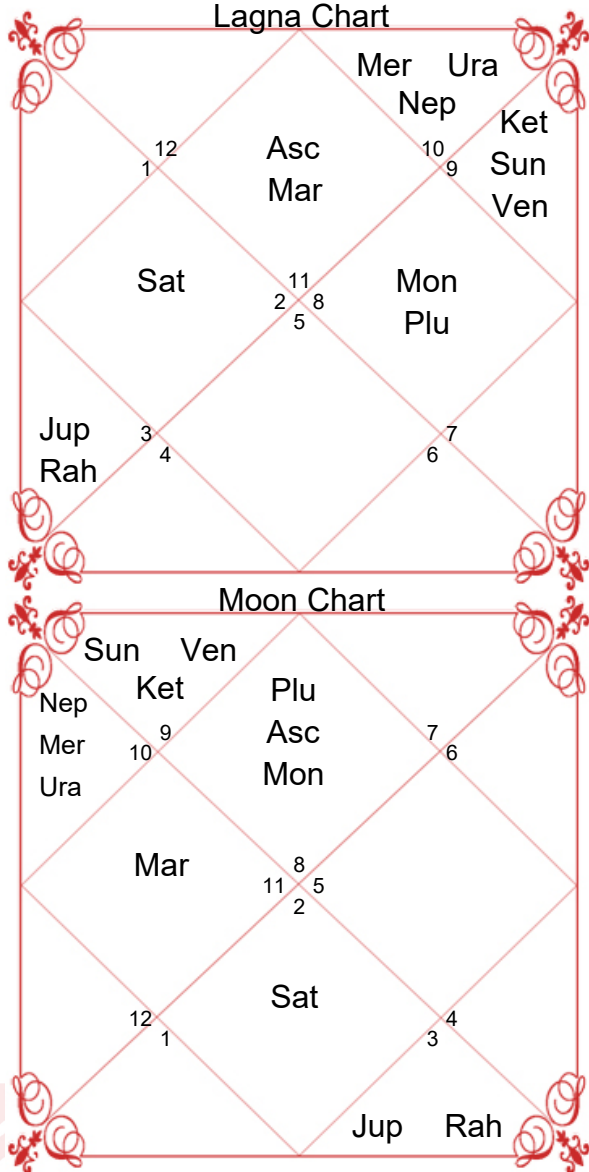

Planet's Position at Birth Time

Planet	Sign	Degree	Position	Lord	Nakshatra	Pad	Lord	S. Lord
Asc	Aquarius	13°55'08"		Sat	Satabhisaj	3	Rah	Mer
Sun	Sagittarius	25°51'58"	Friend	Jup	P.Asadha	4	Ven	Mer
Mon	Scorpio	16°17'44"	Deb	Mar	Anuradha	4	Sat	Jup
Mar	Aquarius	29°43'11"	Neutrl	Sat	P.Bhadrapada	3	Jup	Mon
Mer	Capricorn	14°42'09"	Neutrl	Sat	Sravana	2	Mon	Jup
Jup-R	Gemini	15°33'13"	Enemy	Mer	Ardra	3	Rah	Ven
Ven-C	Sagittarius	24°50'26"	ComNeutrl	Jup	P.Asadha	4	Ven	Mer
Sat-R	Taurus	14°54'48"	Friend	Ven	Rohini	2	Mon	Jup
Rah-R	Gemini	03°14'26"	Neutrl	Mer	Mrigasira	3	Mar	Ven
Ket-R	Sagittarius	03°14'26"	Neutrl	Jup	Mula	1	Ket	Sun

Lagna Chart