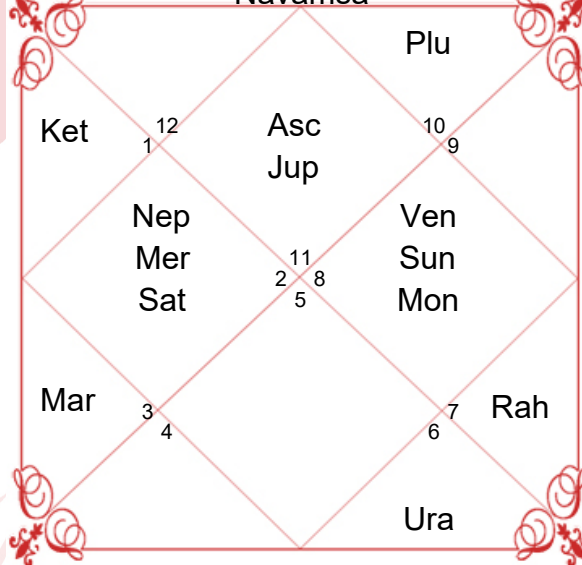

Planet's Position at Birth Time

Planet	Sign	Degree	Position	Lord	Nakshatra	Pad	Lord	S. Lord
Asc	Aquarius	13°55'08"		Sat	Satabhisaj	3	Rah	Mer
Sun	Sagittarius	25°51'58"	Friend	Jup	P.Asadha	4	Ven	Mer
Mon	Scorpio	16°17'44"	Deb	Mar	Anuradha	4	Sat	Jup
Mar	Aquarius	29°43'11"	Neutrl	Sat	P.Bhadrapada	3	Jup	Mon
Mer	Capricorn	14°42'09"	Neutrl	Sat	Sravana	2	Mon	Jup
Jup-R	Gemini	15°33'13"	Enemy	Mer	Ardra	3	Rah	Ven
Ven-C	Sagittarius	24°50'26"	ComNeutrl	Jup	P.Asadha	4	Ven	Mer
Sat-R	Taurus	14°54'48"	Friend	Ven	Rohini	2	Mon	Jup
Rah-R	Gemini	03°14'26"	Neutrl	Mer	Mrigasira	3	Mar	Ven
Ket-R	Sagittarius	03°14'26"	Neutrl	Jup	Mula	1	Ket	Sun

Navamsa