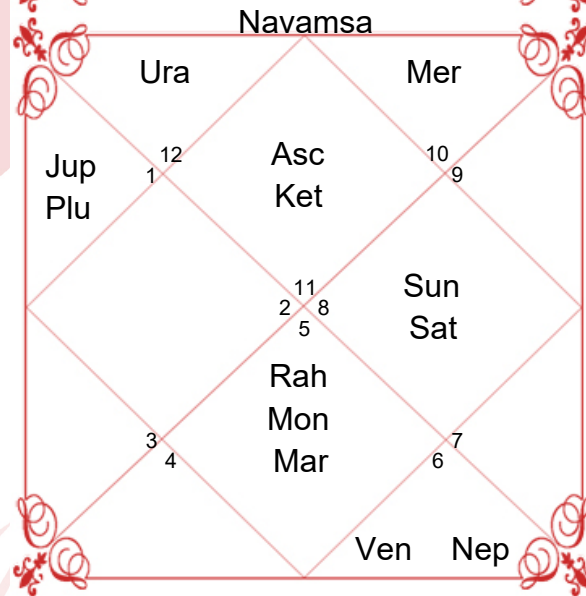

Varsh Phal Year 2027-2028

Planet	Sign	Degree	Position	Lord	Nakshatra	Pad	Lord	S. Lord
Asc	Cancer	24°03'41"		Mon	Ashlesha	3	Mer	Mar
Sun	Sagittarius	25°52'01"	Friend	Jup	P.Asadha	4	Ven	Mer
Mon	Capricorn	25°38'23"	Neutrl	Sat	Dhanistha	1	Mar	Rah
Mar-R	Leo	16°11'28"	Friend	Sun	P.Phalguni	1	Ven	Sun
Mer-C	Capricorn	01°19'42"	ComNeutrl	Sat	U.Asadha	2	Sun	Jup
Jup-R	Leo	01°29'14"	Friend	Sun	Magha	1	Ket	Ven
Ven	Scorpio	09°09'14"	Neutrl	Mar	Anuradha	2	Sat	Ven
Sat	Pisces	14°32'07"	Neutrl	Jup	U.Bhadrapada	4	Sat	Rah
Rah-R	Capricorn	26°26'38"	Friend	Sat	Dhanistha	1	Mar	Jup
Ket-R	Cancer	26°26'38"	Enemy	Mon	Ashlesha	3	Mer	Jup