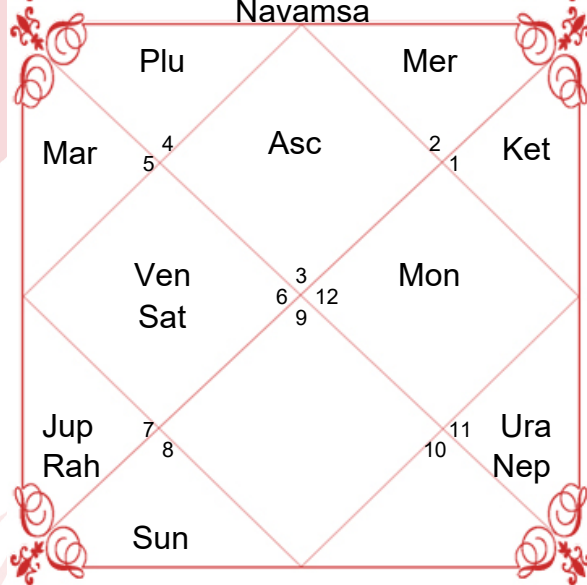

Varsh Lagna

Bhav (Chalit)

Moon Chart

Navamsa

Sample  
Harsha Bala

	Sun	Mon	Mar	Mer	Jup	Ven	Sat
First Bala	0	0	0	0	0	0	5
Second Bala	0	0	5	0	5	0	0
Third Bala	5	0	5	0	0	0	0
Fourth Bala	0	5	0	5	0	5	5
Total	5	5	10	5	5	5	10