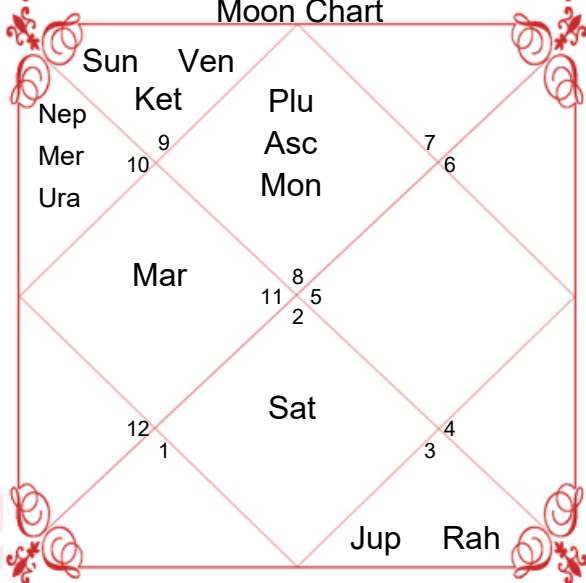

Planet's Position at Birth Time

Planet	Sign	Degree	Position	Lord	Nakshatra	Pad	Lord	S. Lord
Asc	Aquarius	13°55'08"		Sat	Satabhisaj	3	Rah	Mer
Sun	Sagittarius	25°51'58"	Friend	Jup	P.Asadha	4	Ven	Mer
Mon	Scorpio	16°17'44"	Deb	Mar	Anuradha	4	Sat	Jup
Mar	Aquarius	29°43'11"	Neutrl	Sat	P.Bhadrapada	3	Jup	Mon
Mer	Capricorn	14°42'09"	Neutrl	Sat	Sravana	2	Mon	Jup
Jup-R	Gemini	15°33'13"	Enemy	Mer	Ardra	3	Rah	Ven
Ven-C	Sagittarius	24°50'26"	ComNeutrl	Jup	P.Asadha	4	Ven	Mer
Sat-R	Taurus	14°54'48"	Friend	Ven	Rohini	2	Mon	Jup
Rah-R	Gemini	03°14'26"	Neutrl	Mer	Mrigasira	3	Mar	Ven
Ket-R	Sagittarius	03°14'26"	Neutrl	Jup	Mula	1	Ket	Sun

Moon Chart