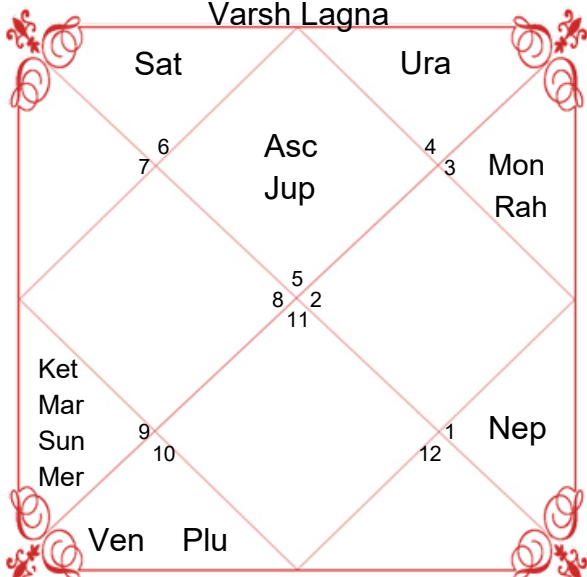

Varsh Phal Year 2039-2040

Planet	Sign	Degree	Position	Lord	Nakshatra	Pad	Lord	S. Lord
Asc	Leo	17°54'20"		Sun	P.Phalguni	2	Ven	Mar
Sun	Sagittarius	25°51'43"	Friend	Jup	P.Asadha	4	Ven	Mer
Mon	Gemini	27°59'45"	Friend	Mer	Punarvasu	3	Jup	Ven
Mar	Sagittarius	04°35'15"	Friend	Jup	Mula	2	Ket	Mon
Mer-C	Sagittarius	17°11'09"	ComNeutr	Jup	P.Asadha	2	Ven	Mon
Jup-R	Leo	06°06'13"	Friend	Sun	Magha	2	Ket	Rah
Ven	Capricorn	16°24'37"	Friend	Sat	Sravana	2	Mon	Sat
Sat-R	Virgo	04°53'19"	Friend	Mer	U.Phalguni	3	Sun	Sat
Rah-R	Gemini	06°48'18"	Neutr	Mer	Ardra	1	Rah	Rah
Ket-R	Sagittarius	06°48'18"	Neutr	Jup	Mula	3	Ket	Rah

Varsh Lagna