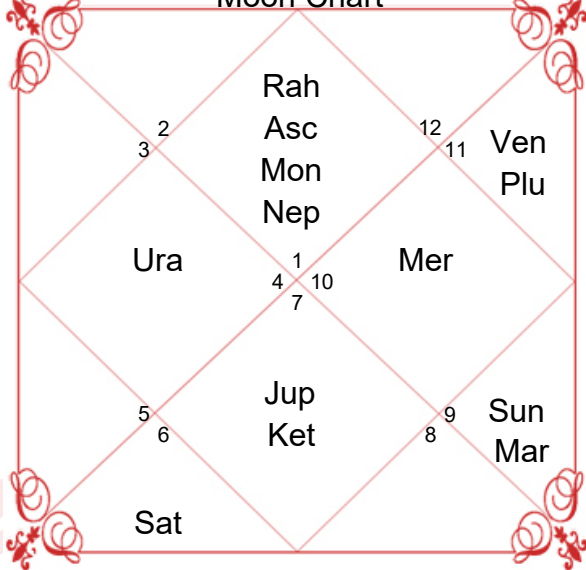

Varsh Phal Year 2041-2042

Planet	Sign	Degree	Position	Lord	Nakshatra	Pad	Lord	S. Lord
Asc	Aquarius	13°42'49"		Sat	Satabhisaj	3	Rah	Mer
Sun	Sagittarius	25°52'07"	Friend	Jup	P.Asadha	4	Ven	Mer
Mon	Aries	05°16'27"	Neutrl	Mar	Ashwini	2	Ket	Mar
Mar-C	Sagittarius	19°38'21"	ComFriend	Jup	P.Asadha	2	Ven	Rah
Mer	Capricorn	11°24'54"	Neutrl	Sat	Sravana	1	Mon	Mar
Jup	Libra	05°24'26"	Enemy	Ven	Chitra	4	Mar	Sun
Ven	Aquarius	12°59'39"	Friend	Sat	Satabhisaj	2	Rah	Mer
Sat	Virgo	29°34'26"	Friend	Mer	Chitra	2	Mar	Sat
Rah-R	Aries	28°33'43"	Enemy	Mar	Krittika	1	Sun	Mar
Ket-R	Libra	28°33'43"	Friend	Ven	Vishakha	3	Jup	Ven

Moon Chart