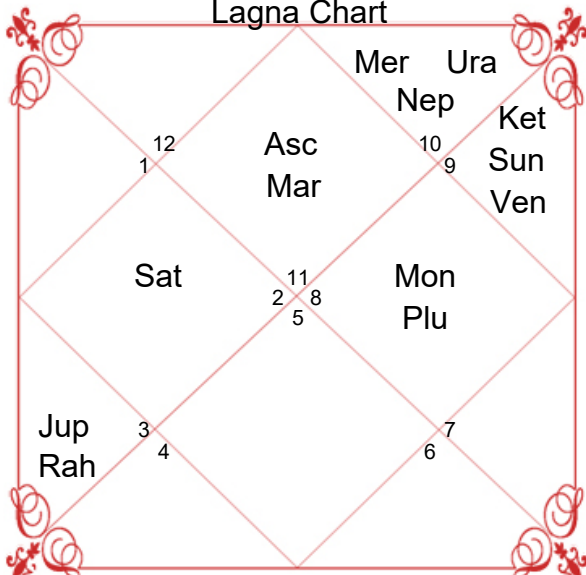

Planet's Position at Birth Time

Planet	Sign	Degree	Position	Lord	Nakshatra	Pad	Lord	S. Lord
Asc	Aquarius	13°55'08"		Sat	Satabhisaj	3	Rah	Mer
Sun	Sagittarius	25°51'58"	Friend	Jup	P.Asadha	4	Ven	Mer
Mon	Scorpio	16°17'44"	Deb	Mar	Anuradha	4	Sat	Jup
Mar	Aquarius	29°43'11"	Neutrl	Sat	P.Bhadrapada	3	Jup	Mon
Mer	Capricorn	14°42'09"	Neutrl	Sat	Sravana	2	Mon	Jup
Jup-R	Gemini	15°33'13"	Enemy	Mer	Ardra	3	Rah	Ven
Ven-C	Sagittarius	24°50'26"	ComNeutrl	Jup	P.Asadha	4	Ven	Mer
Sat-R	Taurus	14°54'48"	Friend	Ven	Rohini	2	Mon	Jup
Rah-R	Gemini	03°14'26"	Neutrl	Mer	Mrigasira	3	Mar	Ven
Ket-R	Sagittarius	03°14'26"	Neutrl	Jup	Mula	1	Ket	Sun

Lagna Chart