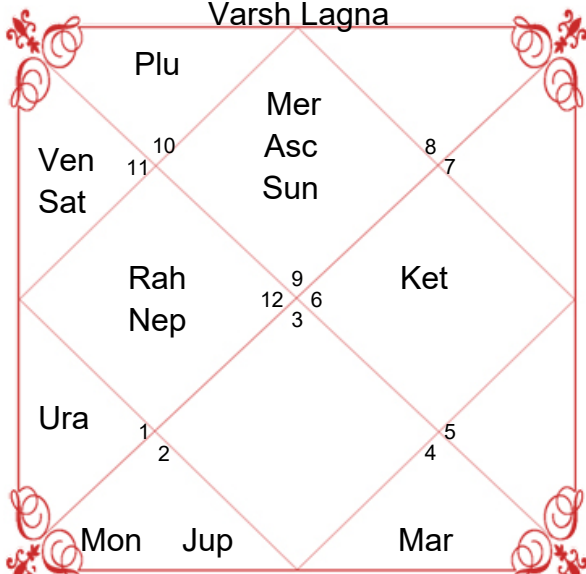

Varsh Phal Year 2025-2026

Planet	Sign	Degree	Position	Lord	Nakshatra	Pad	Lord	S. Lord
Asc	Sagittarius	29°00'56"		Jup	U.Asadha	1	Sun	Mar
Sun	Sagittarius	25°52'00"	Friend	Jup	P.Asadha	4	Ven	Mer
Mon	Taurus	06°20'08"	MolTkn	Ven	Krittika	3	Sun	Mer
Mar-R	Cancer	04°24'01"	Deb	Mon	Pushya	1	Sat	Sat
Mer	Sagittarius	08°09'07"	Neutrl	Jup	Mula	3	Ket	Jup
Jup-R	Taurus	18°08'45"	Enemy	Ven	Rohini	3	Mon	Mer
Ven	Aquarius	13°01'54"	Friend	Sat	Satabhisaj	2	Rah	Mer
Sat	Aquarius	21°03'26"	OwnHS	Sat	P.Bhadrapada	1	Jup	Jup
Rah-R	Pisces	06°04'47"	Neutrl	Jup	U.Bhadrapada	1	Sat	Mer
Ket-R	Virgo	06°04'47"	Neutrl	Mer	U.Phalguni	3	Sun	Mer

Varsh Lagna