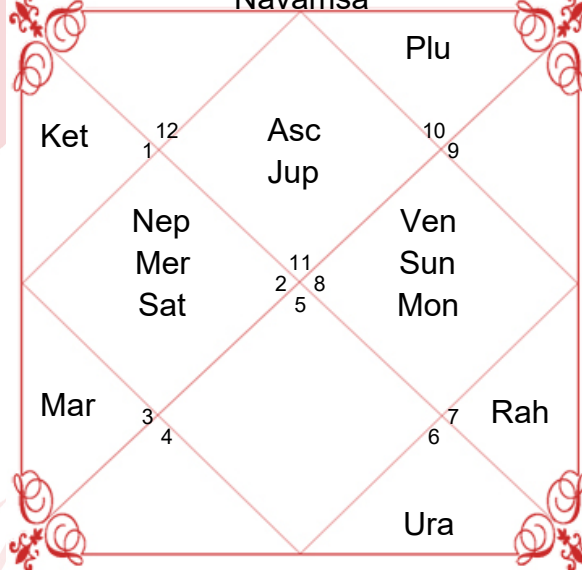

Lagna Chart

Bhav (Chalit)

Moon Chart

Navamsa