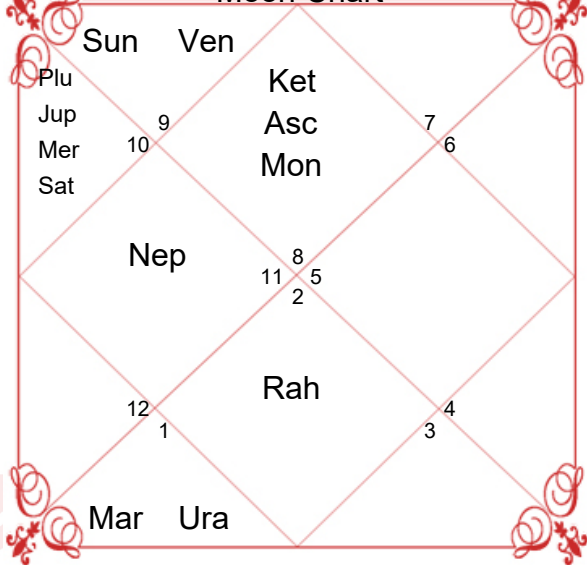

Varsh Phal Year 2021-2022

Planet	Sign	Degree	Position	Lord	Nakshatra	Pad	Lord	S. Lord
Asc	Sagittarius	19°37'56"		Jup	P.Asadha	2	Ven	Rah
Sun	Sagittarius	25°51'59"	Friend	Jup	P.Asadha	4	Ven	Mer
Mon	Scorpio	14°19'42"	Deb	Mar	Anuradha	4	Sat	Rah
Mar	Aries	07°18'14"	MolTkn	Mar	Ashwini	3	Ket	Rah
Mer-C	Capricorn	08°24'28"	ComNeutrI	Sat	U.Asadha	4	Sun	Ven
Jup	Capricorn	10°43'40"	Deb	Sat	Sravana	1	Mon	Mon
Ven	Sagittarius	07°36'55"	NeutrI	Jup	Mula	3	Ket	Jup
Sat-C	Capricorn	08°31'33"	ComOwnHS	Sat	U.Asadha	4	Sun	Ven
Rah-R	Taurus	25°34'49"	Friend	Ven	Mrigasira	1	Mar	Rah
Ket-R	Scorpio	25°34'49"	Friend	Mar	Jyestha	3	Mer	Rah

Varsh Lagna

Bhav (Chalit)

Moon Chart

Navamsa