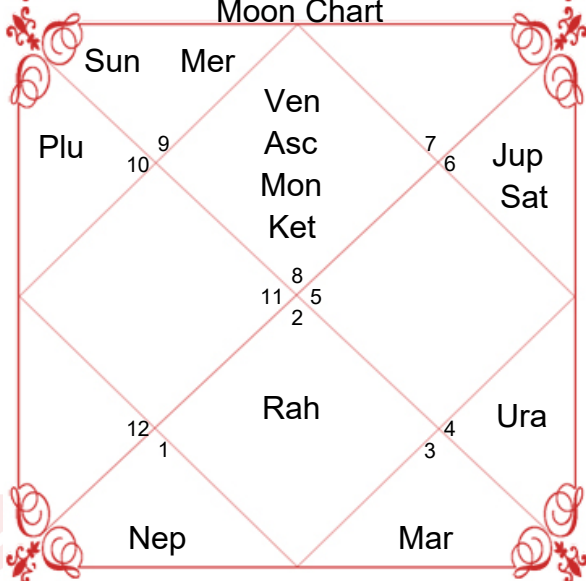

Varsh Phal Year 2040-2041

Planet	Sign	Degree	Position	Lord	Nakshatra	Pad	Lord	S. Lord
Asc	Scorpio	07°57'12"		Mar	Anuradha	2	Sat	Ket
Sun	Sagittarius	25°51'57"	Friend	Jup	P.Asadha	4	Ven	Mer
Mon	Scorpio	10°50'23"	Deb	Mar	Anuradha	3	Sat	Sun
Mar-R	Gemini	14°14'55"	Enemy	Mer	Ardra	3	Rah	Mer
Mer-C	Sagittarius	29°25'54"	ComNeutr	Jup	U.Asadha	1	Sun	Rah
Jup	Virgo	07°22'39"	Enemy	Mer	U.Phalguni	4	Sun	Ket
Ven	Scorpio	21°29'22"	Neutr	Mar	Jyestha	2	Mer	Ven
Sat	Virgo	17°30'50"	Friend	Mer	Hasta	3	Mon	Sat
Rah-R	Taurus	18°04'04"	Friend	Ven	Rohini	3	Mon	Mer
Ket-R	Scorpio	18°04'04"	Friend	Mar	Jyestha	1	Mer	Mer

Moon Chart