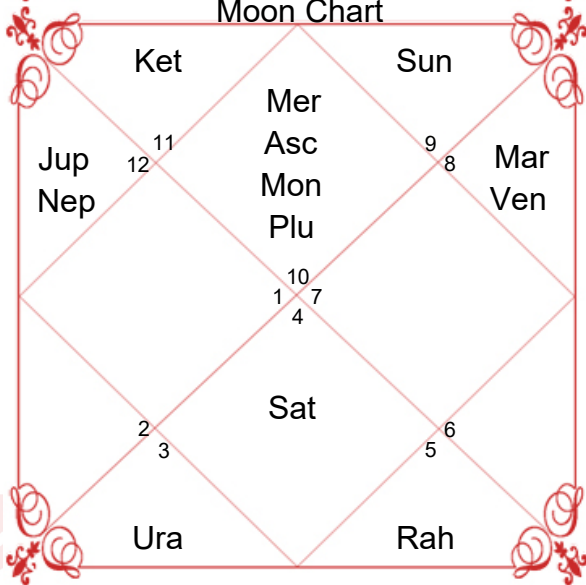

Varsh Phal Year 2035-2036

Planet	Sign	Degree	Position	Lord	Nakshatra	Pad	Lord	S. Lord
Asc	Leo	09°53'40"		Sun	Magha	3	Ket	Sat
Sun	Sagittarius	25°51'50"	Friend	Jup	P.Asadha	4	Ven	Mer
Mon	Capricorn	07°22'51"	Neutrl	Sat	U.Asadha	4	Sun	Ket
Mar	Scorpio	05°04'02"	OwnHS	Mar	Anuradha	1	Sat	Sat
Mer	Capricorn	14°57'10"	Neutrl	Sat	Sravana	2	Mon	Jup
Jup	Pisces	12°38'24"	OwnHS	Jup	U.Bhadrapada	3	Sat	Mar
Ven	Scorpio	09°16'19"	Neutrl	Mar	Anuradha	2	Sat	Ven
Sat-R	Cancer	08°30'13"	Enemy	Mon	Pushya	2	Sat	Ven
Rah-R	Leo	21°36'54"	Enemy	Sun	P.Phalguni	3	Ven	Jup
Ket-R	Aquarius	21°36'54"	Enemy	Sat	P.Bhadrapada	1	Jup	Jup

Moon Chart