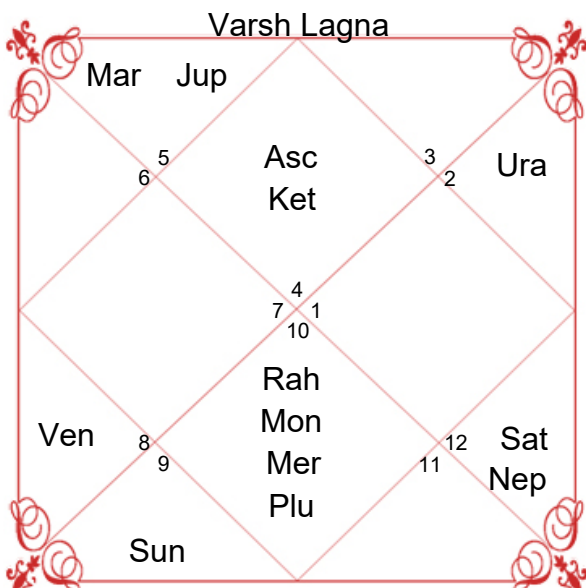

Varsh Phal Year 2027-2028

Planet	Sign	Degree	Position	Lord	Nakshatra	Pad	Lord	S. Lord
Asc	Cancer	24°03'41"		Mon	Ashlesha	3	Mer	Mar
Sun	Sagittarius	25°52'01"	Friend	Jup	P.Asadha	4	Ven	Mer
Mon	Capricorn	25°38'23"	Neutrl	Sat	Dhanistha	1	Mar	Rah
Mar-R	Leo	16°11'28"	Friend	Sun	P.Phalguni	1	Ven	Sun
Mer-C	Capricorn	01°19'42"	ComNeutrl	Sat	U.Asadha	2	Sun	Jup
Jup-R	Leo	01°29'14"	Friend	Sun	Magha	1	Ket	Ven
Ven	Scorpio	09°09'14"	Neutrl	Mar	Anuradha	2	Sat	Ven
Sat	Pisces	14°32'07"	Neutrl	Jup	U.Bhadrapada	4	Sat	Rah
Rah-R	Capricorn	26°26'38"	Friend	Sat	Dhanistha	1	Mar	Jup
Ket-R	Cancer	26°26'38"	Enemy	Mon	Ashlesha	3	Mer	Jup