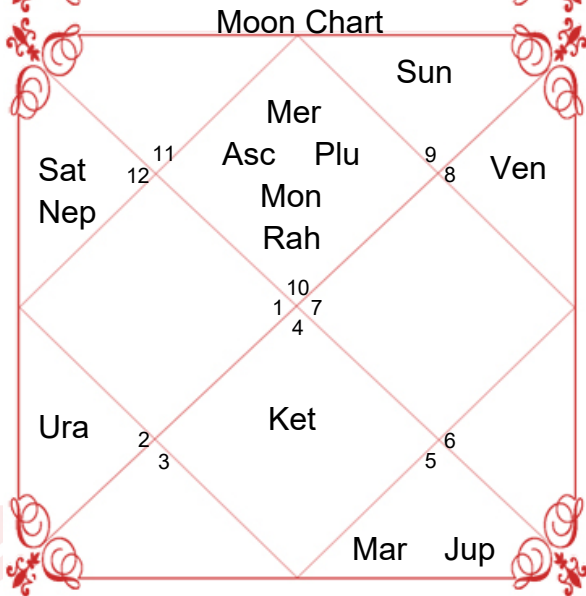

Varsh Phal Year 2027-2028

Planet	Sign	Degree	Position	Lord	Nakshatra	Pad	Lord	S. Lord
Asc	Cancer	24°03'41"		Mon	Ashlesha	3	Mer	Mar
Sun	Sagittarius	25°52'01"	Friend	Jup	P.Asadha	4	Ven	Mer
Mon	Capricorn	25°38'23"	Neutrl	Sat	Dhanistha	1	Mar	Rah
Mar-R	Leo	16°11'28"	Friend	Sun	P.Phalguni	1	Ven	Sun
Mer-C	Capricorn	01°19'42"	ComNeutrl	Sat	U.Asadha	2	Sun	Jup
Jup-R	Leo	01°29'14"	Friend	Sun	Magha	1	Ket	Ven
Ven	Scorpio	09°09'14"	Neutrl	Mar	Anuradha	2	Sat	Ven
Sat	Pisces	14°32'07"	Neutrl	Jup	U.Bhadrapada	4	Sat	Rah
Rah-R	Capricorn	26°26'38"	Friend	Sat	Dhanistha	1	Mar	Jup
Ket-R	Cancer	26°26'38"	Enemy	Mon	Ashlesha	3	Mer	Jup