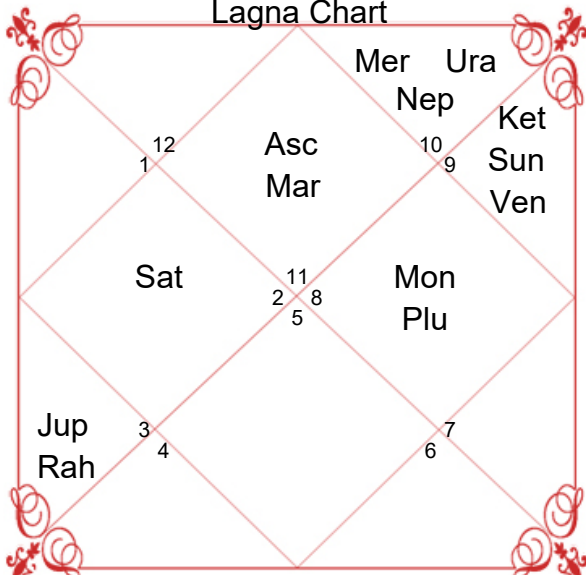

Planet's Position at Birth Time

Planet	Sign	Degree	Position	Lord	Nakshatra	Pad	Lord	S. Lord
Asc	Aquarius	13°55'08"		Sat	Satabhisaj	3	Rah	Mer
Sun	Sagittarius	25°51'58"	Friend	Jup	P.Asadha	4	Ven	Mer
Mon	Scorpio	16°17'44"	Deb	Mar	Anuradha	4	Sat	Jup
Mar	Aquarius	29°43'11"	Neutrl	Sat	P.Bhadrapada	3	Jup	Mon
Mer	Capricorn	14°42'09"	Neutrl	Sat	Sravana	2	Mon	Jup
Jup-R	Gemini	15°33'13"	Enemy	Mer	Ardra	3	Rah	Ven
Ven-C	Sagittarius	24°50'26"	ComNeutrl	Jup	P.Asadha	4	Ven	Mer
Sat-R	Taurus	14°54'48"	Friend	Ven	Rohini	2	Mon	Jup
Rah-R	Gemini	03°14'26"	Neutrl	Mer	Mrigasira	3	Mar	Ven
Ket-R	Sagittarius	03°14'26"	Neutrl	Jup	Mula	1	Ket	Sun

Lagna Chart