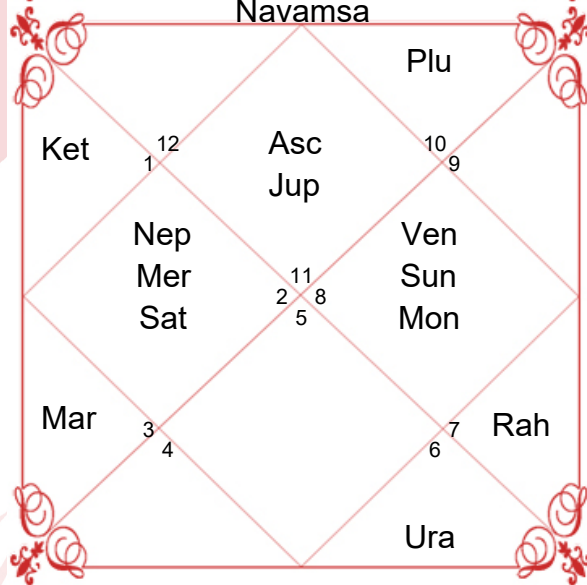

Lagna Chart

Bhav (Chalit)

Moon Chart

Navamsa