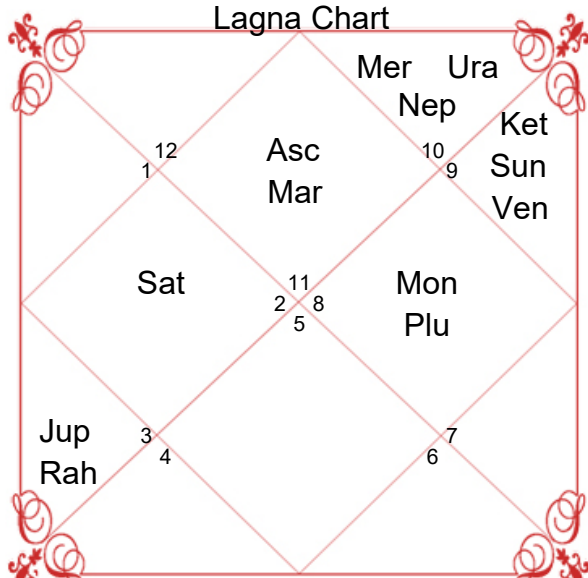

Planet's Position at Birth Time

Planet	Sign	Degree	Position	Lord	Nakshatra	Pad	Lord	S. Lord
Asc	Aquarius	13°55'08"		Sat	Satabhisaj	3	Rah	Mer
Sun	Sagittarius	25°51'58"	Friend	Jup	P.Asadha	4	Ven	Mer
Mon	Scorpio	16°17'44"	Deb	Mar	Anuradha	4	Sat	Jup
Mar	Aquarius	29°43'11"	Neutrl	Sat	P.Bhadrapada	3	Jup	Mon
Mer	Capricorn	14°42'09"	Neutrl	Sat	Sravana	2	Mon	Jup
Jup-R	Gemini	15°33'13"	Enemy	Mer	Ardra	3	Rah	Ven
Ven-C	Sagittarius	24°50'26"	ComNeutrl	Jup	P.Asadha	4	Ven	Mer
Sat-R	Taurus	14°54'48"	Friend	Ven	Rohini	2	Mon	Jup
Rah-R	Gemini	03°14'26"	Neutrl	Mer	Mrigasira	3	Mar	Ven
Ket-R	Sagittarius	03°14'26"	Neutrl	Jup	Mula	1	Ket	Sun

Lagna Chart