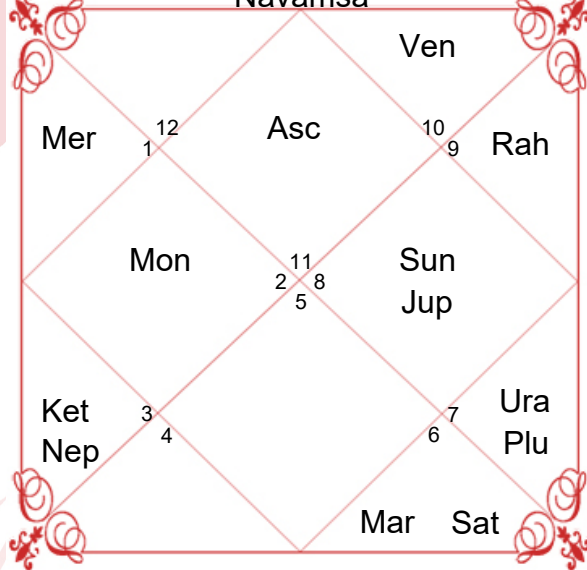

Varsh Lagna

Bhav (Chalit)

Moon Chart

Navamsa

Sample  
Harsha Bala

	Sun	Mon	Mar	Mer	Jup	Ven	Sat
First Bala	0	5	0	0	0	0	0
Second Bala	0	0	0	0	0	0	0
Third Bala	5	5	5	0	0	5	5
Fourth Bala	5	0	5	0	5	0	0
Total	10	10	10	0	5	5	5