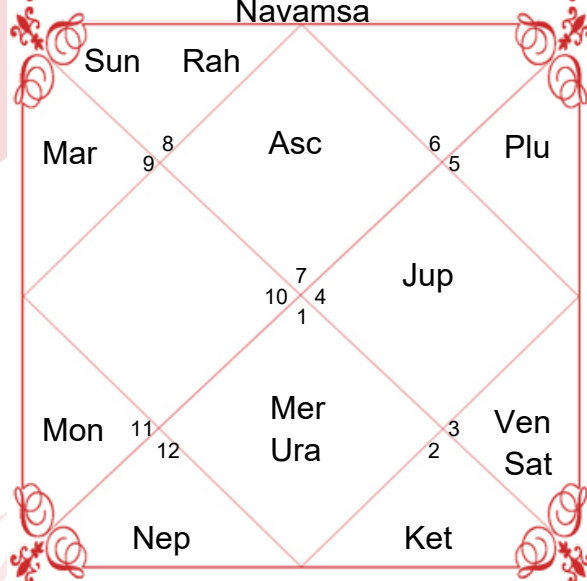

Varsh Lagna

Bhav (Chalit)

Moon Chart

Navamsa

Sample  
Harsha Bala

	Sun	Mon	Mar	Mer	Jup	Ven	Sat
First Bala	0	0	0	0	0	0	0
Second Bala	0	0	5	0	0	0	0
Third Bala	5	5	5	0	5	0	5
Fourth Bala	5	0	5	0	5	0	0
Total	10	5	15	0	10	0	5