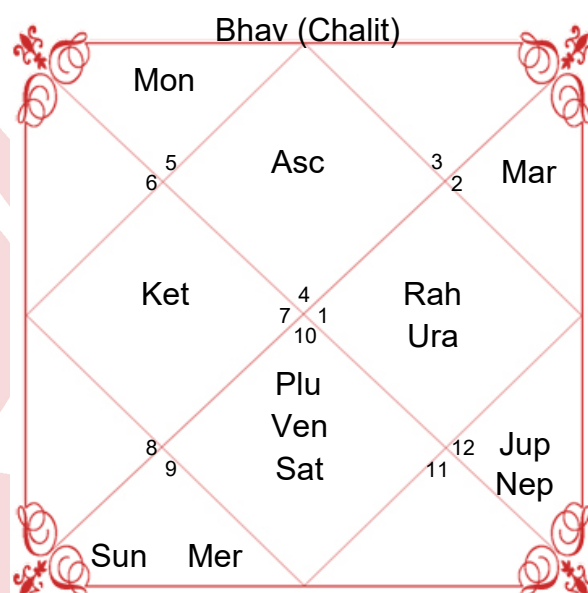

Varsh Phal Year 2023-2024

Planet	Sign	Degree	Position	Lord	Nakshatra	Pad	Lord	S. Lord
Asc	Cancer	16°13'41"		Mon	Pushya	4	Sat	Jup
Sun	Sagittarius	25°51'37"	Friend	Jup	P.Asadha	4	Ven	Mer
Mon	Leo	05°03'51"	Friend	Sun	Magha	2	Ket	Mar
Mar-R	Taurus	13°59'14"	Neutrl	Ven	Rohini	2	Mon	Jup
Mer-R-C	Sagittarius	18°50'05"	ComNeutrl	Jup	P.Asadha	2	Ven	Rah
Jup	Pisces	08°17'19"	OwnHS	Jup	U.Bhadrapada	2	Sat	Ven
Ven	Capricorn	15°11'09"	Friend	Sat	Sravana	2	Mon	Jup
Sat	Capricorn	29°14'10"	OwnHS	Sat	Dhanistha	2	Mar	Sat
Rah-R	Aries	16°15'03"	Enemy	Mar	Bharani	1	Ven	Mon
Ket-R	Libra	16°15'03"	Friend	Ven	Swati	3	Rah	Ven