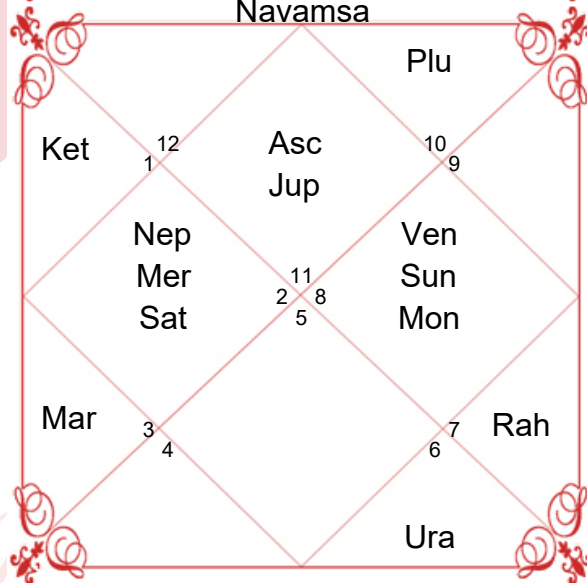

Planet's Position at Birth Time

Planet	Sign	Degree	Position	Lord	Nakshatra	Pad	Lord	S. Lord
Asc	Aquarius	13°55'08"		Sat	Satabhisaj	3	Rah	Mer
Sun	Sagittarius	25°51'58"	Friend	Jup	P.Asadha	4	Ven	Mer
Mon	Scorpio	16°17'44"	Deb	Mar	Anuradha	4	Sat	Jup
Mar	Aquarius	29°43'11"	Neutrl	Sat	P.Bhadrapada	3	Jup	Mon
Mer	Capricorn	14°42'09"	Neutrl	Sat	Sravana	2	Mon	Jup
Jup-R	Gemini	15°33'13"	Enemy	Mer	Ardra	3	Rah	Ven
Ven-C	Sagittarius	24°50'26"	ComNeutrl	Jup	P.Asadha	4	Ven	Mer
Sat-R	Taurus	14°54'48"	Friend	Ven	Rohini	2	Mon	Jup
Rah-R	Gemini	03°14'26"	Neutrl	Mer	Mrigasira	3	Mar	Ven
Ket-R	Sagittarius	03°14'26"	Neutrl	Jup	Mula	1	Ket	Sun

Navamsa