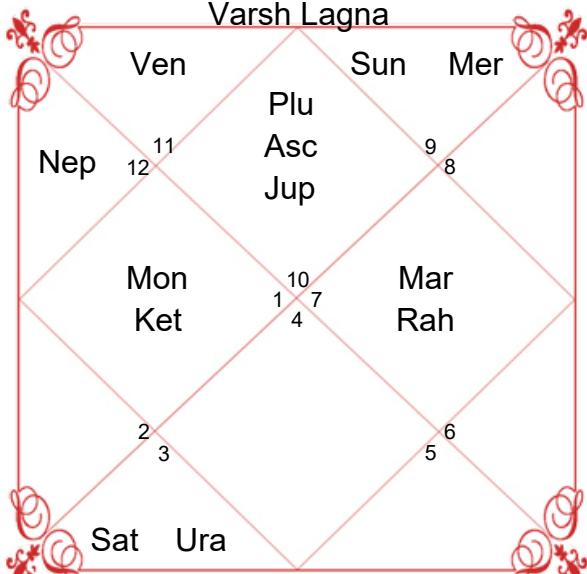

Moon Chart

Varsh Phal Year 2033-2034

Planet	Sign	Degree	Position	Lord	Nakshatra	Pad	Lord	S. Lord
Asc	Capricorn	19°49'25"		Sat	Sravana	3	Mon	Ket
Sun	Sagittarius	25°51'57"	Friend	Jup	P.Asadha	4	Ven	Mer
Mon	Aries	21°03'45"	Neutrl	Mar	Bharani	3	Ven	Jup
Mar	Libra	19°46'19"	Neutrl	Ven	Swati	4	Rah	Mar
Mer-C	Sagittarius	24°06'13"	ComNeutrl	Jup	P.Asadha	4	Ven	Mer
Jup	Capricorn	14°25'43"	Deb	Sat	Sravana	2	Mon	Jup
Ven	Aquarius	13°02'09"	Friend	Sat	Satabhisaj	2	Rah	Mer
Sat-R	Gemini	08°03'52"	Friend	Mer	Ardra	1	Rah	Rah
Rah-R	Libra	02°26'08"	Friend	Ven	Chitra	3	Mar	Ket
Ket-R	Aries	02°26'08"	Friend	Mar	Ashwini	1	Ket	Ven

Varsh Lagna