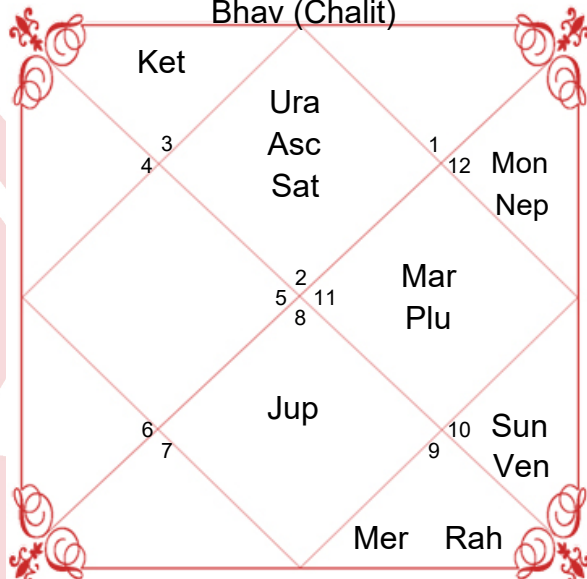

Bhav (Chalit)