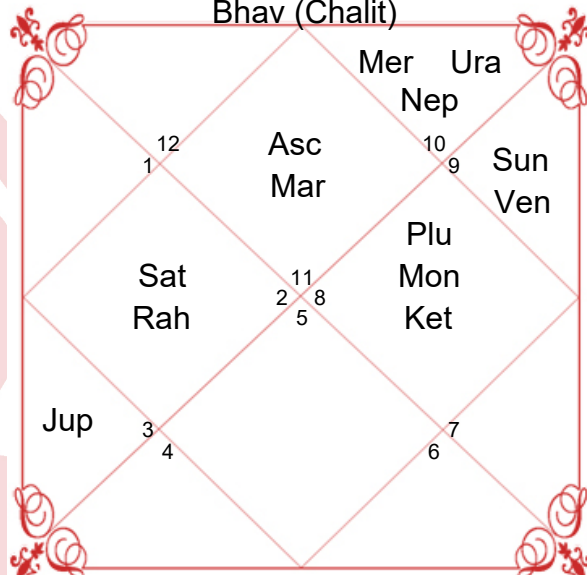

Bhav (Chalit)