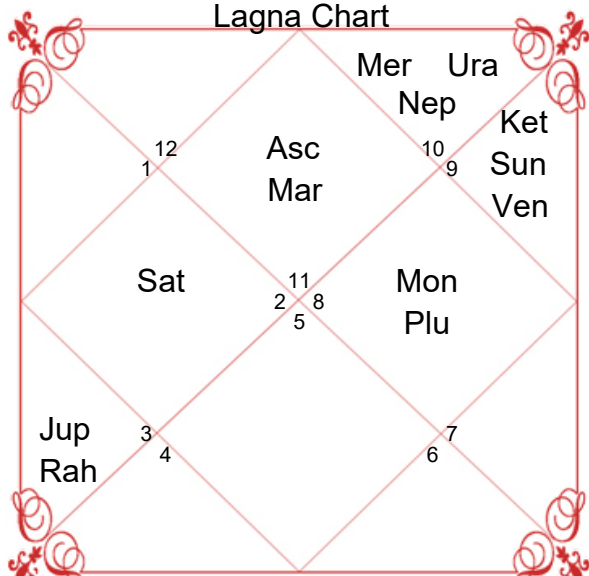

Planet's Position at Birth Time

Planet	Sign	Degree	Position	Lord	Nakshatra	Pad	Lord	S. Lord
Asc	Aquarius	13°55'08"		Sat	Satabhisaj	3	Rah	Mer
Sun	Sagittarius	25°51'58"	Friend	Jup	P.Asadha	4	Ven	Mer
Mon	Scorpio	16°17'44"	Deb	Mar	Anuradha	4	Sat	Jup
Mar	Aquarius	29°43'11"	Neutrl	Sat	P.Bhadrapada	3	Jup	Mon
Mer	Capricorn	14°42'09"	Neutrl	Sat	Sravana	2	Mon	Jup
Jup-R	Gemini	15°33'13"	Enemy	Mer	Ardra	3	Rah	Ven
Ven-C	Sagittarius	24°50'26"	ComNeutrl	Jup	P.Asadha	4	Ven	Mer
Sat-R	Taurus	14°54'48"	Friend	Ven	Rohini	2	Mon	Jup
Rah-R	Gemini	03°14'26"	Neutrl	Mer	Mrigasira	3	Mar	Ven
Ket-R	Sagittarius	03°14'26"	Neutrl	Jup	Mula	1	Ket	Sun

Lagna Chart