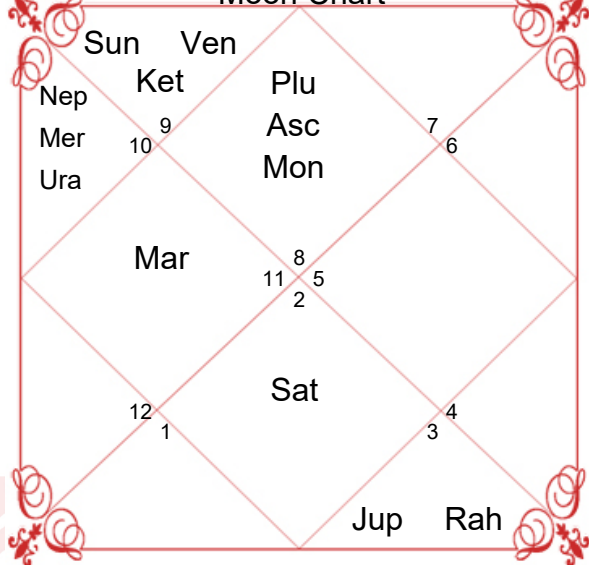

Planet's Position at Birth Time

Planet	Sign	Degree	Position	Lord	Nakshatra	Pad	Lord	S. Lord
Asc	Aquarius	13°55'08"		Sat	Satabhisaj	3	Rah	Mer
Sun	Sagittarius	25°51'58"	Friend	Jup	P.Asadha	4	Ven	Mer
Mon	Scorpio	16°17'44"	Deb	Mar	Anuradha	4	Sat	Jup
Mar	Aquarius	29°43'11"	Neutrl	Sat	P.Bhadrapada	3	Jup	Mon
Mer	Capricorn	14°42'09"	Neutrl	Sat	Sravana	2	Mon	Jup
Jup-R	Gemini	15°33'13"	Enemy	Mer	Ardra	3	Rah	Ven
Ven-C	Sagittarius	24°50'26"	ComNeutrl	Jup	P.Asadha	4	Ven	Mer
Sat-R	Taurus	14°54'48"	Friend	Ven	Rohini	2	Mon	Jup
Rah-R	Gemini	03°14'26"	Neutrl	Mer	Mrigasira	3	Mar	Ven
Ket-R	Sagittarius	03°14'26"	Neutrl	Jup	Mula	1	Ket	Sun

Moon Chart