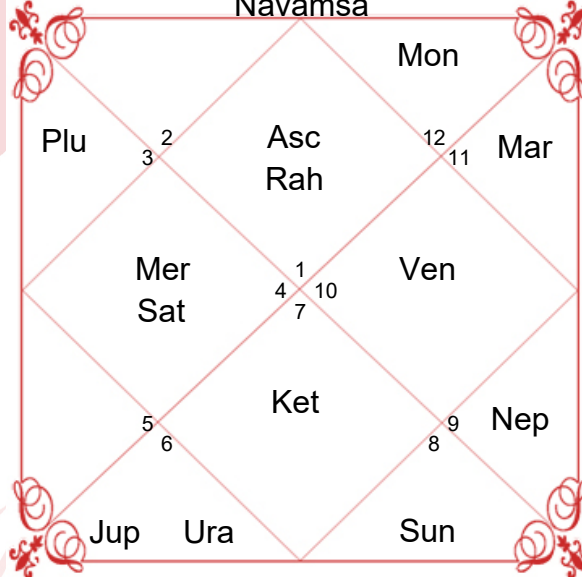

Varsh Lagna

Bhav (Chalit)

Moon Chart

Navamsa

Sample  
Harsha Bala

	Sun	Mon	Mar	Mer	Jup	Ven	Sat
First Bala	0	0	0	0	0	0	0
Second Bala	0	0	0	0	5	0	0
Third Bala	0	5	5	5	0	5	5
Fourth Bala	0	5	0	5	0	5	5
Total	0	10	5	10	5	10	10