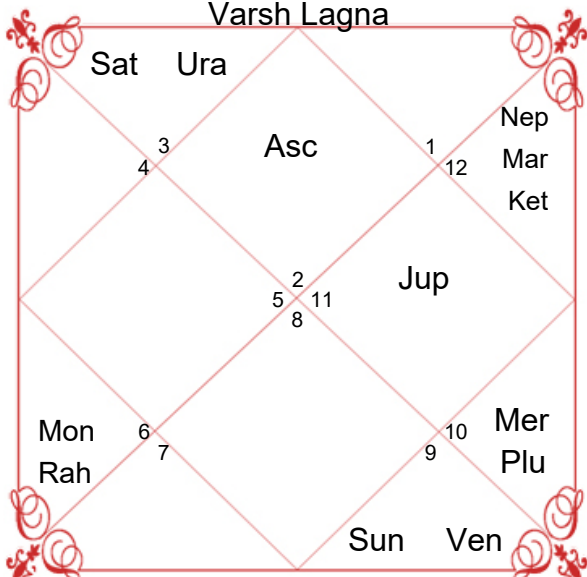

Varsh Phal Year 2034-2035

Planet	Sign	Degree	Position	Lord	Nakshatra	Pad	Lord	S. Lord
Asc	Taurus	18°23'23"		Ven	Rohini	3	Mon	Mer
Sun	Sagittarius	25°51'36"	Friend	Jup	P.Asadha	4	Ven	Mer
Mon	Virgo	02°21'06"	Friend	Mer	U.Phalguni	2	Sun	Jup
Mar	Pisces	04°03'50"	Friend	Jup	U.Bhadrapada	1	Sat	Sat
Mer-C	Capricorn	06°37'10"	ComNeutr	Sat	U.Asadha	3	Sun	Mer
Jup	Aquarius	12°14'05"	Neutr	Sat	Satabhisaj	2	Rah	Sat
Ven-C	Sagittarius	27°22'00"	ComNeutr	Jup	U.Asadha	1	Sun	Mon
Sat-R	Gemini	23°19'33"	Friend	Mer	Punarvasu	1	Jup	Sat
Rah-R	Virgo	11°48'56"	Neutr	Mer	Hasta	1	Mon	Mar
Ket-R	Pisces	11°48'56"	Neutr	Jup	U.Bhadrapada	3	Sat	Mon

Varsh Lagna