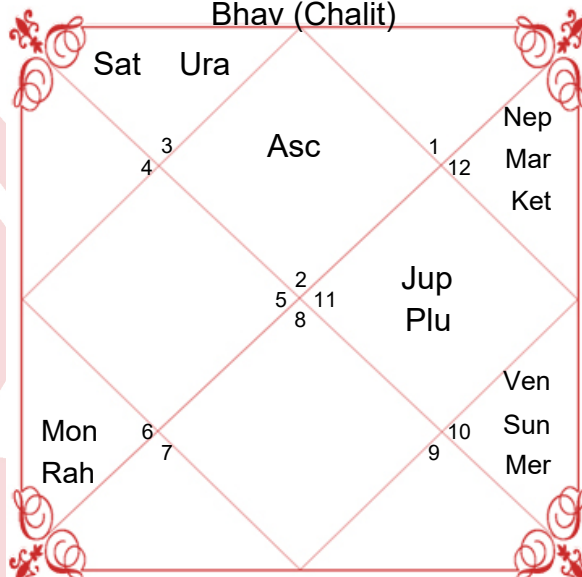

Bhav (Chalit)