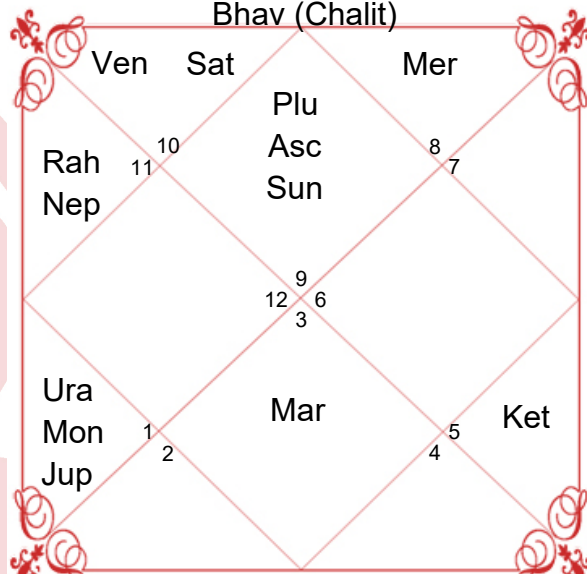

Bhav (Chalit)