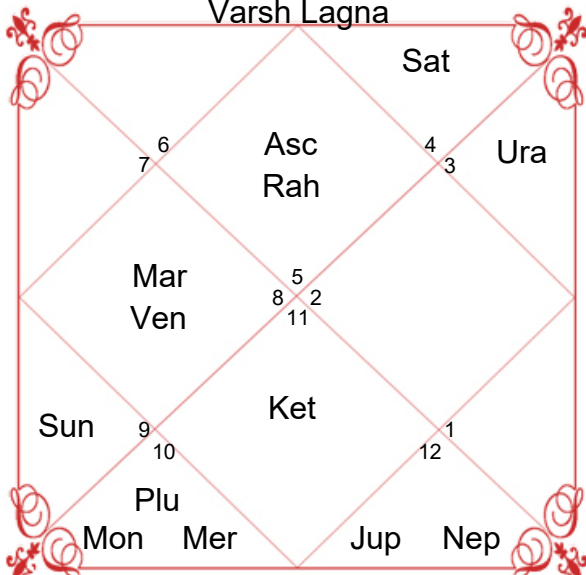

Varsh Phal Year 2035-2036

Planet	Sign	Degree	Position	Lord	Nakshatra	Pad	Lord	S. Lord
Asc	Leo	09°53'40"		Sun	Magha	3	Ket	Sat
Sun	Sagittarius	25°51'50"	Friend	Jup	P.Asadha	4	Ven	Mer
Mon	Capricorn	07°22'51"	Neutrl	Sat	U.Asadha	4	Sun	Ket
Mar	Scorpio	05°04'02"	OwnHS	Mar	Anuradha	1	Sat	Sat
Mer	Capricorn	14°57'10"	Neutrl	Sat	Sravana	2	Mon	Jup
Jup	Pisces	12°38'24"	OwnHS	Jup	U.Bhadrapada	3	Sat	Mar
Ven	Scorpio	09°16'19"	Neutrl	Mar	Anuradha	2	Sat	Ven
Sat-R	Cancer	08°30'13"	Enemy	Mon	Pushya	2	Sat	Ven
Rah-R	Leo	21°36'54"	Enemy	Sun	P.Phalguni	3	Ven	Jup
Ket-R	Aquarius	21°36'54"	Enemy	Sat	P.Bhadrapada	1	Jup	Jup

Varsh Lagna