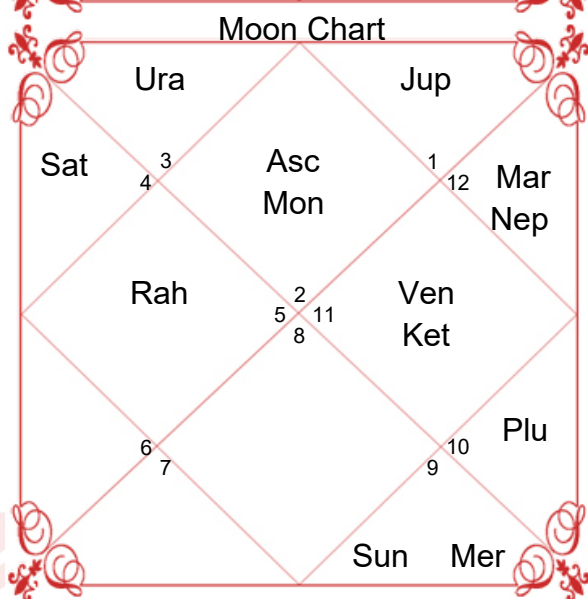

Varsh Phal Year 2036-2037

Planet	Sign	Degree	Position	Lord	Nakshatra	Pad	Lord	S. Lord
Asc	Scorpio	00°08'12"		Mar	Vishakha	4	Jup	Mon
Sun	Sagittarius	25°51'51"	Friend	Jup	P.Asadha	4	Ven	Mer
Mon	Taurus	19°33'57"	MolTkn	Ven	Rohini	3	Mon	Mer
Mar	Pisces	26°36'04"	Friend	Jup	Revati	3	Mer	Jup
Mer-R-C	Sagittarius	24°24'15"	ComNeutr	Jup	P.Asadha	4	Ven	Mer
Jup	Aries	16°24'17"	Friend	Mar	Bharani	1	Ven	Mon
Ven	Aquarius	03°17'10"	Friend	Sat	Dhanistha	3	Mar	Ven
Sat-R	Cancer	23°23'12"	Enemy	Mon	Ashlesha	3	Mer	Mar
Rah-R	Leo	02°22'50"	Enemy	Sun	Magha	1	Ket	Ven
Ket-R	Aquarius	02°22'50"	Enemy	Sat	Dhanistha	3	Mar	Ket