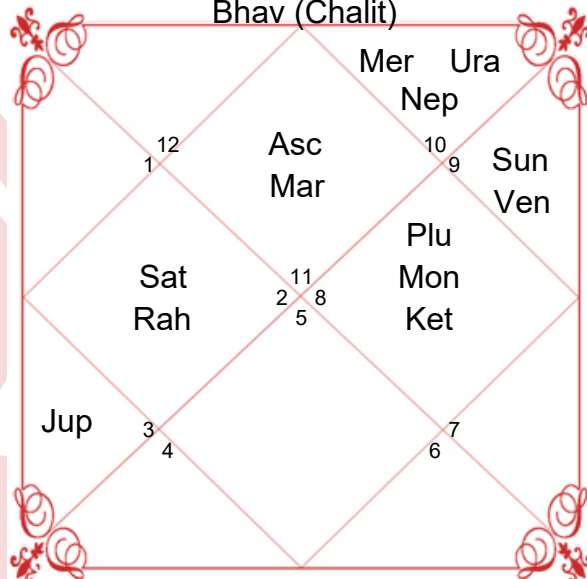

Bhav (Chalit)