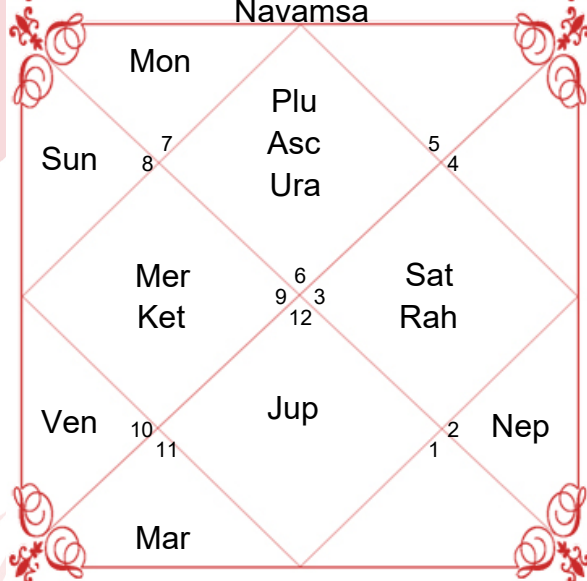

Varsh Lagna

Bhav (Chalit)

Moon Chart

Navamsa

Sample  
Harsha Bala

	Sun	Mon	Mar	Mer	Jup	Ven	Sat
First Bala	0	0	0	0	5	0	0
Second Bala	0	0	0	0	0	0	0
Third Bala	0	5	0	5	5	5	0
Fourth Bala	0	5	0	5	0	5	5
Total	0	10	0	10	10	10	5