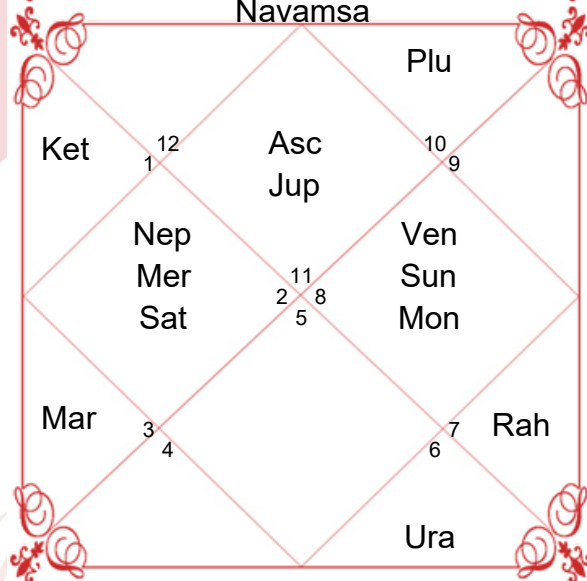

Planet's Position at Birth Time

Planet	Sign	Degree	Position	Lord	Nakshatra	Pad	Lord	S. Lord
Asc	Aquarius	13°55'08"		Sat	Satabhisaj	3	Rah	Mer
Sun	Sagittarius	25°51'58"	Friend	Jup	P.Asadha	4	Ven	Mer
Mon	Scorpio	16°17'44"	Deb	Mar	Anuradha	4	Sat	Jup
Mar	Aquarius	29°43'11"	Neutrl	Sat	P.Bhadrapada	3	Jup	Mon
Mer	Capricorn	14°42'09"	Neutrl	Sat	Sravana	2	Mon	Jup
Jup-R	Gemini	15°33'13"	Enemy	Mer	Ardra	3	Rah	Ven
Ven-C	Sagittarius	24°50'26"	ComNeutrl	Jup	P.Asadha	4	Ven	Mer
Sat-R	Taurus	14°54'48"	Friend	Ven	Rohini	2	Mon	Jup
Rah-R	Gemini	03°14'26"	Neutrl	Mer	Mrigasira	3	Mar	Ven
Ket-R	Sagittarius	03°14'26"	Neutrl	Jup	Mula	1	Ket	Sun

Navamsa