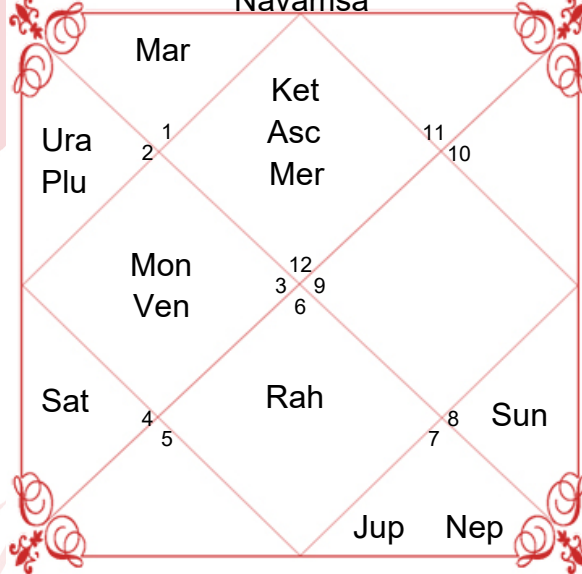

Varsh Lagna

Bhav (Chalit)

Moon Chart

Navamsa

Sample  
Harsha Bala

	Sun	Mon	Mar	Mer	Jup	Ven	Sat
First Bala	0	0	0	5	0	0	0
Second Bala	0	0	0	0	0	0	0
Third Bala	5	0	0	5	5	0	0
Fourth Bala	5	0	5	0	5	0	0
Total	10	0	5	10	10	0	0