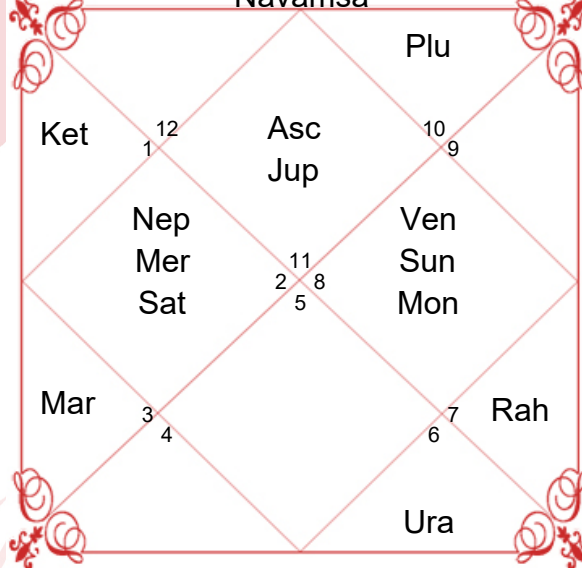

Lagna Chart

Bhav (Chalit)

Moon Chart

Navamsa