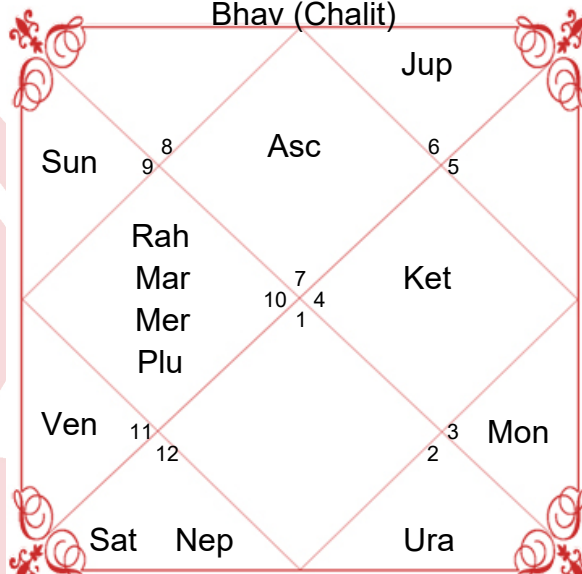

Navamsa

Bhav (Chalit)