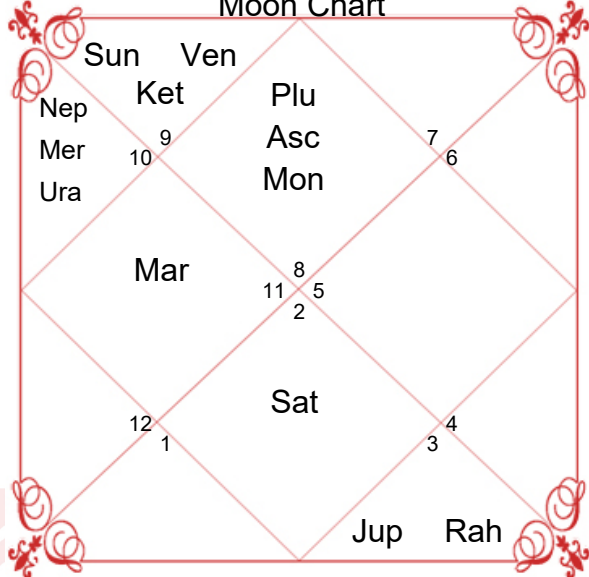

Planet's Position at Birth Time

Planet	Sign	Degree	Position	Lord	Nakshatra	Pad	Lord	S. Lord
Asc	Aquarius	13°55'08"		Sat	Satabhisaj	3	Rah	Mer
Sun	Sagittarius	25°51'58"	Friend	Jup	P.Asadha	4	Ven	Mer
Mon	Scorpio	16°17'44"	Deb	Mar	Anuradha	4	Sat	Jup
Mar	Aquarius	29°43'11"	Neutrl	Sat	P.Bhadrapada	3	Jup	Mon
Mer	Capricorn	14°42'09"	Neutrl	Sat	Sravana	2	Mon	Jup
Jup-R	Gemini	15°33'13"	Enemy	Mer	Ardra	3	Rah	Ven
Ven-C	Sagittarius	24°50'26"	ComNeutrl	Jup	P.Asadha	4	Ven	Mer
Sat-R	Taurus	14°54'48"	Friend	Ven	Rohini	2	Mon	Jup
Rah-R	Gemini	03°14'26"	Neutrl	Mer	Mrigasira	3	Mar	Ven
Ket-R	Sagittarius	03°14'26"	Neutrl	Jup	Mula	1	Ket	Sun

Moon Chart