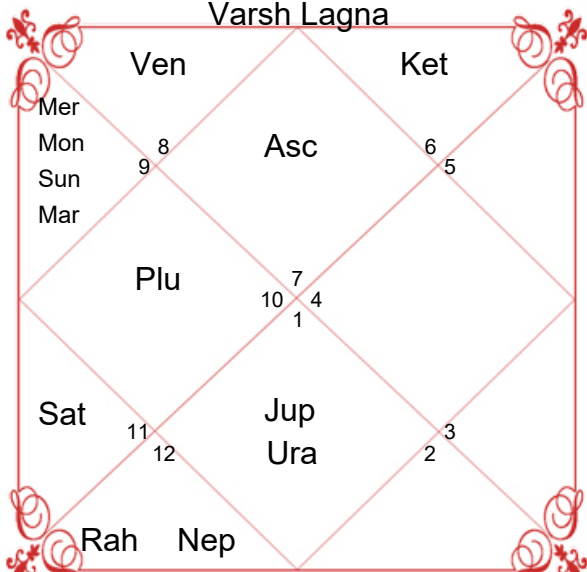

Varsh Phal Year 2024-2025

Planet	Sign	Degree	Position	Lord	Nakshatra	Pad	Lord	S. Lord
Asc	Libra	06°33'36"		Ven	Chitra	4	Mar	Mon
Sun	Sagittarius	25°51'57"	Friend	Jup	P.Asadha	4	Ven	Mer
Mon	Sagittarius	16°46'17"	Neutrl	Jup	P.Asadha	2	Ven	Mon
Mar-C	Sagittarius	10°26'25"	ComFriend	Jup	Mula	4	Ket	Sat
Mer	Sagittarius	02°31'13"	Neutrl	Jup	Mula	1	Ket	Ven
Jup	Aries	11°35'16"	Friend	Mar	Ashwini	4	Ket	Mer
Ven	Scorpio	20°24'55"	Neutrl	Mar	Jyestha	2	Mer	Ven
Sat	Aquarius	09°58'26"	MolTkn	Sat	Satabhisaj	1	Rah	Jup
Rah-R	Pisces	26°09'53"	Neutrl	Jup	Revati	3	Mer	Jup
Ket-R	Virgo	26°09'53"	Neutrl	Mer	Chitra	1	Mar	Jup

Varsh Lagna