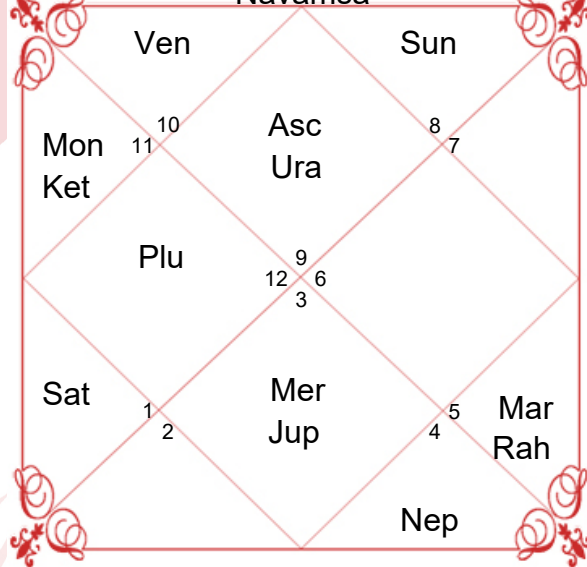

Varsh Lagna

Bhav (Chalit)

Moon Chart

Navamsa

Sample  
Harsha Bala

	Sun	Mon	Mar	Mer	Jup	Ven	Sat
First Bala	0	0	0	5	0	0	0
Second Bala	0	5	0	0	0	0	5
Third Bala	0	0	0	5	5	5	5
Fourth Bala	5	0	5	0	5	0	0
Total	5	5	5	10	10	5	10