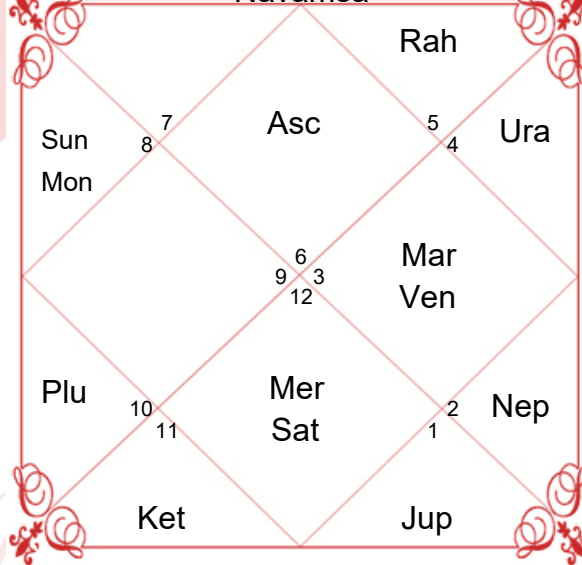

Varsh Phal Year 2021-2022

Planet	Sign	Degree	Position	Lord	Nakshatra	Pad	Lord	S. Lord
Asc	Sagittarius	19°37'56"		Jup	P.Asadha	2	Ven	Rah
Sun	Sagittarius	25°51'59"	Friend	Jup	P.Asadha	4	Ven	Mer
Mon	Scorpio	14°19'42"	Deb	Mar	Anuradha	4	Sat	Rah
Mar	Aries	07°18'14"	MolTkn	Mar	Ashwini	3	Ket	Rah
Mer-C	Capricorn	08°24'28"	ComNeutrI	Sat	U.Asadha	4	Sun	Ven
Jup	Capricorn	10°43'40"	Deb	Sat	Sravana	1	Mon	Mon
Ven	Sagittarius	07°36'55"	NeutrI	Jup	Mula	3	Ket	Jup
Sat-C	Capricorn	08°31'33"	ComOwnHS	Sat	U.Asadha	4	Sun	Ven
Rah-R	Taurus	25°34'49"	Friend	Ven	Mrigasira	1	Mar	Rah
Ket-R	Scorpio	25°34'49"	Friend	Mar	Jyestha	3	Mer	Rah

Varsh Lagna

Bhav (Chalit)

Moon Chart

Navamsa