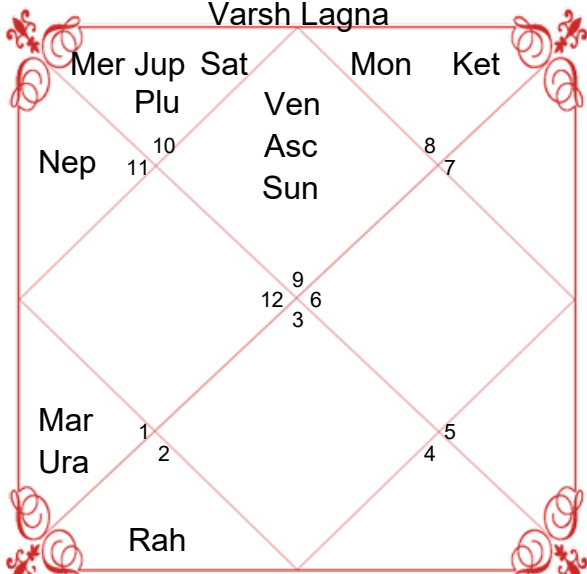

Varsh Phal Year 2021-2022

Planet	Sign	Degree	Position	Lord	Nakshatra	Pad	Lord	S. Lord
Asc	Sagittarius	19°37'56"		Jup	P.Asadha	2	Ven	Rah
Sun	Sagittarius	25°51'59"	Friend	Jup	P.Asadha	4	Ven	Mer
Mon	Scorpio	14°19'42"	Deb	Mar	Anuradha	4	Sat	Rah
Mar	Aries	07°18'14"	MolTkn	Mar	Ashwini	3	Ket	Rah
Mer-C	Capricorn	08°24'28"	ComNeutrI	Sat	U.Asadha	4	Sun	Ven
Jup	Capricorn	10°43'40"	Deb	Sat	Sravana	1	Mon	Mon
Ven	Sagittarius	07°36'55"	NeutrI	Jup	Mula	3	Ket	Jup
Sat-C	Capricorn	08°31'33"	ComOwnHS	Sat	U.Asadha	4	Sun	Ven
Rah-R	Taurus	25°34'49"	Friend	Ven	Mrigasira	1	Mar	Rah
Ket-R	Scorpio	25°34'49"	Friend	Mar	Jyestha	3	Mer	Rah

Varsh Lagna