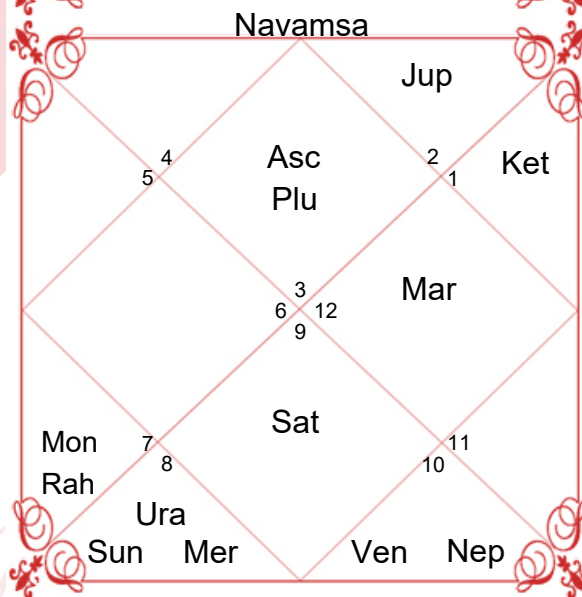

Varsh Lagna

Bhav (Chalit)

Moon Chart

Navamsa

Sample  
Harsha Bala

	Sun	Mon	Mar	Mer	Jup	Ven	Sat
First Bala	0	0	0	0	0	0	0
Second Bala	0	0	0	0	0	0	0
Third Bala	5	0	5	0	0	5	0
Fourth Bala	5	0	5	0	5	0	0
Total	10	0	10	0	5	5	0