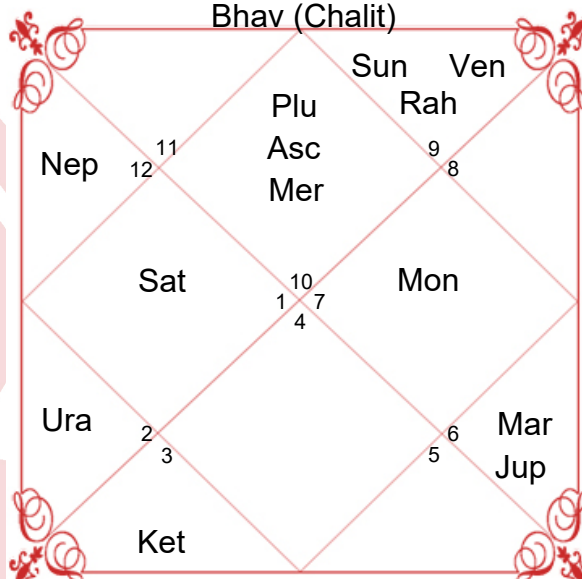

Bhav (Chalit)