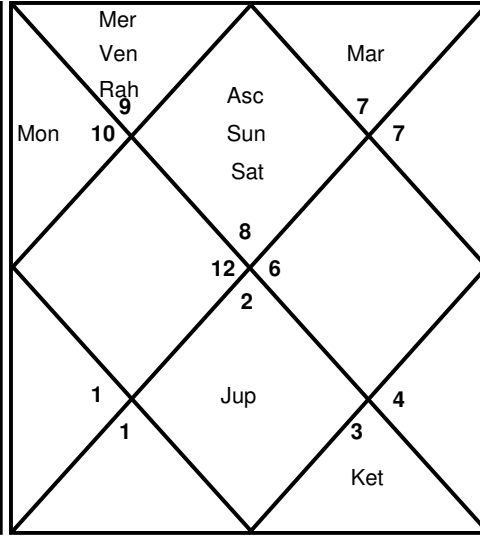

Jup - Sat - Mer

Mer	06/08/2012 05:07:34
Ket	13/08/2012 20:38:38
Ven	04/09/2012 16:58:50
Sun	11/09/2012 06:16:53
Mon	22/09/2012 04:26:59
Mar	29/09/2012 19:58:03
Rah	19/10/2012 11:52:13
Jup	05/11/2012 23:20:22
Sat	26/11/2012 17:27:33

OM SHREE GANESHAYAE NAMAH

Name	: Sample	Latitude	: 028.39.N	Nakshatra	: Dhanistha - 3
Date of Birth	: 01/01/1990 Monday	Longitude	: 077.13.E	Yoga	: Vajra
Time of Birth	: 05:30:00	Sidereal Time	: 11: 50: 24	Lunar Tithi	: Sukla - 4
Place of Birth	: DELHI	Sun Rise	: 7: 14: 9	Ayanamsa	: 23: 43: 2
Balance of Dasha	Mar 2Y 0M 3D	Sunset	: 17: 35: 3	Name Alphabet	: GU

Lagna Chart

Bhav "Chalit"

Dasa Table

Mar	04/01/1985-04/01/1992
Rah	04/01/1992-04/01/2010
Jup	04/01/2010-04/01/2026
Sat	04/01/2026-04/01/2045
Mer	04/01/2045-04/01/2062
Ket	04/01/2062-04/01/2069
Ven	04/01/2069-04/01/2089
Sun	04/01/2089-04/01/2095
Mon	04/01/2095-04/01/2105

Bhukti Table - Jup

Jup	04/01/2010-23/02/2012
Sat	23/02/2012-05/09/2014
Mer	05/09/2014-11/12/2016
Ket	11/12/2016-17/11/2017
Ven	17/11/2017-18/07/2020
Sun	18/07/2020-06/05/2021
Mon	06/05/2021-05/09/2022
Mar	05/09/2022-12/08/2023
Rah	12/08/2023-04/01/2026