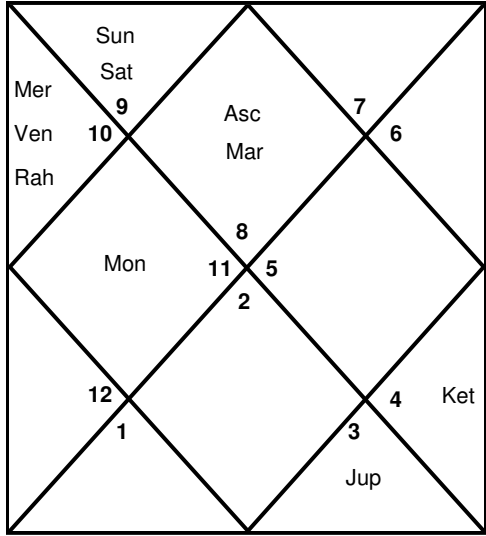

Jup - Sat - Mer

Mer	06/08/2012 05:07:34
Ket	13/08/2012 20:38:38
Ven	04/09/2012 16:58:50
Sun	11/09/2012 06:16:53
Mon	22/09/2012 04:26:59
Mar	29/09/2012 19:58:03
Rah	19/10/2012 11:52:13
Jup	05/11/2012 23:20:22
Sat	26/11/2012 17:27:33

OM SHREE GANESHAYAE NAMAH

Name	: Sample	Latitude	: 028.39.N	Nakshatra	: Dhanistha - 3
Date of Birth	: 01/01/1990 Monday	Longitude	: 077.13.E	Yoga	: Vajra
Time of Birth	: 05:30:00	Sidereal Time	: 11: 50: 24	Lunar Tithi	: Sukla - 4
Place of Birth	: DELHI	Sun Rise	: 7: 14: 9	Ayanamsa	: 23: 43: 2
Balance of Dasha	Mar 2Y 0M 3D	Sunset	: 17: 35: 3	Name Alphabet	: GU

Lagna Chart

Bhav "Chalit"

Dasa Table

Mar	04/01/1985-04/01/1992
Rah	04/01/1992-04/01/2010
Jup	04/01/2010-04/01/2026
Sat	04/01/2026-04/01/2045
Mer	04/01/2045-04/01/2062
Ket	04/01/2062-04/01/2069
Ven	04/01/2069-04/01/2089
Sun	04/01/2089-04/01/2095
Mon	04/01/2095-04/01/2105

Bhukti Table - Jup

Jup	04/01/2010-23/02/2012
Sat	23/02/2012-05/09/2014
Mer	05/09/2014-11/12/2016
Ket	11/12/2016-17/11/2017
Ven	17/11/2017-18/07/2020
Sun	18/07/2020-06/05/2021
Mon	06/05/2021-05/09/2022
Mar	05/09/2022-12/08/2023
Rah	12/08/2023-04/01/2026