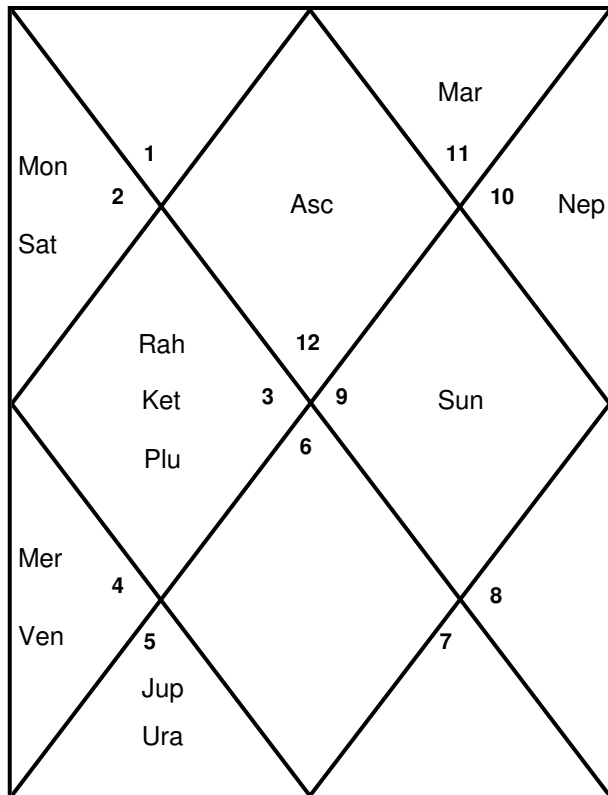

Lagna Chart

Hora (For Wealth)

Dreshkana(Brothers and Sisters)

Chaturthamsa (For Fortunes)

Saptamsa (FOR CHILDREN)

Navamsa

Dasamsa (For Livelihoods)

Dwadasamsa (For Parents)

Shodasamsa (For Conveyance)

Vimsamsa (For Worship)

Chaturvimsamsa (For Education)

Saptavimsamsa (For Strength)

**Shodashvarga**

Trimsamsa (For Miseries)

Khavedamsa (Good and Bad Periods)

Akshavedamsa (All Conditions)