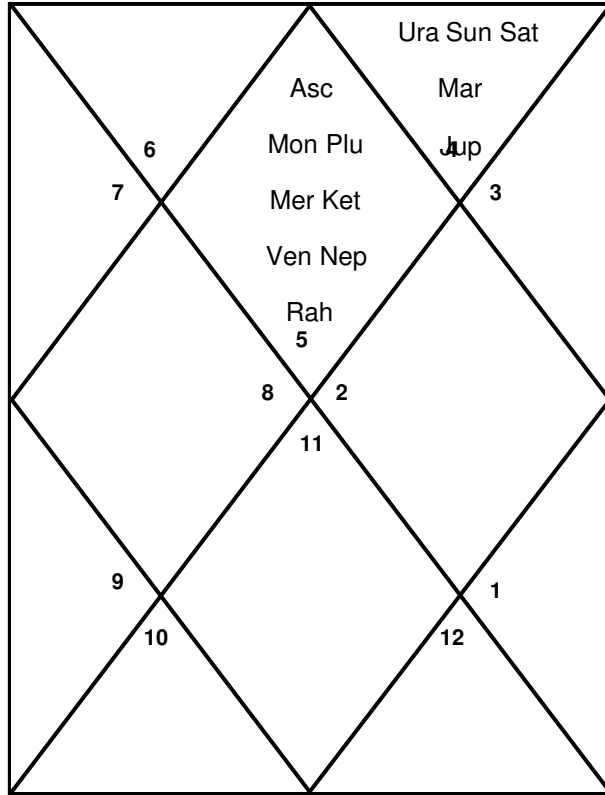

Lagna Chart

Hora (For Wealth)

Dreshkana(Brothers and Sisters)

Chaturthamsa (For Fortunes)

Saptamsa (FOR CHILDREN)

Navamsa

Dasamsa (For Livelihoods)

Dwadasamsa (For Parents)