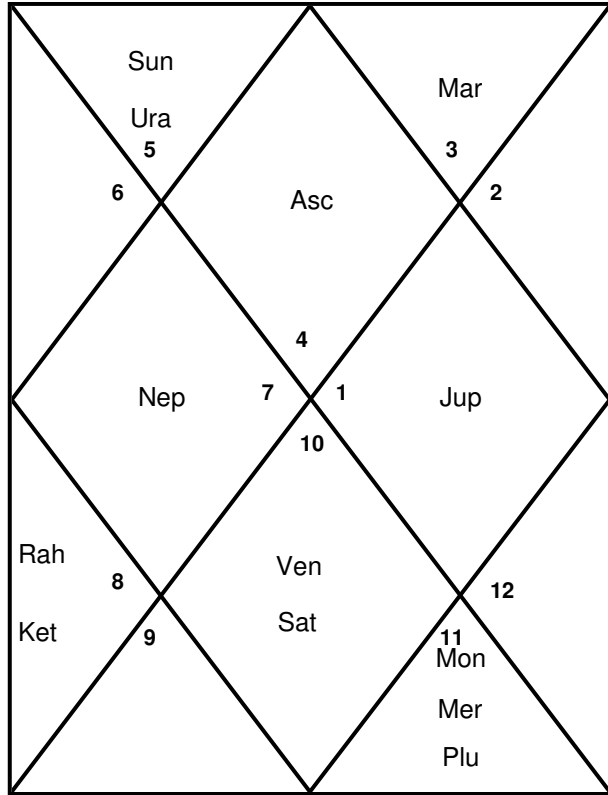

Shodasamsa (For Conveyance)