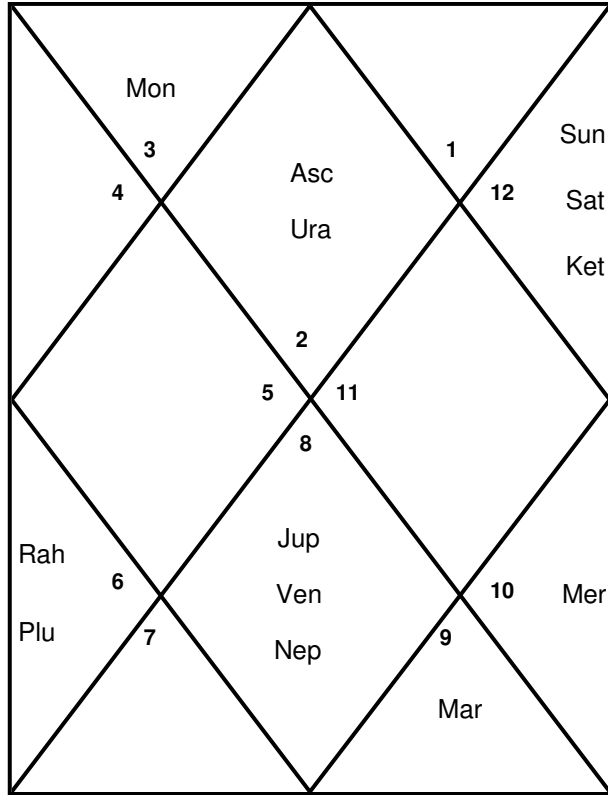

Lagna Chart

Hora (For Wealth)

Dreshkana(Brothers and Sisters)

Chaturthamsa (For Fortunes)

Saptamsa (FOR CHILDREN)

Navamsa

Dasamsa (For Livelihoods)

Dwadasamsa (For Parents)