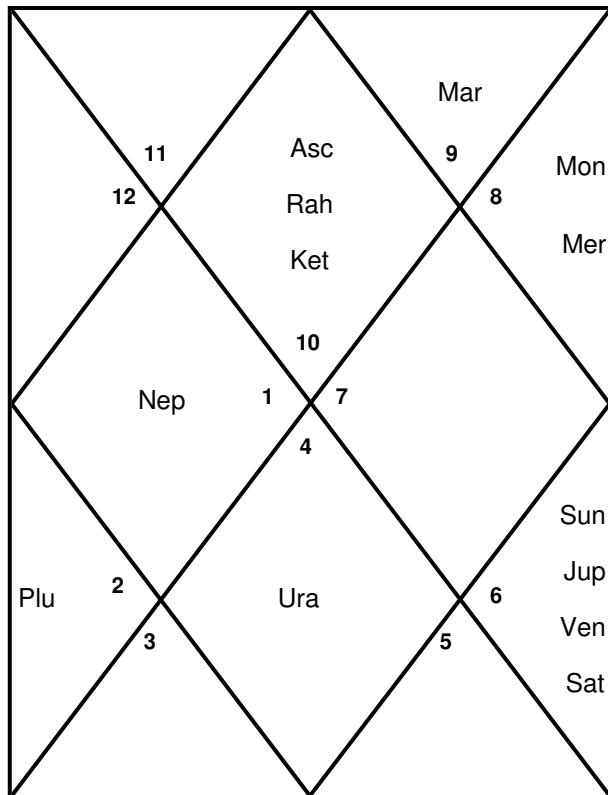

Chaturvimsamsa (For Education)