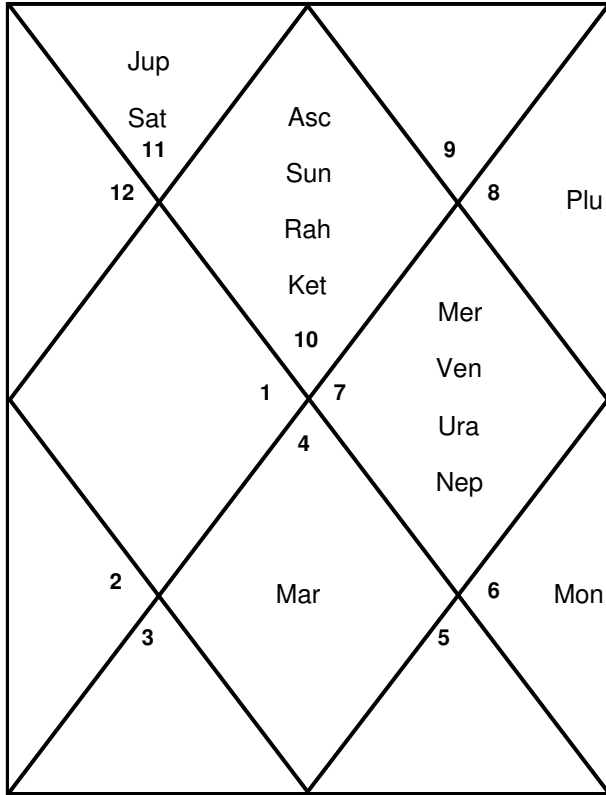

Lagna Chart

Hora (For Wealth)

Dreshkana(Brothers and Sisters)

Chaturthamsa (For Fortunes)

Saptamsa (FOR CHILDREN)

Navamsa

Dasamsa (For Livelihoods)

Dwadasamsa (For Parents)

Shodasamsa (For Conveyance)

Vimsamsa (For Worship)

Chaturvimsamsa (For Education)

Saptavimsamsa (For Strength)

**Shodashvarga**

Trimsamsa (For Miseries)

Khavedamsa (Good and Bad Periods)

Akshavedamsa (All Conditions)