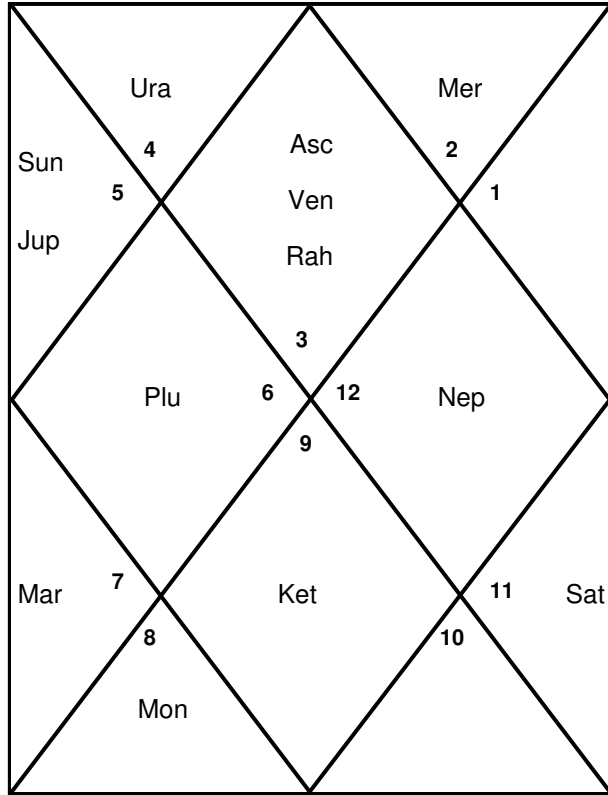

Lagna Chart

Hora (For Wealth)

Dreshkana(Brothers and Sisters)

Chaturthamsa (For Fortunes)

Saptamsa (FOR CHILDREN)

Navamsa

Dasamsa (For Livelihoods)

Dwadasamsa (For Parents)