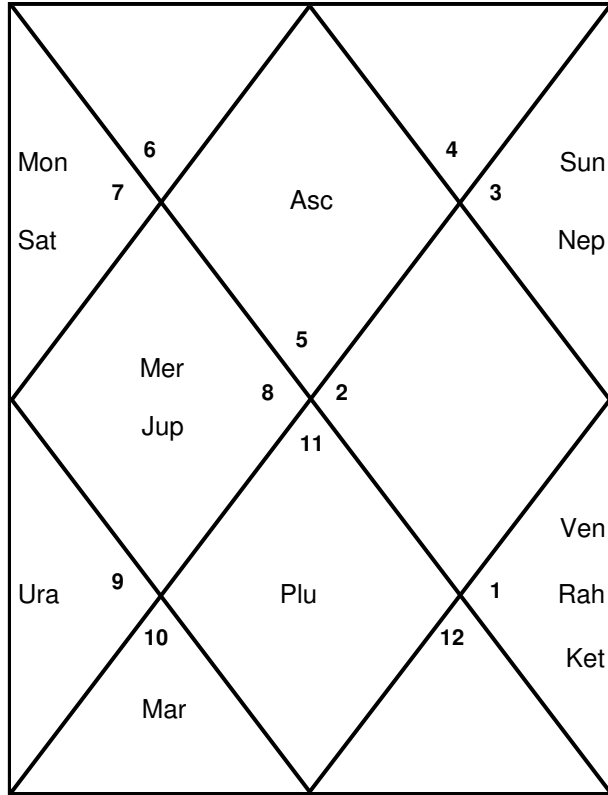

Vimsamsa (For Worship)