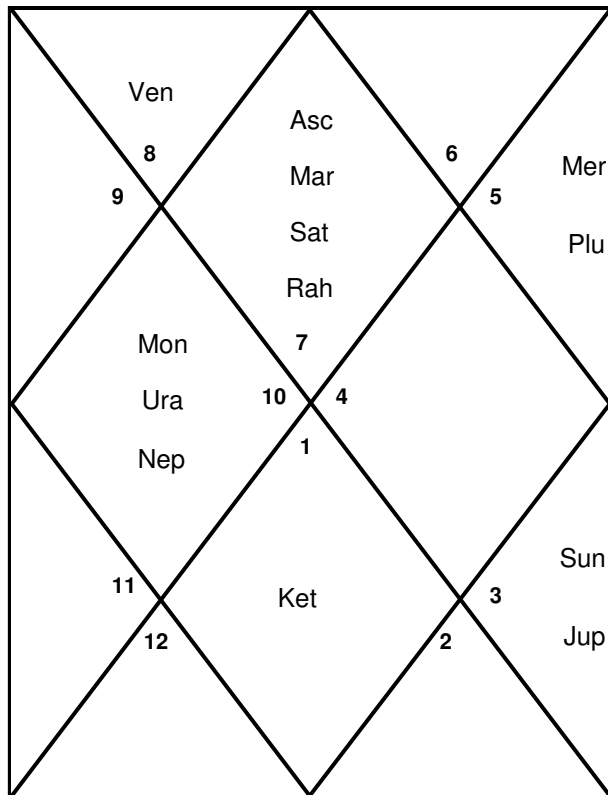

Lagna Chart

Hora (For Wealth)

Dreshkana(Brothers and Sisters)

Chaturthamsa (For Fortunes)

Saptamsa (FOR CHILDREN)

Navamsa

Dasamsa (For Livelihoods)

Dwadasamsa (For Parents)

Shodasamsa (For Conveyance)

Vimsamsa (For Worship)

Chaturvimsamsa (For Education)

Saptavimsamsa (For Strength)

**Shodashvarga**

Trimsamsa (For Miseries)

Khavedamsa (Good and Bad Periods)

Akshavedamsa (All Conditions)