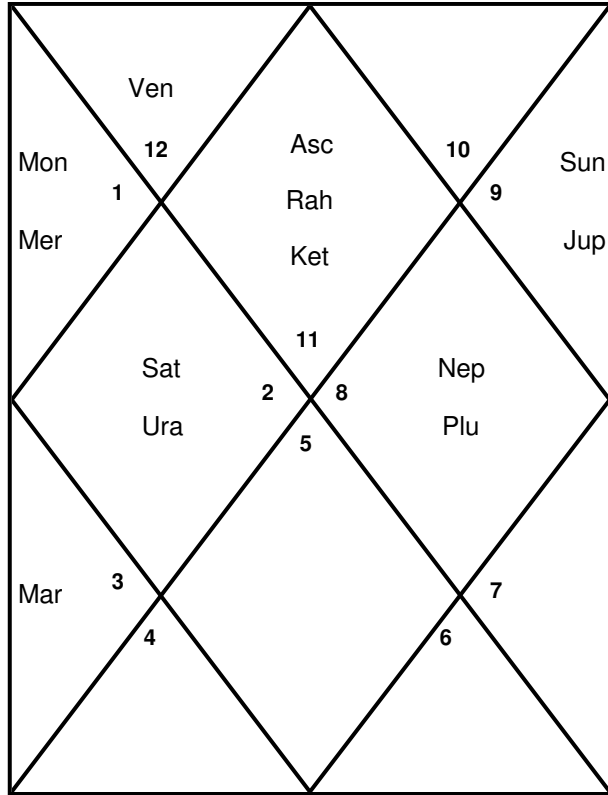

Lagna Chart

Hora (For Wealth)

Dreshkana(Brothers and Sisters)

Chaturthamsa (For Fortunes)

Saptamsa (FOR CHILDREN)

Navamsa

Dasamsa (For Livelihoods)

Dwadasamsa (For Parents)

Shodasamsa (For Conveyance)

Vimsamsa (For Worship)

Chaturvimsamsa (For Education)

Saptavimsamsa (For Strength)

**Shodashvarga**

Trimsamsa (For Miseries)

Khavedamsa (Good and Bad Periods)

Akshavedamsa (All Conditions)