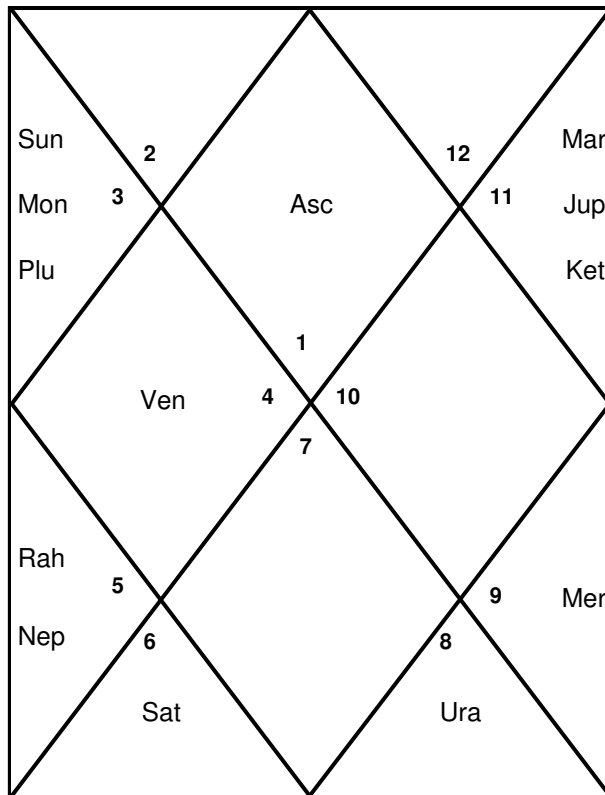

Lagna Chart

Hora (For Wealth)

Dreshkana(Brothers and Sisters)

Chaturthamsa (For Fortunes)

Saptamsa (FOR CHILDREN)

Navamsa

Dasamsa (For Livelihoods)

Dwadasamsa (For Parents)