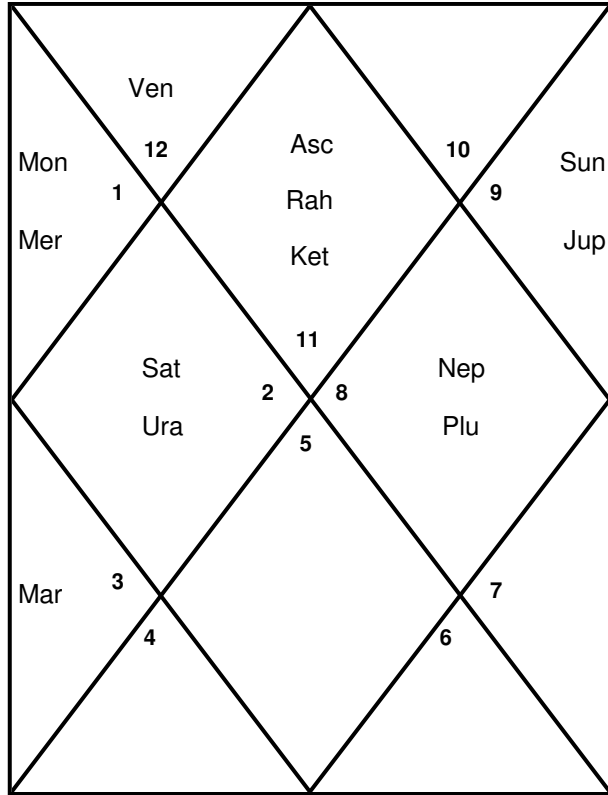

Lagna Chart

Hora (For Wealth)

Dreshkana(Brothers and Sisters)

Chaturthamsa (For Fortunes)

Saptamsa (FOR CHILDREN)

Navamsa

Dasamsa (For Livelihoods)

Dwadasamsa (For Parents)

Shodasamsa (For Conveyance)

Vimsamsa (For Worship)

Chaturvimsamsa (For Education)

Saptavimsamsa (For Strength)

Shodashvarga

Trimsamsa (For Miseries)

Khavedamsa (Good and Bad Periods)

Akshavedamsa (All Conditions)