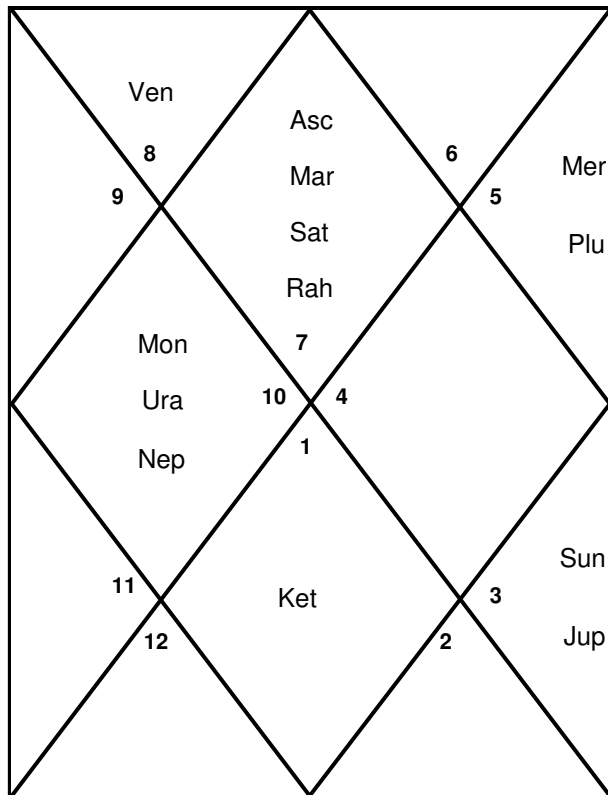

Lagna Chart

Hora (For Wealth)

Dreshkana(Brothers and Sisters)

Chaturthamsa (For Fortunes)

Saptamsa (FOR CHILDREN)

Navamsa

Dasamsa (For Livelihoods)

Dwadasamsa (For Parents)

Shodasamsa (For Conveyance)

Vimsamsa (For Worship)

Chaturvimsamsa (For Education)

Saptavimsamsa (For Strength)

Shodashvarga

Trimsamsa (For Miseries)

Khavedamsa (Good and Bad Periods)

Akshavedamsa (All Conditions)