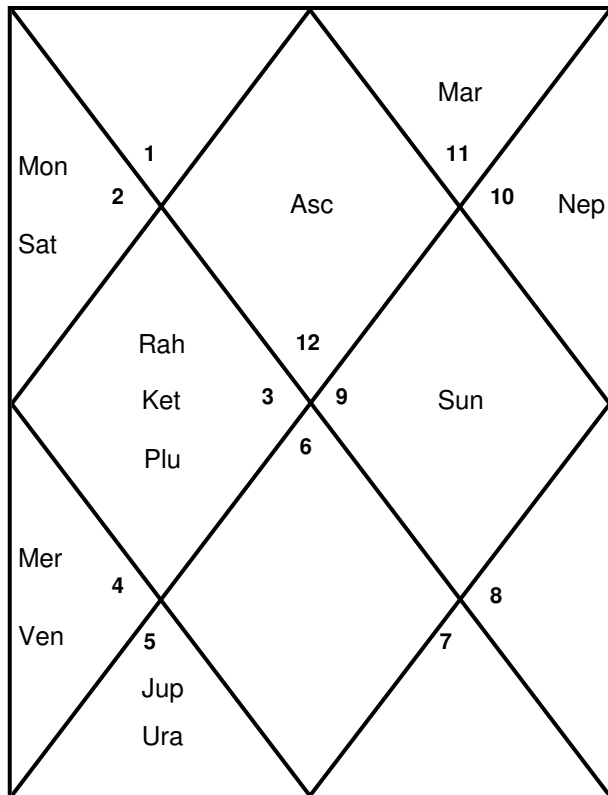

Lagna Chart

Hora (For Wealth)

Dreshkana(Brothers and Sisters)

Chaturthamsa (For Fortunes)

Saptamsa (FOR CHILDREN)

Navamsa

Dasamsa (For Livelihoods)

Dwadasamsa (For Parents)

Shodasamsa (For Conveyance)

Vimsamsa (For Worship)

Chaturvimsamsa (For Education)

Saptavimsamsa (For Strength)

Shodashvarga

Trimsamsa (For Miseries)

Khavedamsa (Good and Bad Periods)

Akshavedamsa (All Conditions)