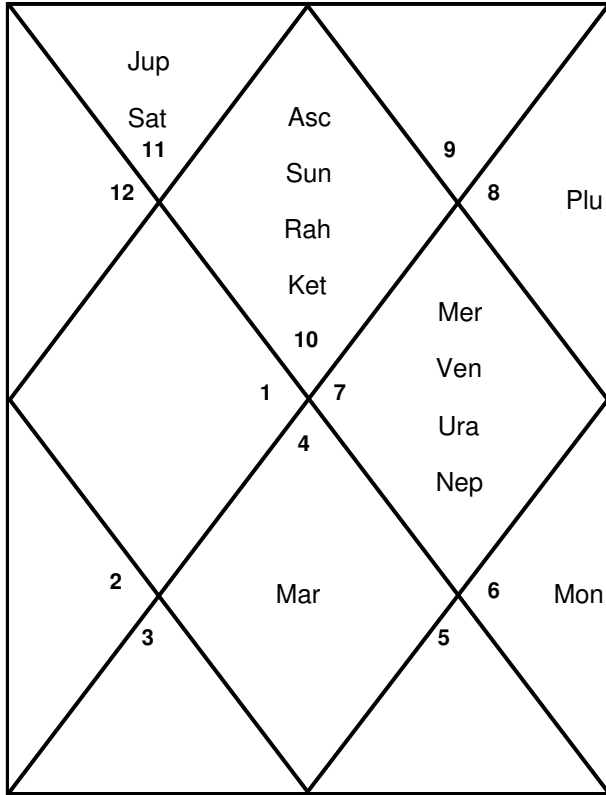

Lagna Chart

Hora (For Wealth)

Dreshkana(Brothers and Sisters)

Chaturthamsa (For Fortunes)

Saptamsa (FOR CHILDREN)

Navamsa

Dasamsa (For Livelihoods)

Dwadasamsa (For Parents)

Shodasamsa (For Conveyance)

Vimsamsa (For Worship)

Chaturvimsamsa (For Education)

Saptavimsamsa (For Strength)

Shodashvarga

Trimsamsa (For Miseries)

Khavedamsa (Good and Bad Periods)

Akshavedamsa (All Conditions)